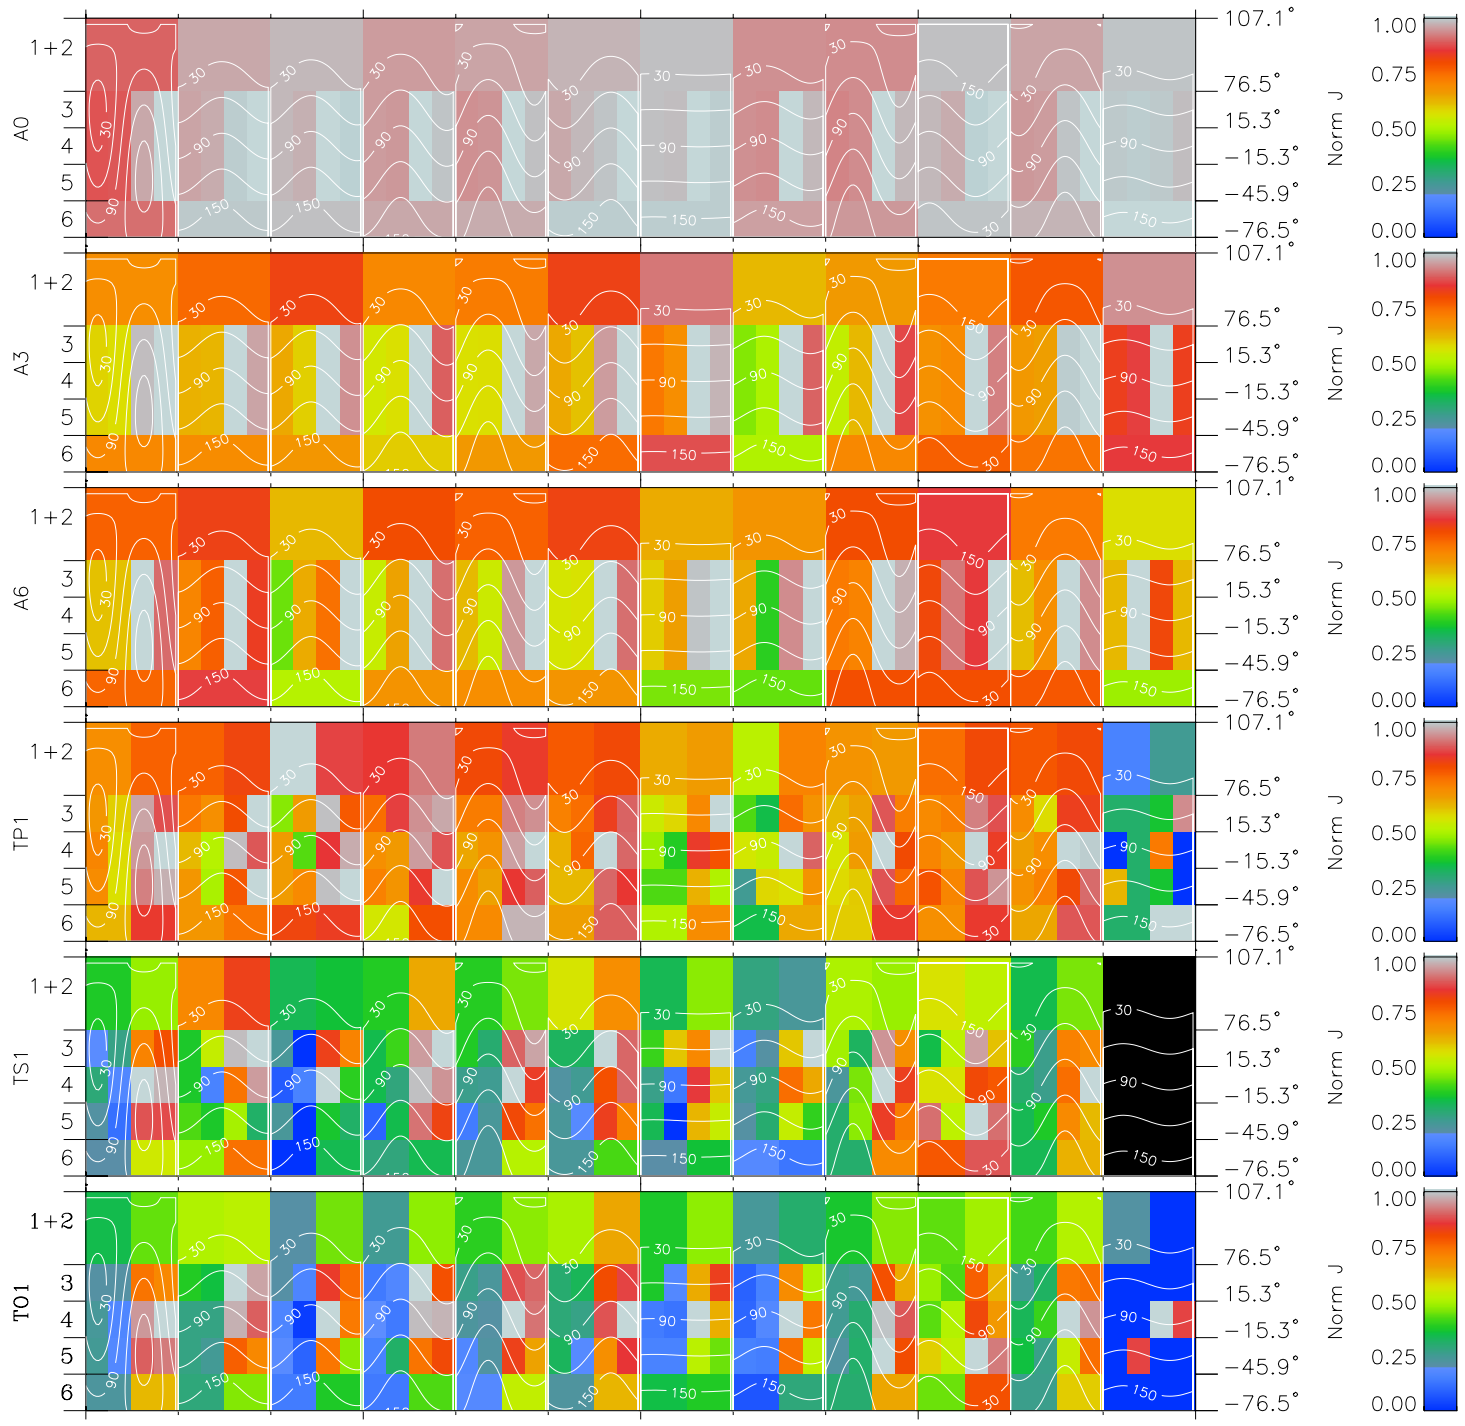

Galileo EPD Real Time All-Sky Anisotropies 97159

Software Version: RTSKY_NORM V 1.20
 Data Production: 06-03-00
 Plot Production: Sat Sep 15 10:14:27 2001
 Color File: wondr3
 Geofactor File: 1.1

00:00:00 1997-159	159-06	159-12	159-18	00:00:00 1997-160	
+	+	+	+	+	
-86.86	-86.36	-85.85	-85.32	-84.77	X JSE(R _j)
-43.11	-43.42	-43.73	-44.03	-44.32	Y JSE(R _j)
1.17	1.20	1.22	1.24	1.27	Z JSE(R _j)

- ◇ = Jupiter look direction
- = Corotation look direction