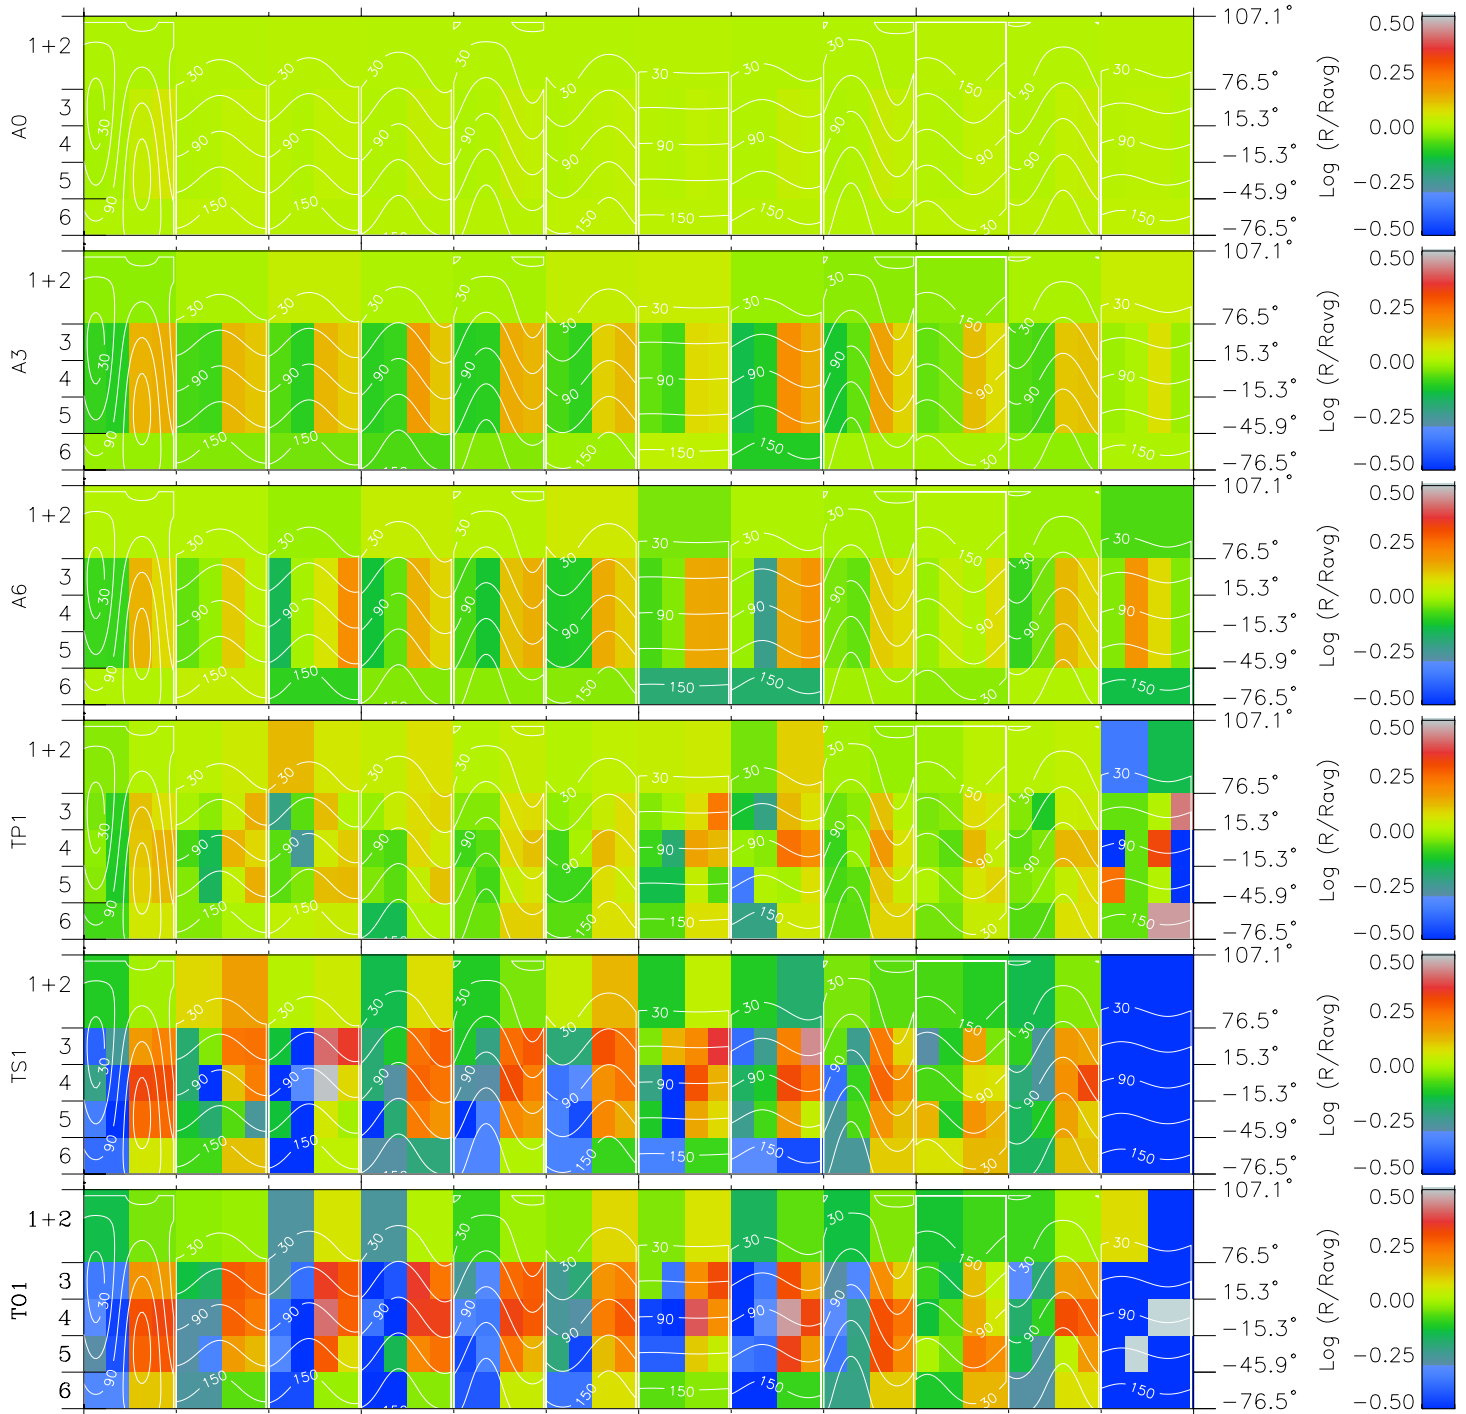

# Galileo EPD Real Time All-Sky Anisotropies 97159

Software Version: RTSKY\_MEAN V 1.20  
 Data Production: 06-03-00  
 Plot Production: Sat Sep 15 10:13:58 2001  
 Color File: wondr3  
 Geofactor File: 1.1

00:00:00  
1997-159

159-06

159-12

159-18

00:00:00  
1997-160

+  
-86.86  
-43.11  
1.17

+  
-86.36  
-43.42  
1.20

+  
-85.85  
-43.73  
1.22

+  
-85.32  
-44.03  
1.24

+  
-84.77  
-44.32  
1.27

X JSE(R<sub>j</sub>)  
Y JSE(R<sub>j</sub>)  
Z JSE(R<sub>j</sub>)

◇ = Jupiter look direction  
 □ = Corotation look direction