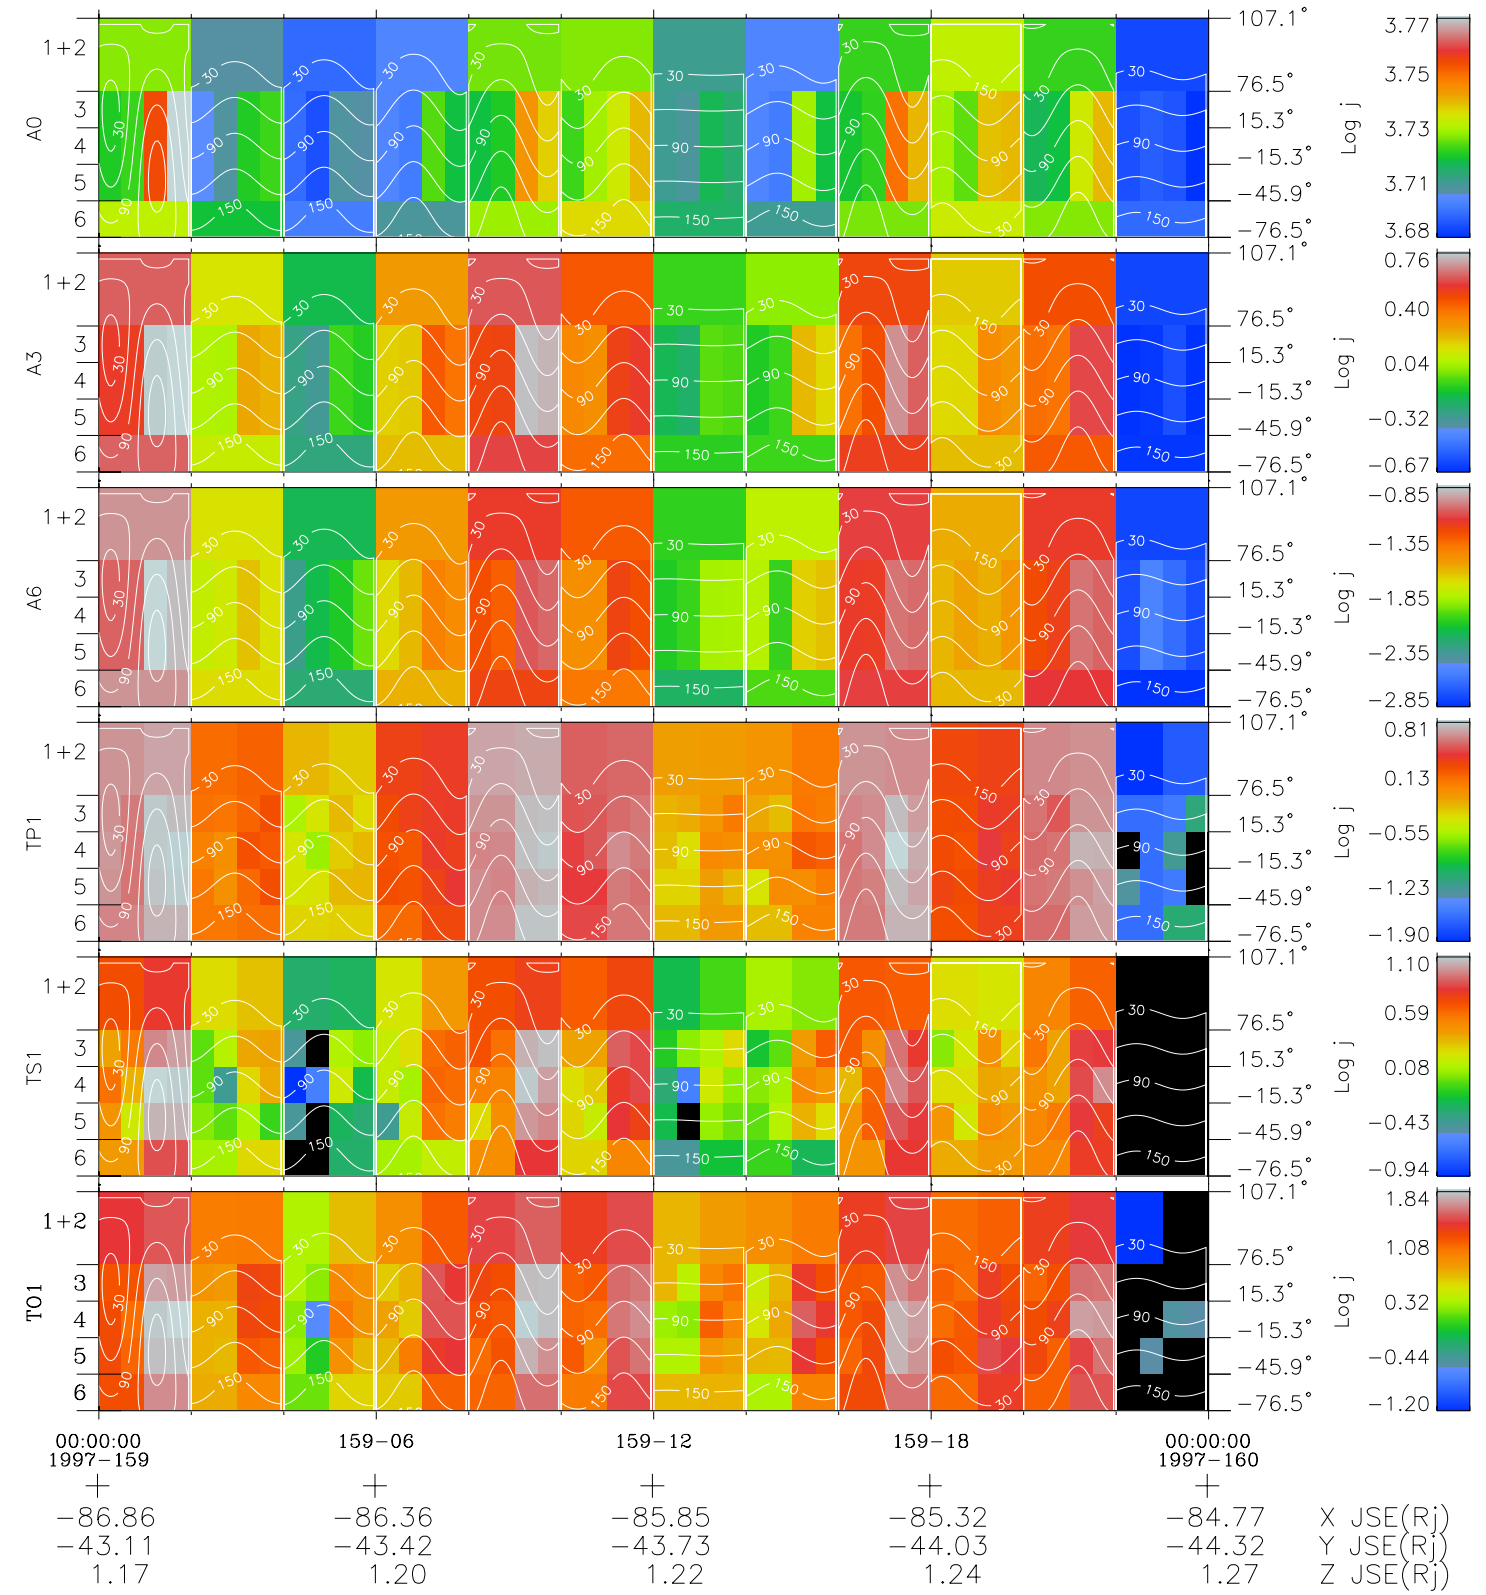

Galileo EPD Real Time All-Sky Anisotropies 97159

Software Version: RTSKY_FLUX V 1.20
 Data Production: 06-03-00
 Plot Production: Sat Sep 15 10:14:12 2001
 Color File: wondr3
 Geofactor File: 1.1

◇ = Jupiter look direction
 □ = Corotation look direction