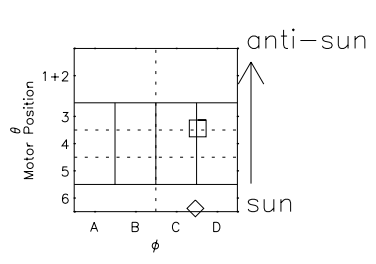

Galileo EPD Real Time All-Sky Anisotropies 97159

Software Version: RTSKY_FLUX V 1.20
 Data Production: 06-03-00
 Plot Production: Sat Sep 15 10:14:12 2001
 Color File: wondr3
 Geofactor File: 1.1

◇ = Jupiter look direction
 □ = Corotation look direction