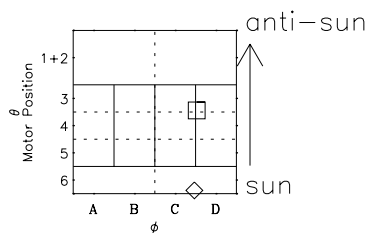

# Galileo EPD Real-Time Omni 97159

Software Version: RTLINE\_OMNI V 1.20  
Data Production: 06-03-00  
Plot Production: Sat Sep 15 10:15:52 2001

- ◇ = Jupiter look direction
- = Corotation look direction