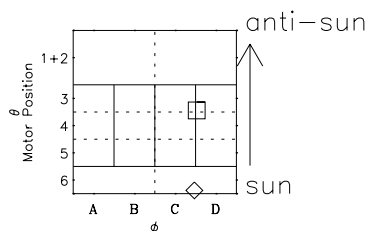

Galileo EPD Real-Time Omni 97159

Software Version: RTLINE_OMNI V 1.20
Data Production: 06-03-00
Plot Production: Sat Sep 15 10:15:51 2001

◇ = Jupiter look direction
□ = Corotation look direction