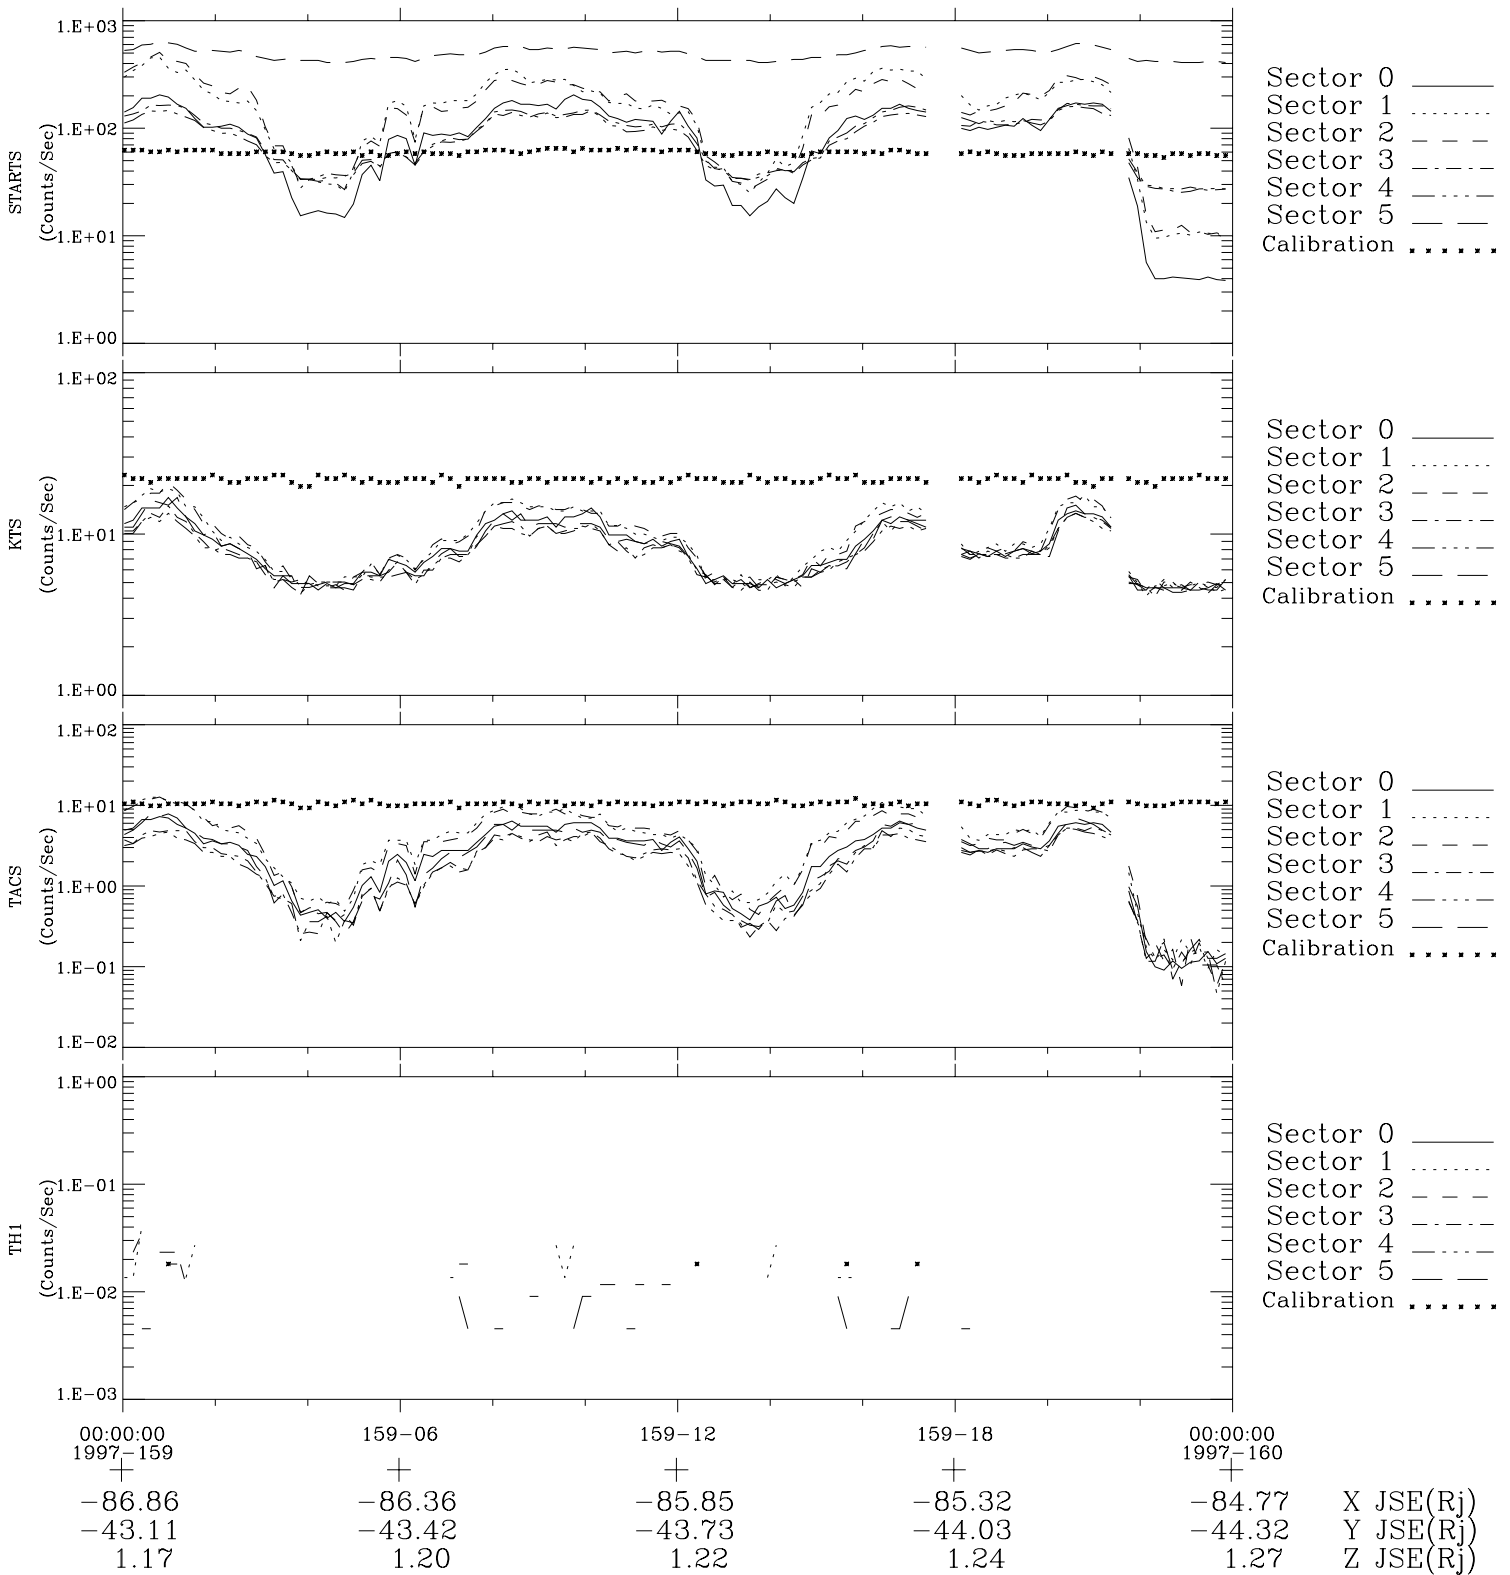

Galileo EPD Real-Time Six-Sector 97159

Software Version: RTLINE_R6 V 1.20
Data Production: 06-03-00
Plot Production: Sat Sep 15 10:16:00 2001

◇ = Jupiter look direction
□ = Corotation look direction