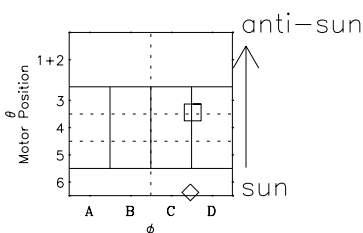

Galileo EPD Real-Time Six-Sector 97159

Software Version: RTLINE_R6 V 1.20
Data Production: 06-03-00
Plot Production: Sat Sep 15 10:16:00 2001

◇ = Jupiter look direction
□ = Corotation look direction