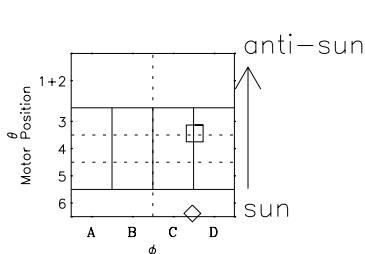

Galileo EPD Real-Time Six-Sector 97159

Software Version: RTLINE_R6 V 1.20
Data Production: 06-03-00
Plot Production: Sat Sep 15 10:15:59 2001

◇ = Jupiter look direction
□ = Corotation look direction