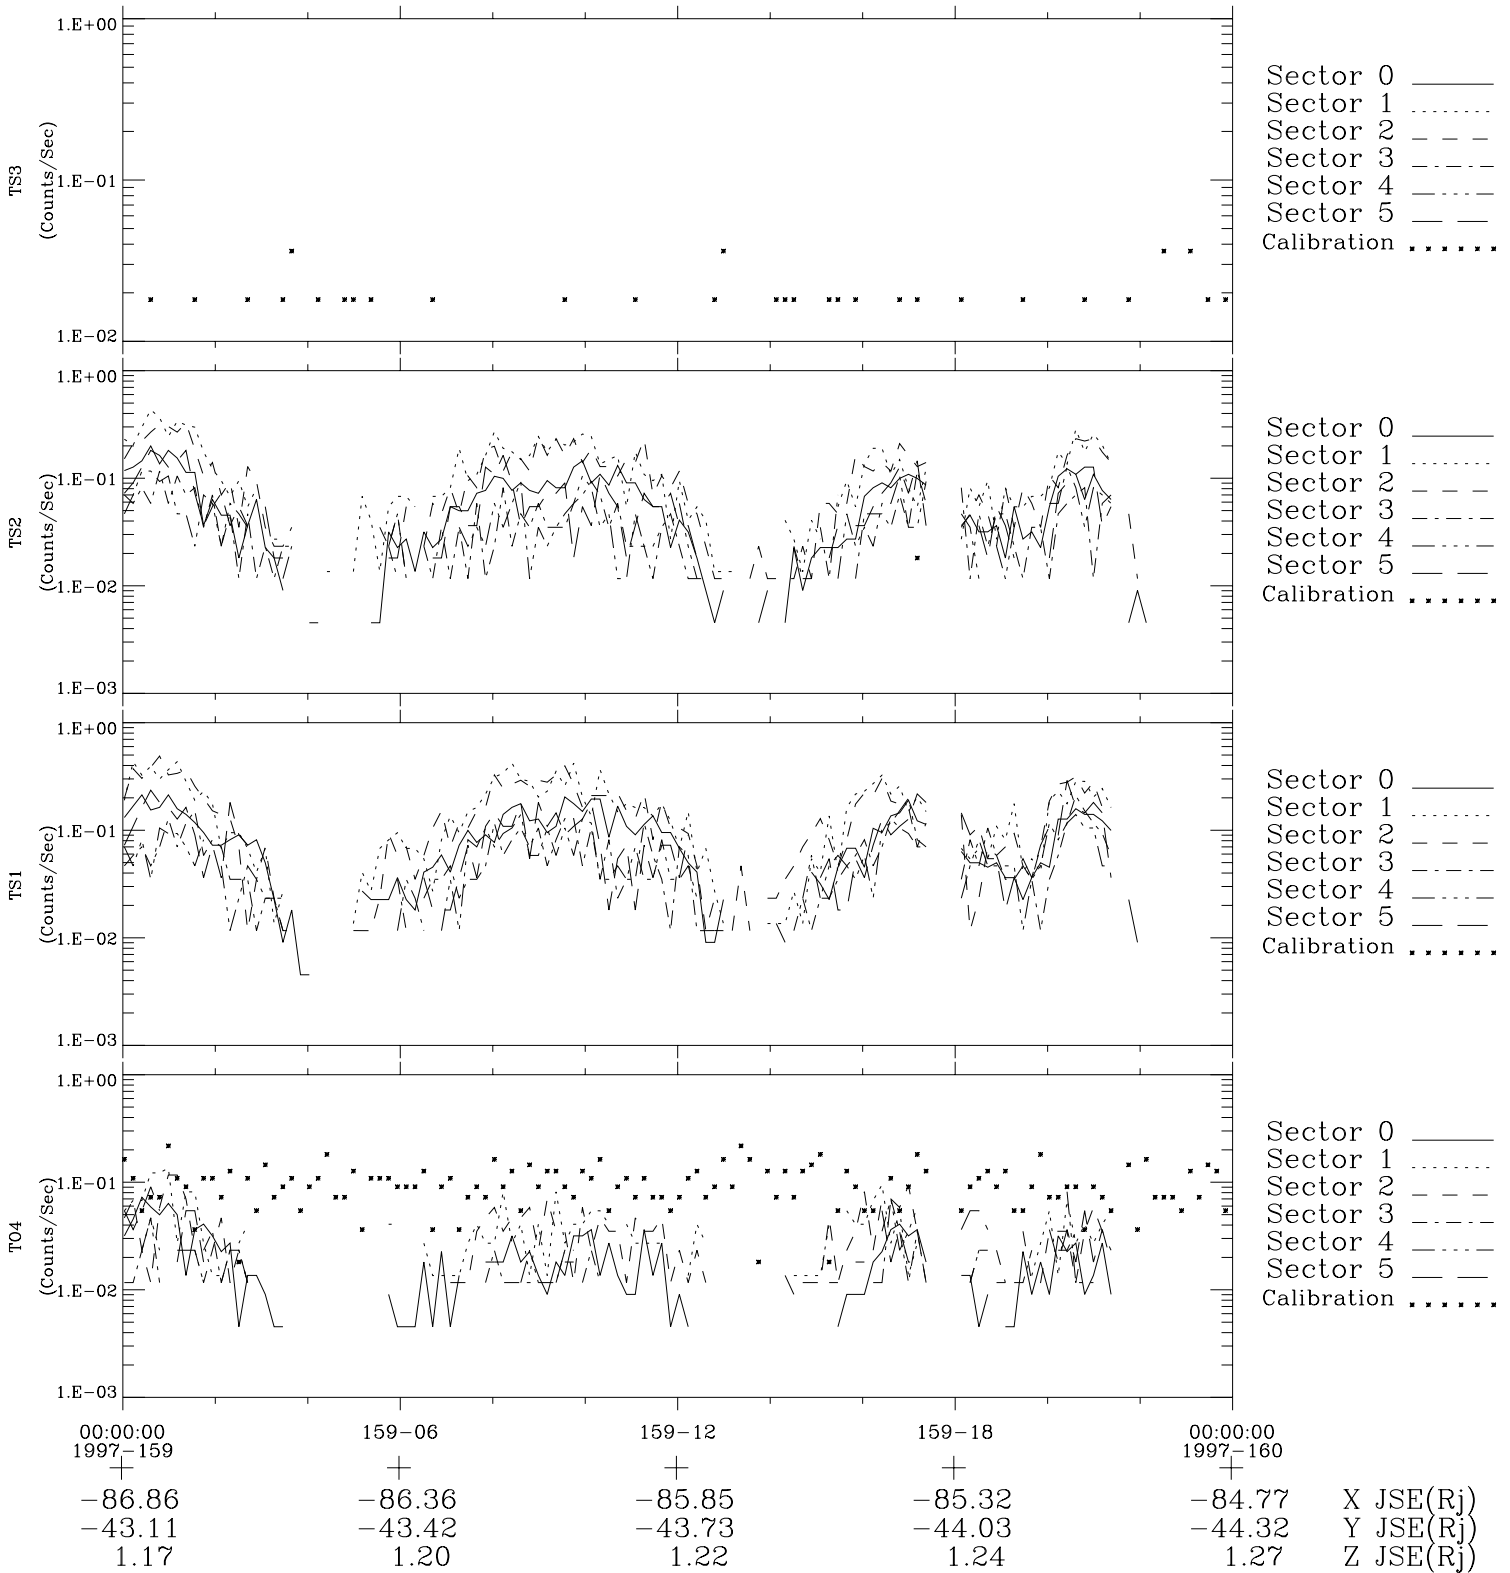

Galileo EPD Real-Time Six-Sector 97159

Software Version: RTLINE_R6 V 1.20
Data Production: 06-03-00
Plot Production: Sat Sep 15 10:15:59 2001

◇ = Jupiter look direction
□ = Corotation look direction