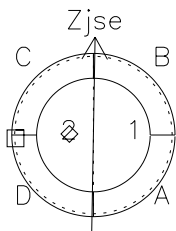

# Galileo EPD Real-Time Six-Sector 97159

Software Version: RTLINE\_R6 V 1.20  
Data Production: 06-03-00  
Plot Production: Sat Sep 15 10:15:58 2001

◇ = Jupiter look direction  
□ = Corotation look direction