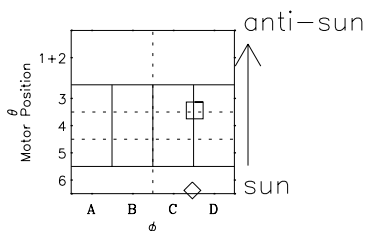

# Galileo EPD Real-Time Six-Sector 97159

Software Version: RTLINE\_R6 V 1.20  
Data Production: 06-03-00  
Plot Production: Sat Sep 15 10:15:58 2001

◇ = Jupiter look direction  
□ = Corotation look direction