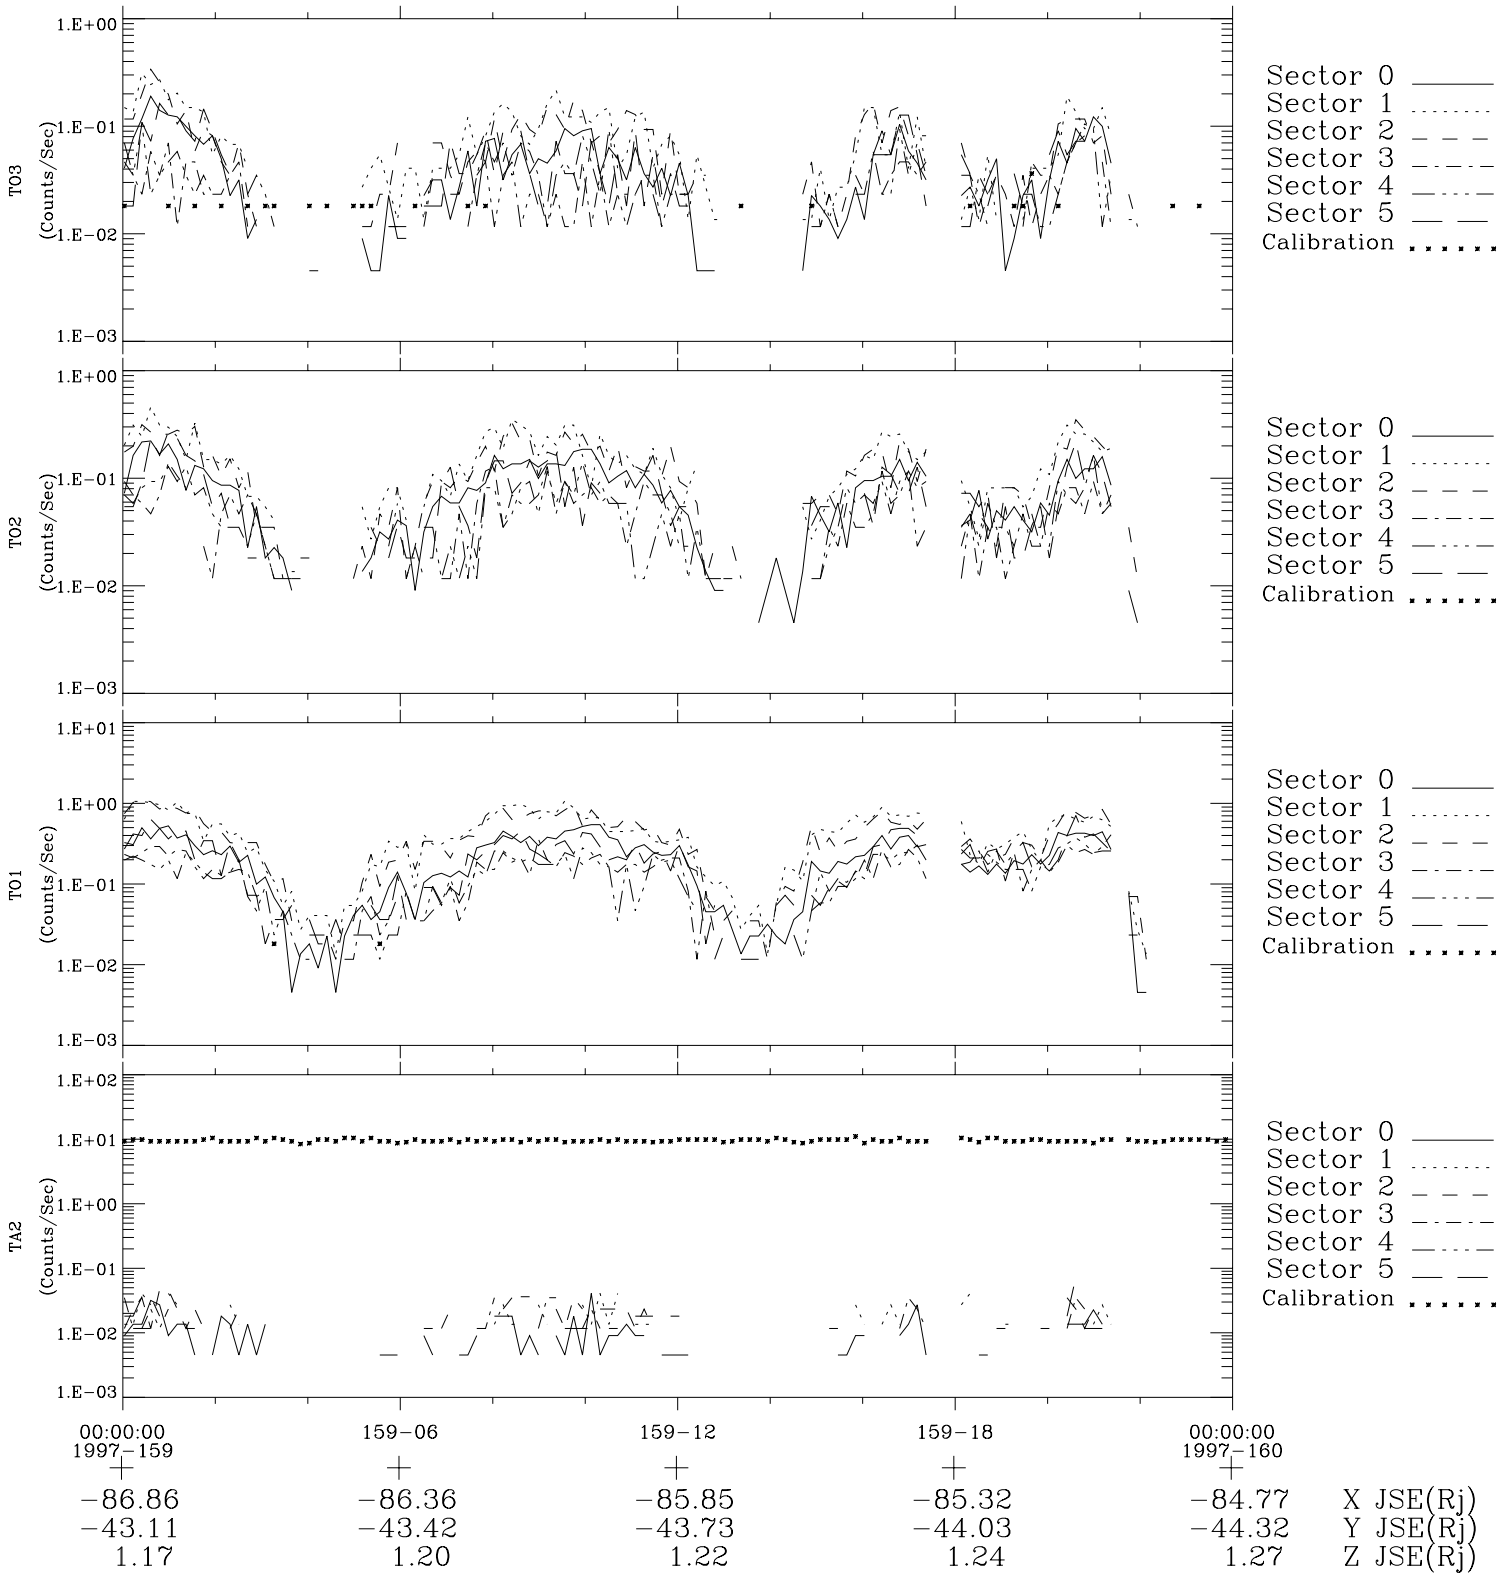

# Galileo EPD Real-Time Six-Sector 97159

Software Version: RTLINE\_R6 V 1.20  
Data Production: 06-03-00  
Plot Production: Sat Sep 15 10:15:58 2001

◇ = Jupiter look direction  
□ = Corotation look direction