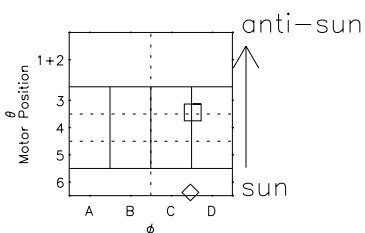

- = Jupiter look direction
- = Corotation look direction