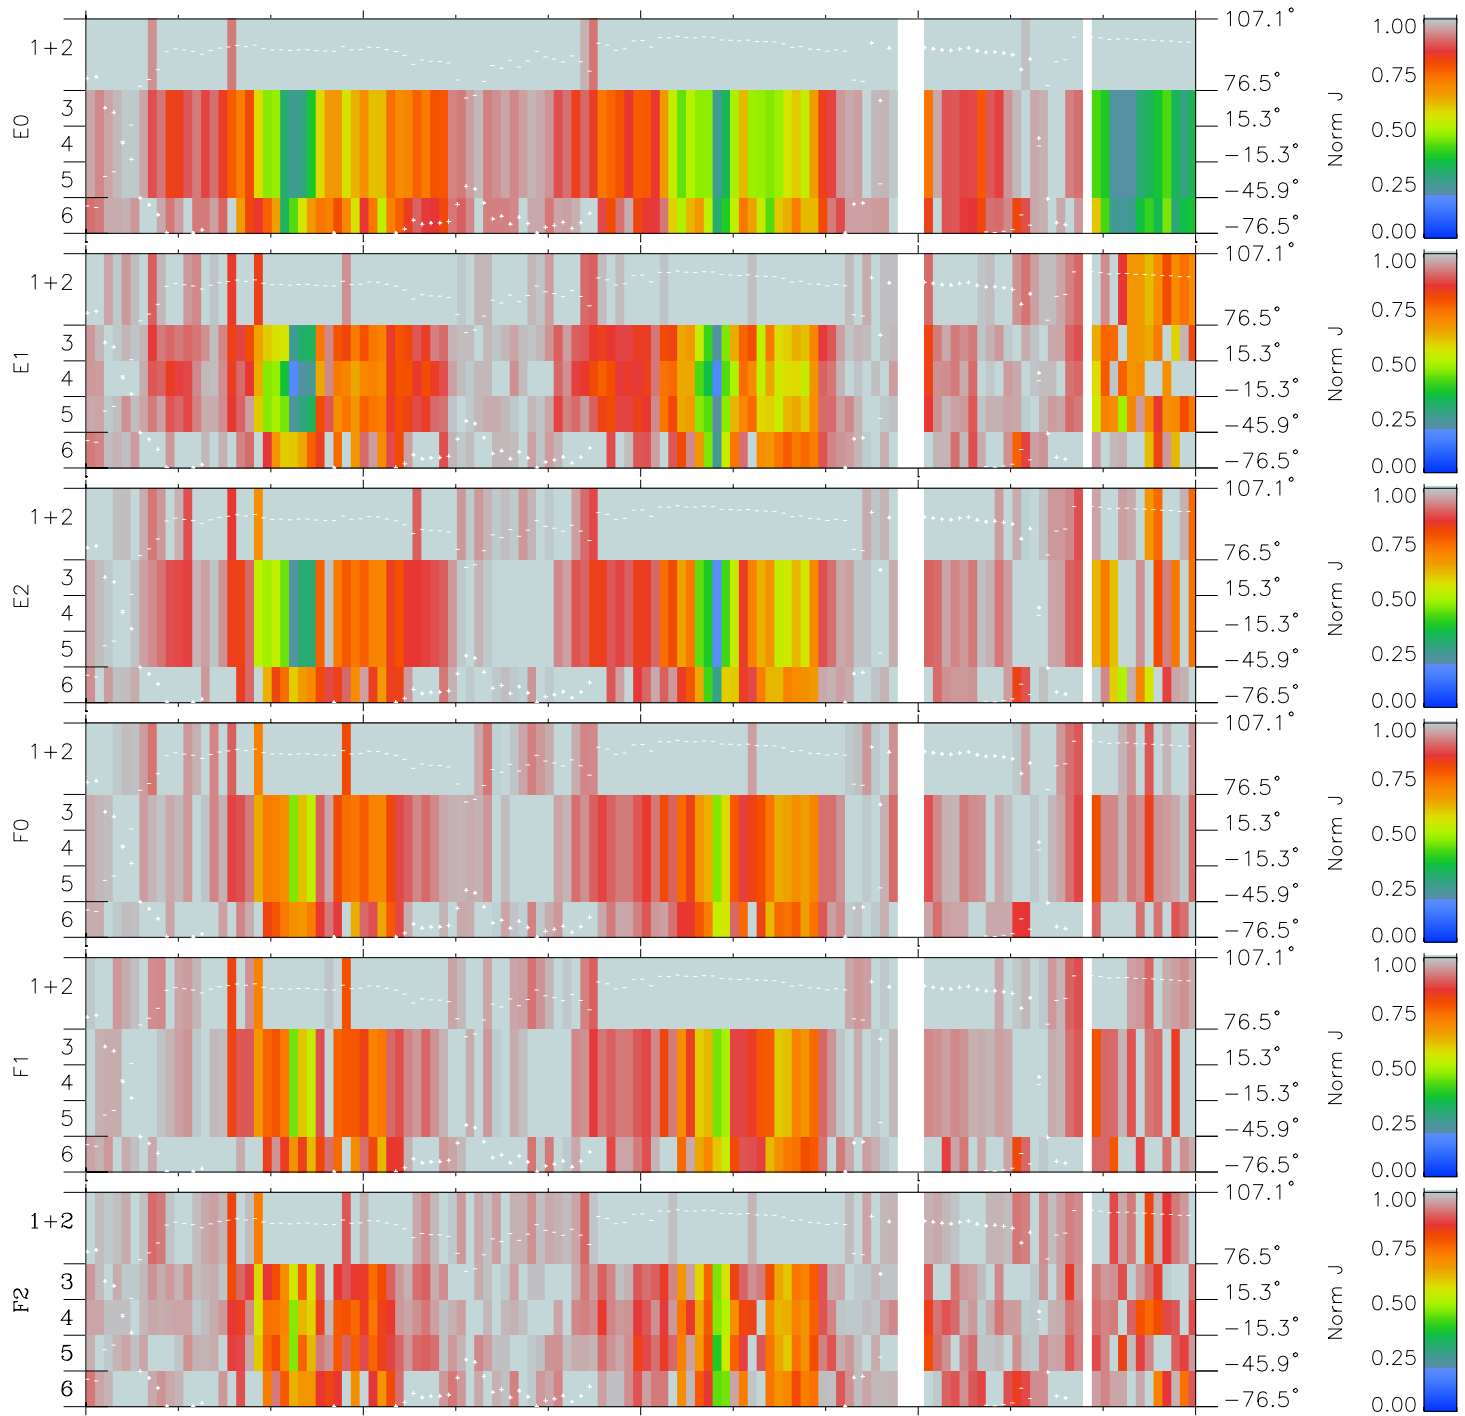

# Galileo EPD Real Elevation Anisotropies 97159

Software Version: RTELEV\_NORM V 1.20  
 Data Production: 06-03-00  
 Plot Production: Sat Sep 15 10:15:11 2001  
 Color File: wondr3  
 Geofactor File: 1.1

00:00:00 1997-159	159-06	159-12	159-18	00:00:00 1997-160	
+	+	+	+	+	
-86.86	-86.36	-85.85	-85.32	-84.77	X JSE(R <sub>j</sub> )
-43.11	-43.42	-43.73	-44.03	-44.32	Y JSE(R <sub>j</sub> )
1.17	1.20	1.22	1.24	1.27	Z JSE(R <sub>j</sub> )

- ◇ = Jupiter look direction
- = Corotation look direction