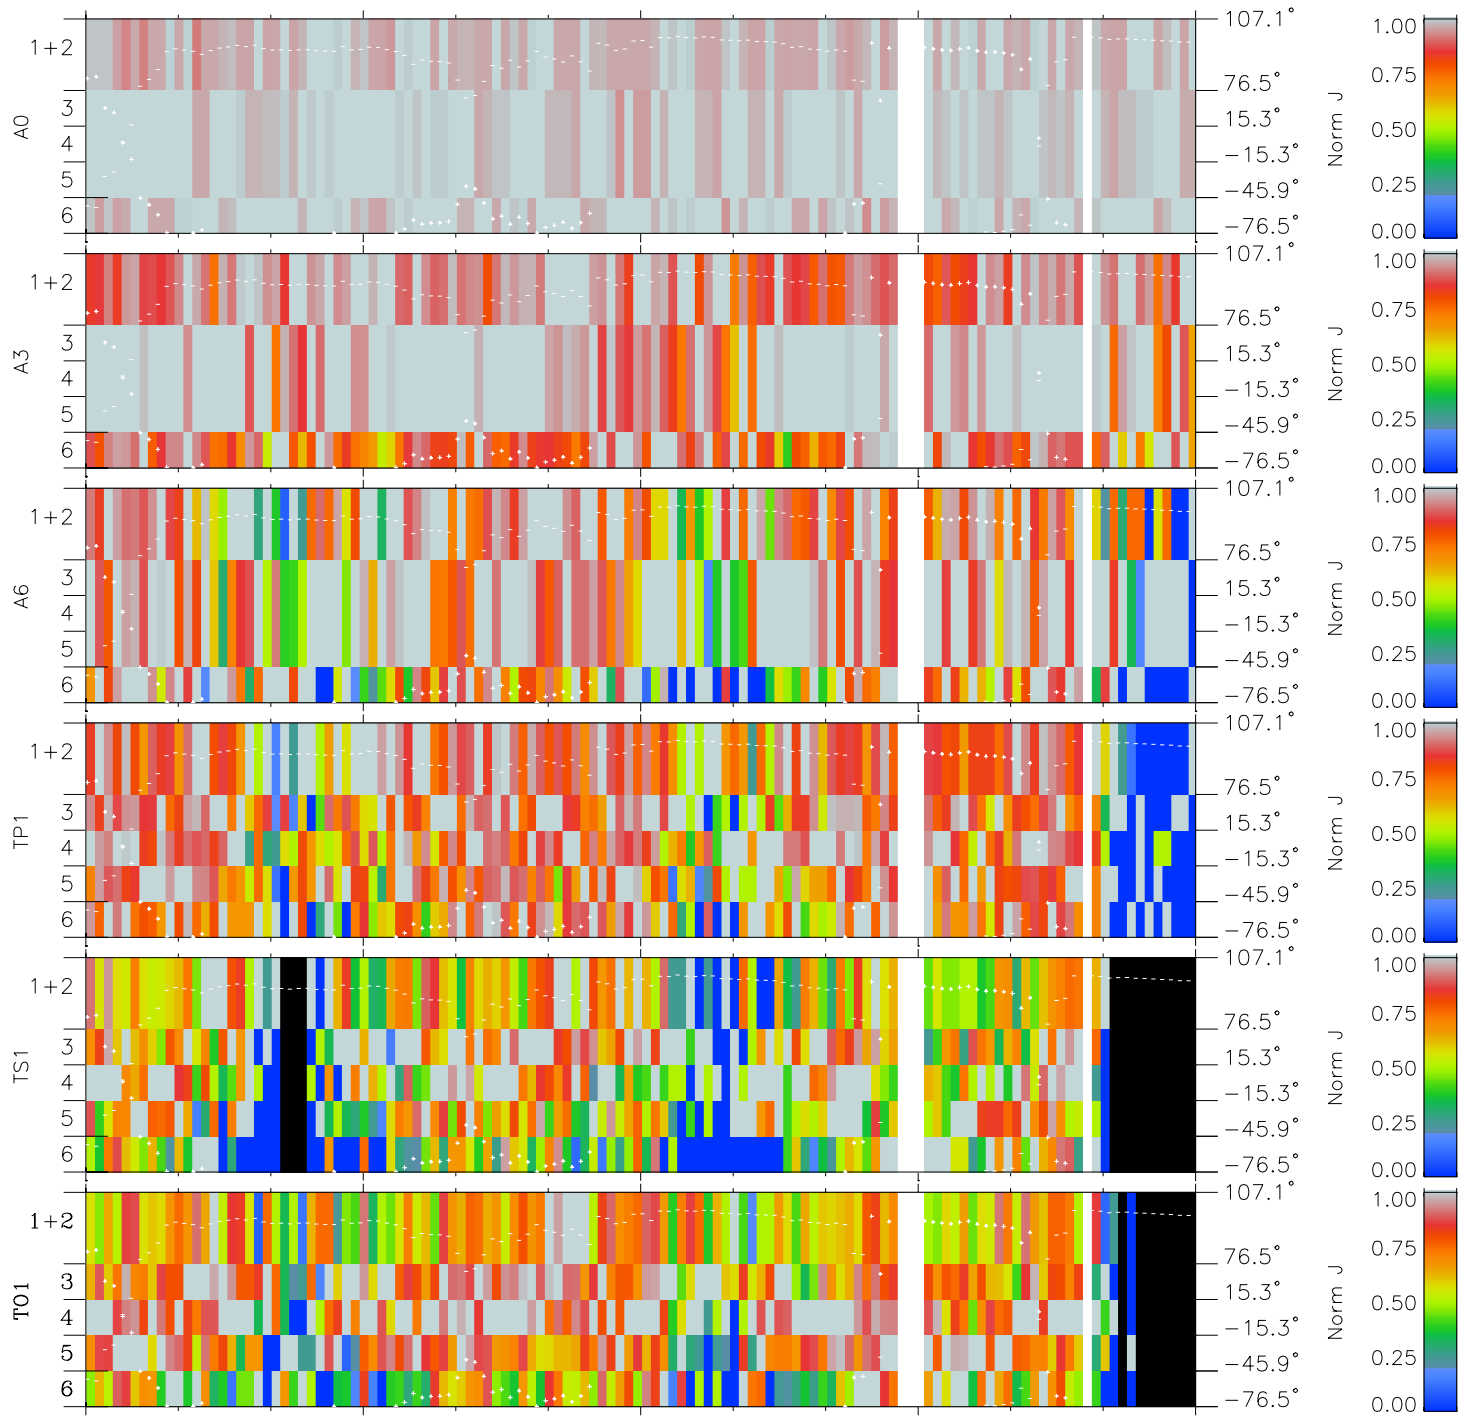

Galileo EPD Real Elevation Anisotropies 97159

Software Version: RTELEV_NORM V 1.20
 Data Production: 06-03-00
 Plot Production: Sat Sep 15 10:15:05 2001
 Color File: wondr3
 Geofactor File: 1.1

00:00:00 1997-159	159-06	159-12	159-18	00:00:00 1997-160	
+	+	+	+	+	
-86.86	-86.36	-85.85	-85.32	-84.77	X JSE(R _j)
-43.11	-43.42	-43.73	-44.03	-44.32	Y JSE(R _j)
1.17	1.20	1.22	1.24	1.27	Z JSE(R _j)

- ◇ = Jupiter look direction
- = Corotation look direction