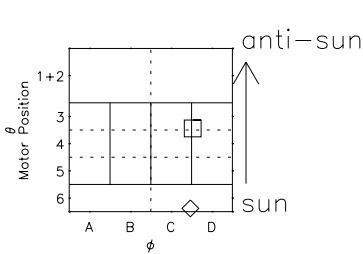

Galileo EPD Real Elevation Anisotropies 97159

Software Version: RTELEV_NORM V 1.20
 Data Production: 06-03-00
 Plot Production: Sat Sep 15 10:15:05 2001
 Color File: wondr3
 Geofactor File: 1.1

00:00:00 1997-159	159-06	159-12	159-18	00:00:00 1997-160	
+	+	+	+	+	
-86.86	-86.36	-85.85	-85.32	-84.77	X JSE(R _j)
-43.11	-43.42	-43.73	-44.03	-44.32	Y JSE(R _j)
1.17	1.20	1.22	1.24	1.27	Z JSE(R _j)

- ◇ = Jupiter look direction
- = Corotation look direction