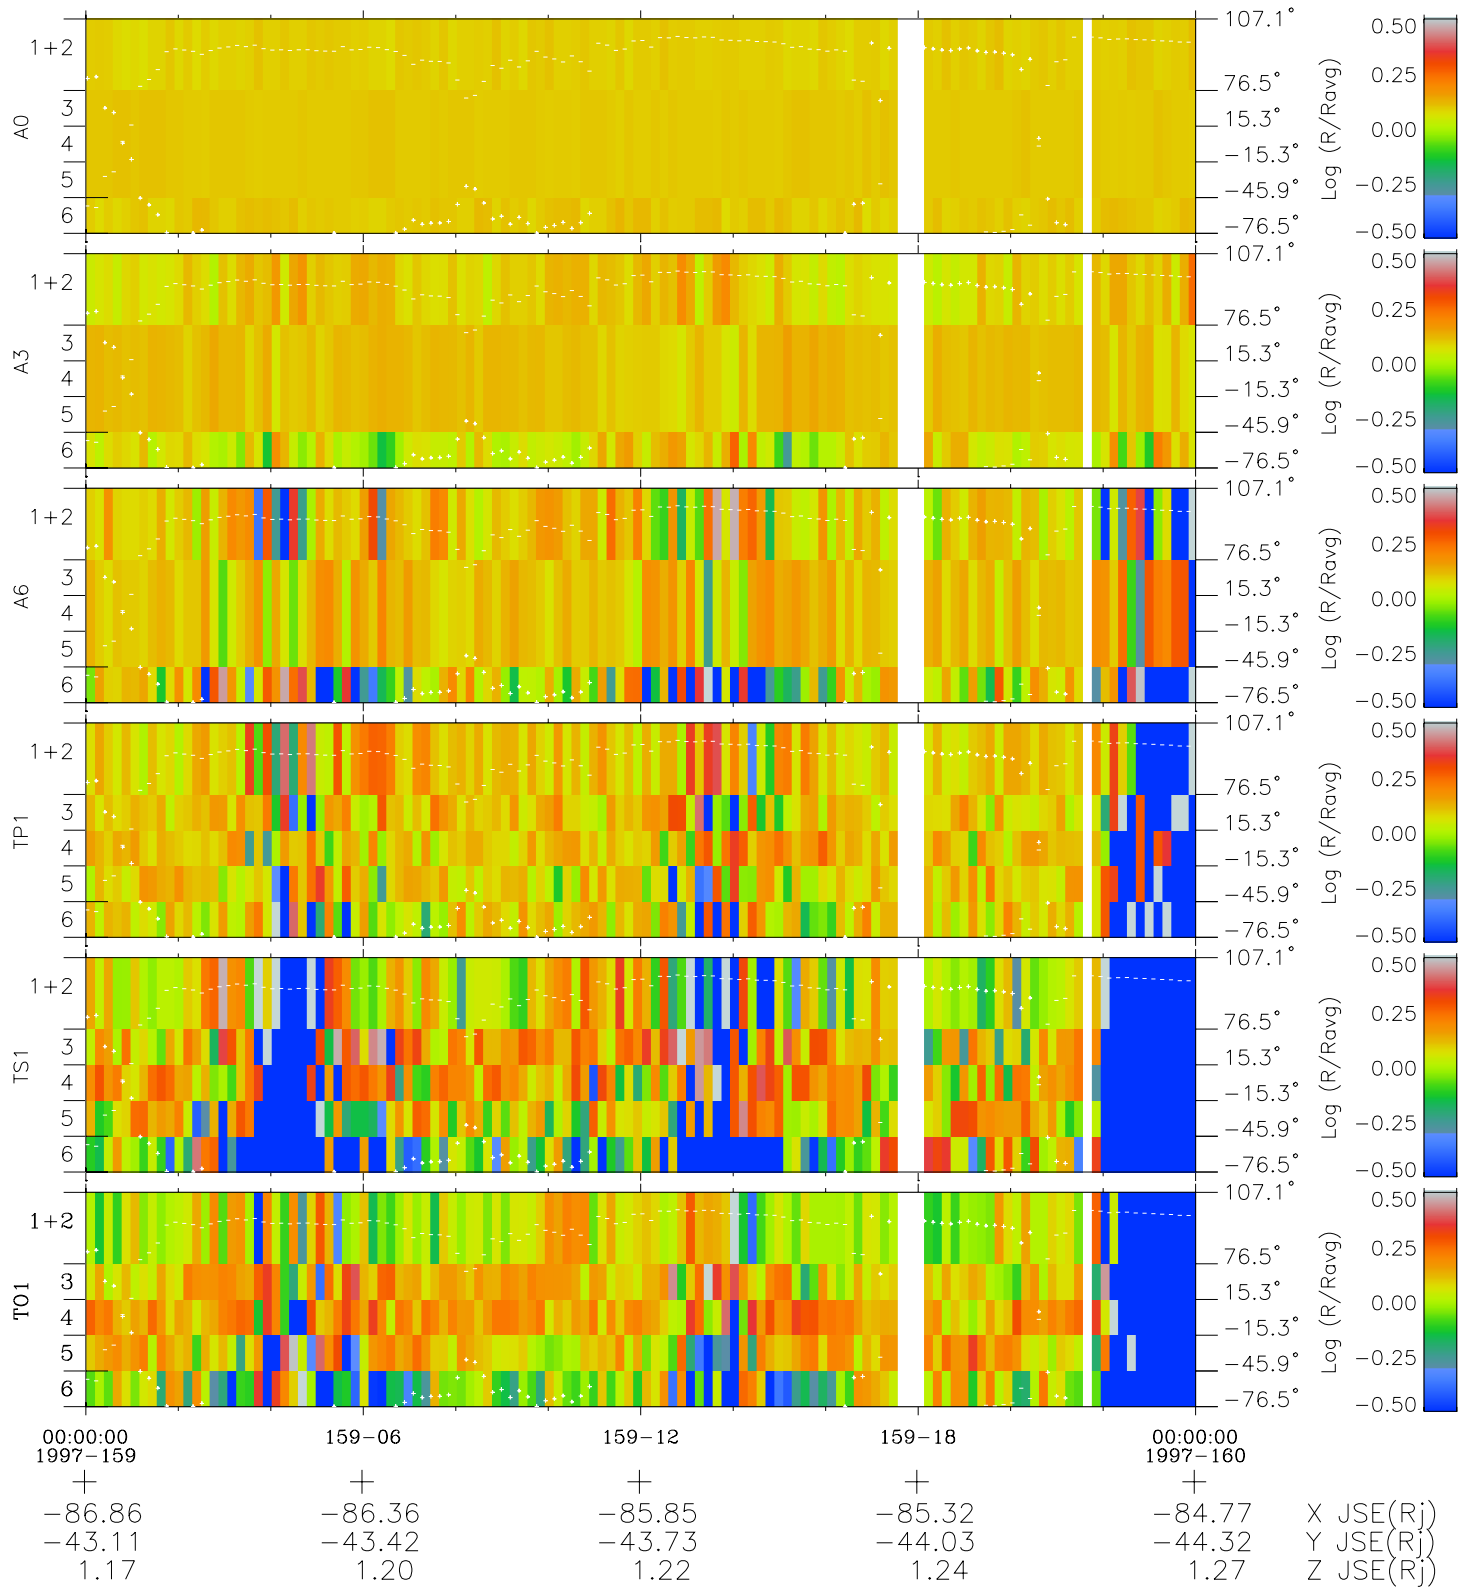

# Galileo EPD Real Elevation Anisotropies 97159

Software Version: RTELEV\_MEAN V 1.20  
 Data Production: 06-03-00  
 Plot Production: Sat Sep 15 10:14:41 2001  
 Color File: wondr3  
 Geofactor File: 1.1

- ◇ = Jupiter look direction
- = Corotation look direction