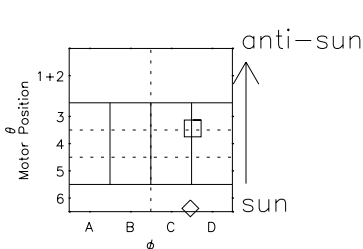

Galileo EPD Real Elevation Anisotropies 97159

Software Version: RTELEV_FLUX V 1.20
Data Production: 06-03-00
Plot Production: Sat Sep 15 10:14:53 2001
Color File: wondr3
Geofactor File: 1.1

00:00:00 1997-159	159-06	159-12	159-18	00:00:00 1997-160	
+	+	+	+	+	X JSE(R _j)
-86.86	-86.36	-85.85	-85.32	-84.77	Y JSE(R _j)
-43.11	-43.42	-43.73	-44.03	-44.32	Z JSE(R _j)
1.17	1.20	1.22	1.24	1.27	

- ◇ = Jupiter look direction
- = Corotation look direction