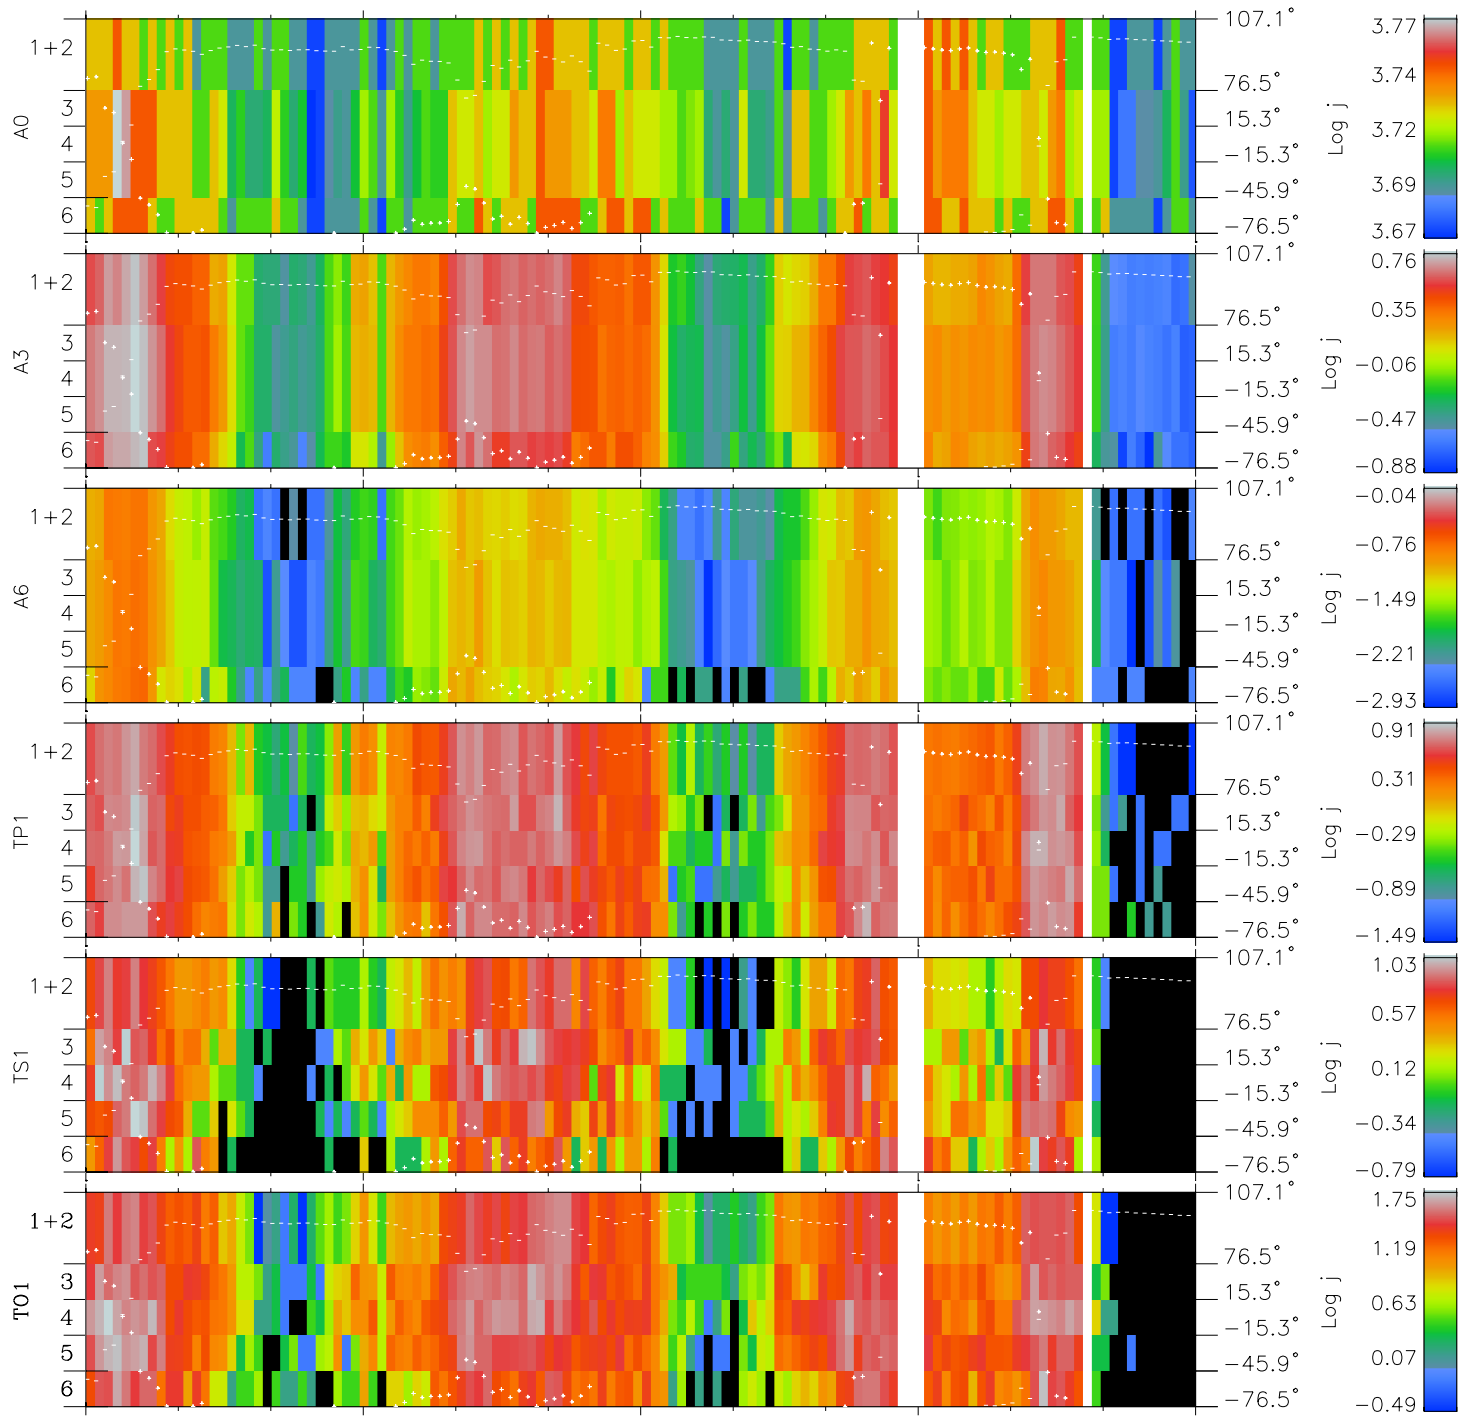

Galileo EPD Real Elevation Anisotropies 97159

Software Version: RTELEV_FLUX V 1.20
Data Production: 06-03-00
Plot Production: Sat Sep 15 10:14:53 2001
Color File: wondr3
Geofactor File: 1.1

00:00:00 1997-159	159-06	159-12	159-18	00:00:00 1997-160	
+	+	+	+	+	X JSE(R _j)
-86.86	-86.36	-85.85	-85.32	-84.77	Y JSE(R _j)
-43.11	-43.42	-43.73	-44.03	-44.32	Z JSE(R _j)
1.17	1.20	1.22	1.24	1.27	

- ◇ = Jupiter look direction
- = Corotation look direction