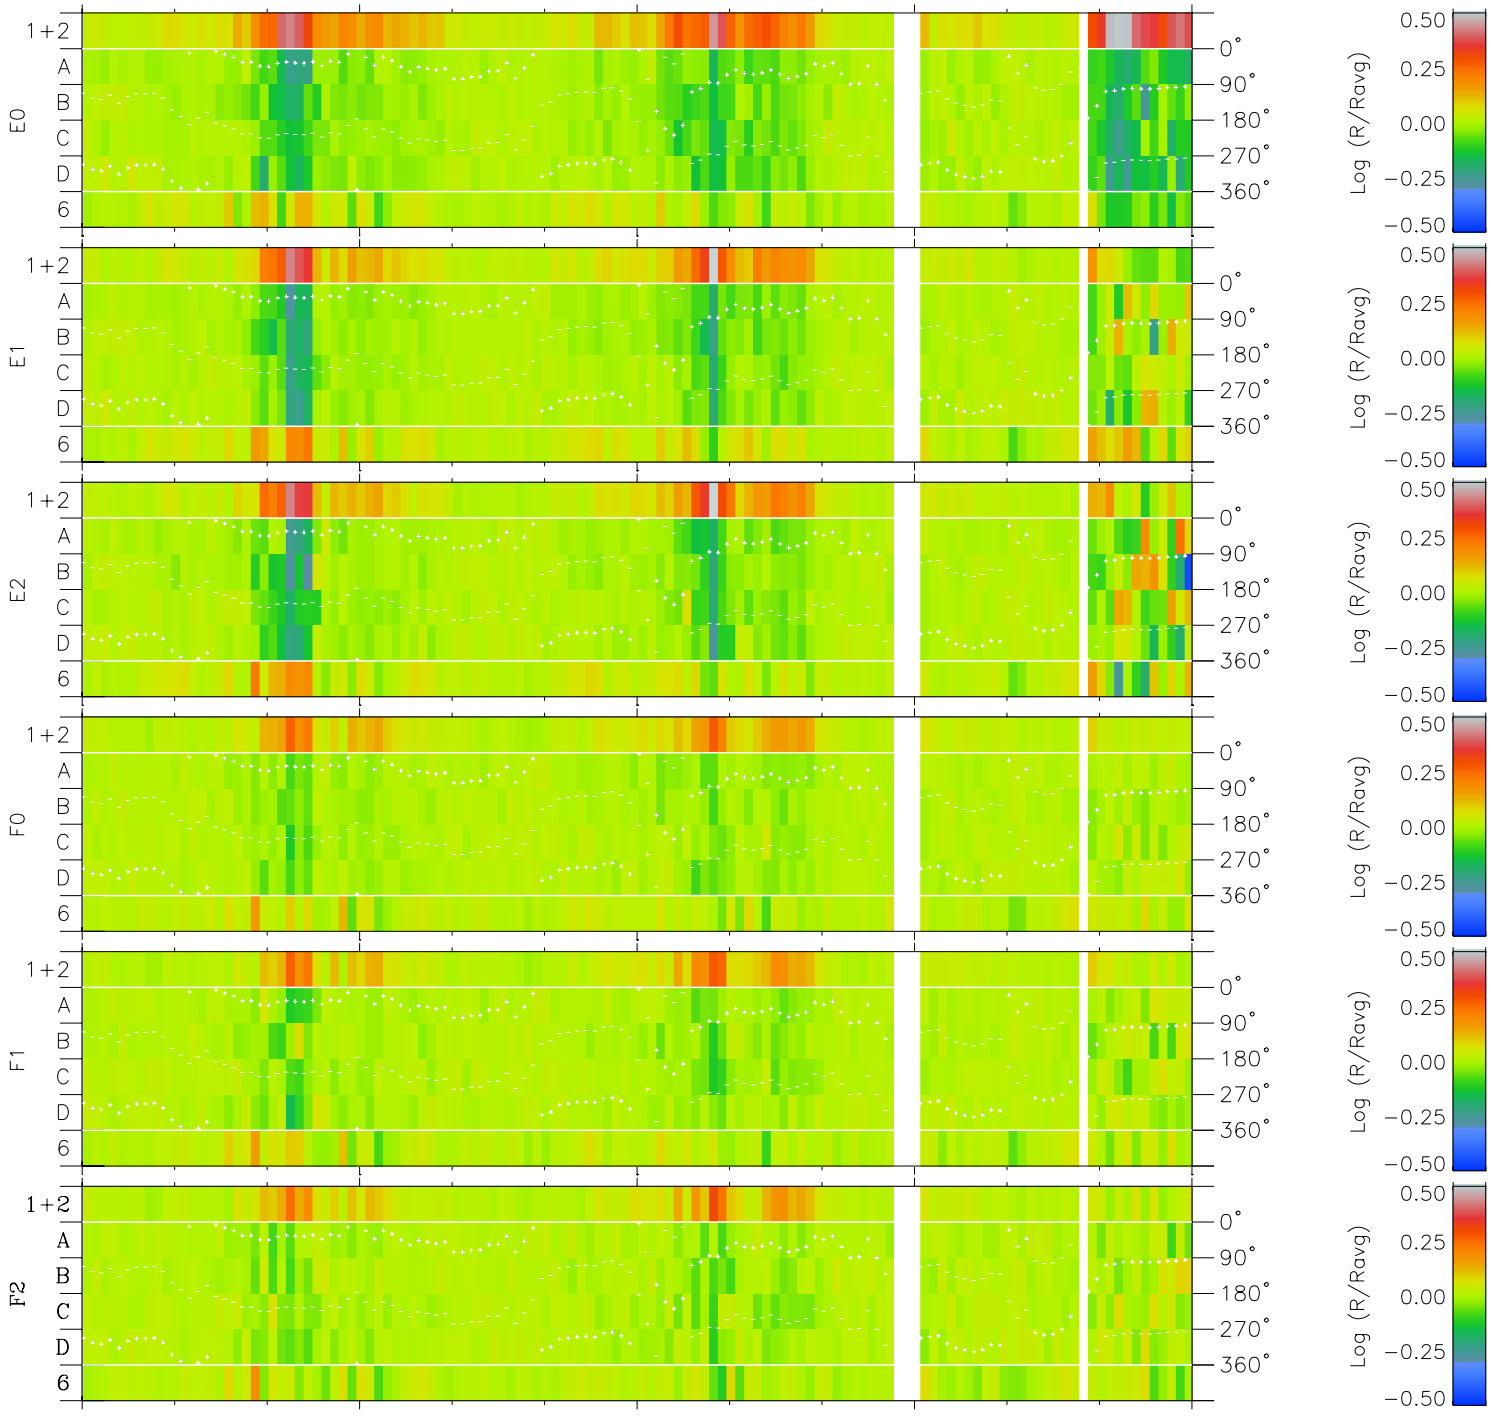

# Galileo EPD Real Time Azimuth Anisotropies 97159

Software Version: RTAZIM\_MEAN V 1.20  
 Data Production: 06-03-00  
 Plot Production: Sat Sep 15 10:15:22 2001  
 Color File: wondr3  
 Geofactor File: 1.1

00:00:00 1997-159	159-06	159-12	159-18	00:00:00 1997-160	
+	+	+	+	+	
-86.86	-86.36	-85.85	-85.32	-84.77	X JSE(R <sub>j</sub> )
-43.11	-43.42	-43.73	-44.03	-44.32	Y JSE(R <sub>j</sub> )
1.17	1.20	1.22	1.24	1.27	Z JSE(R <sub>j</sub> )

- ◇ = Jupiter look direction
- = Corotation look direction