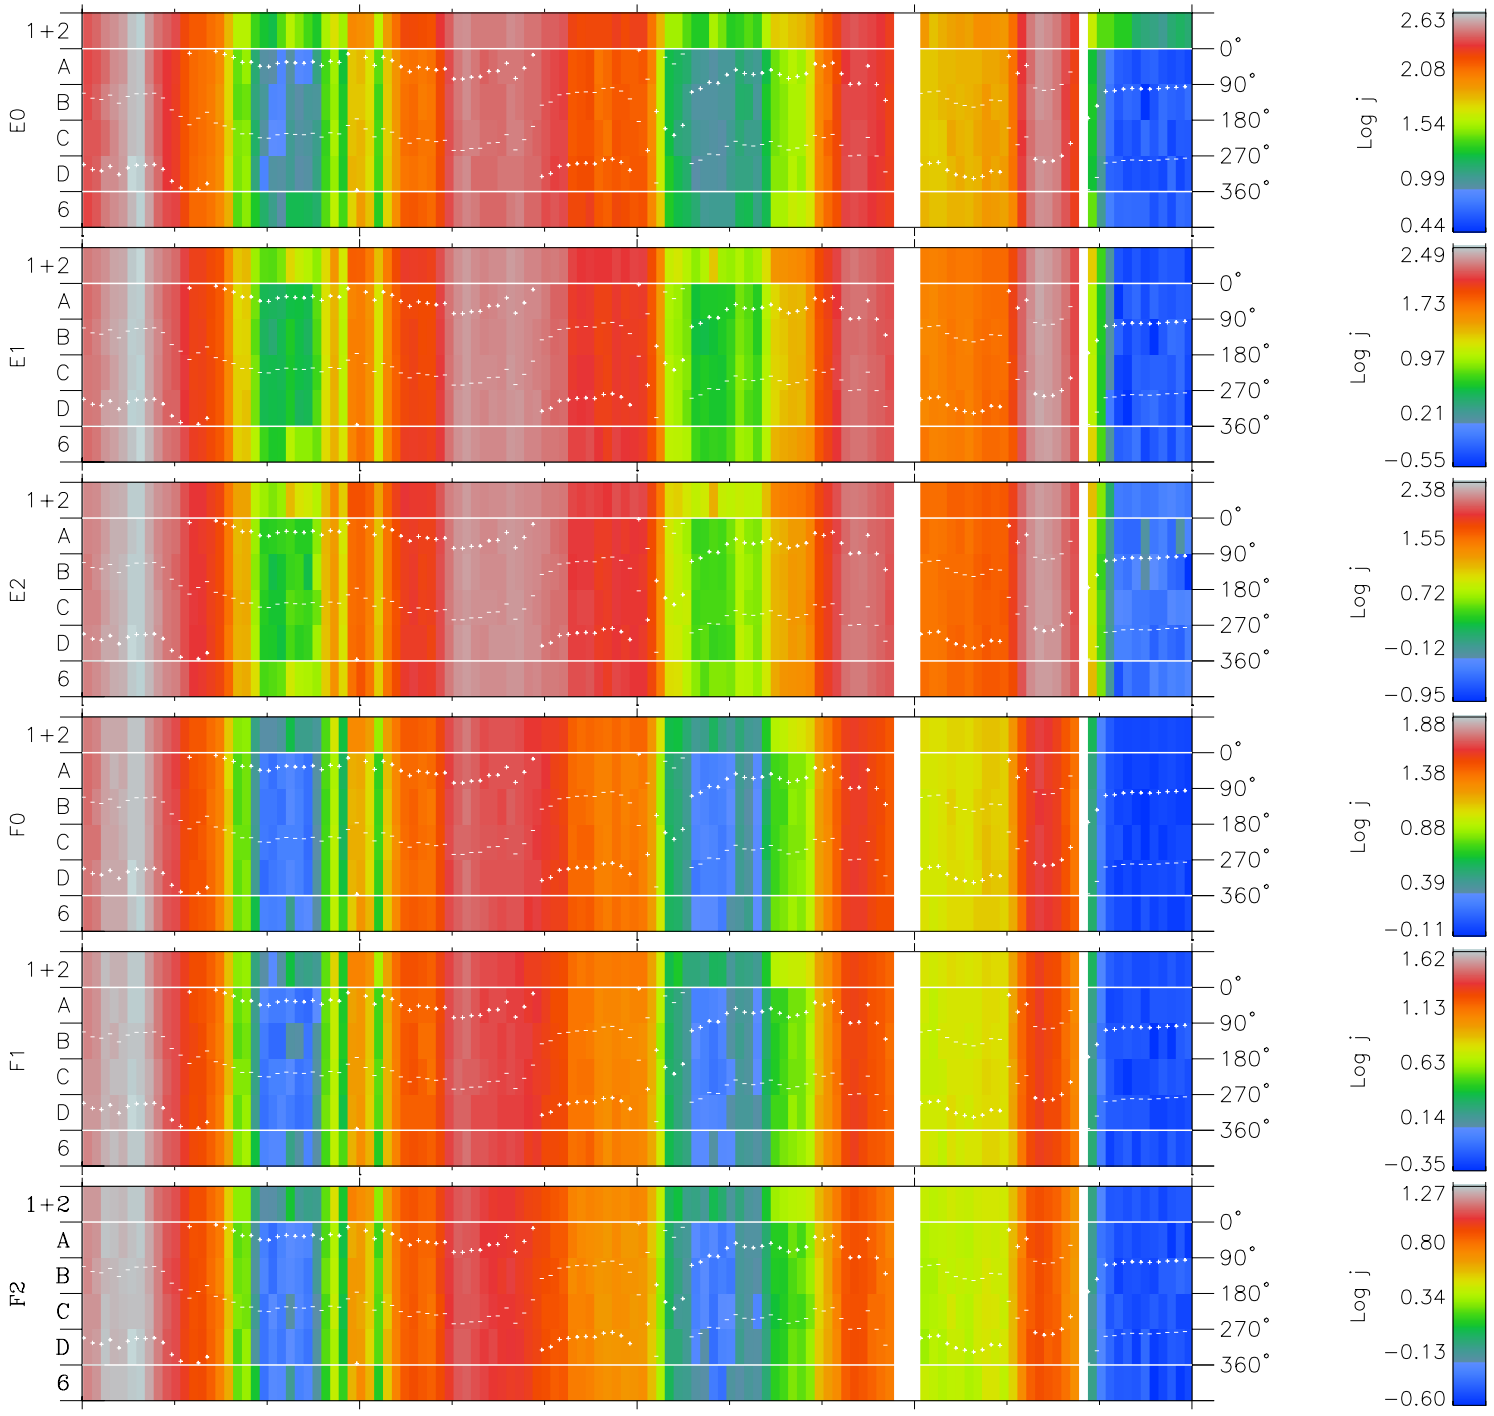

Galileo EPD Real Time Azimuth Anisotropies 97159

Software Version: RTAZIM_FLUX V 1.20
 Data Production: 06-03-00
 Plot Production: Sat Sep 15 10:15:33 2001
 Color File: wondr3
 Geofactor File: 1.1

00:00:00 1997-159	159-06	159-12	159-18	00:00:00 1997-160	
+	+	+	+	+	X JSE(R_j)
-86.86	-86.36	-85.85	-85.32	-84.77	Y JSE(R_j)
-43.11	-43.42	-43.73	-44.03	-44.32	Z JSE(R_j)
1.17	1.20	1.22	1.24	1.27	

- ◇ = Jupiter look direction
- = Corotation look direction