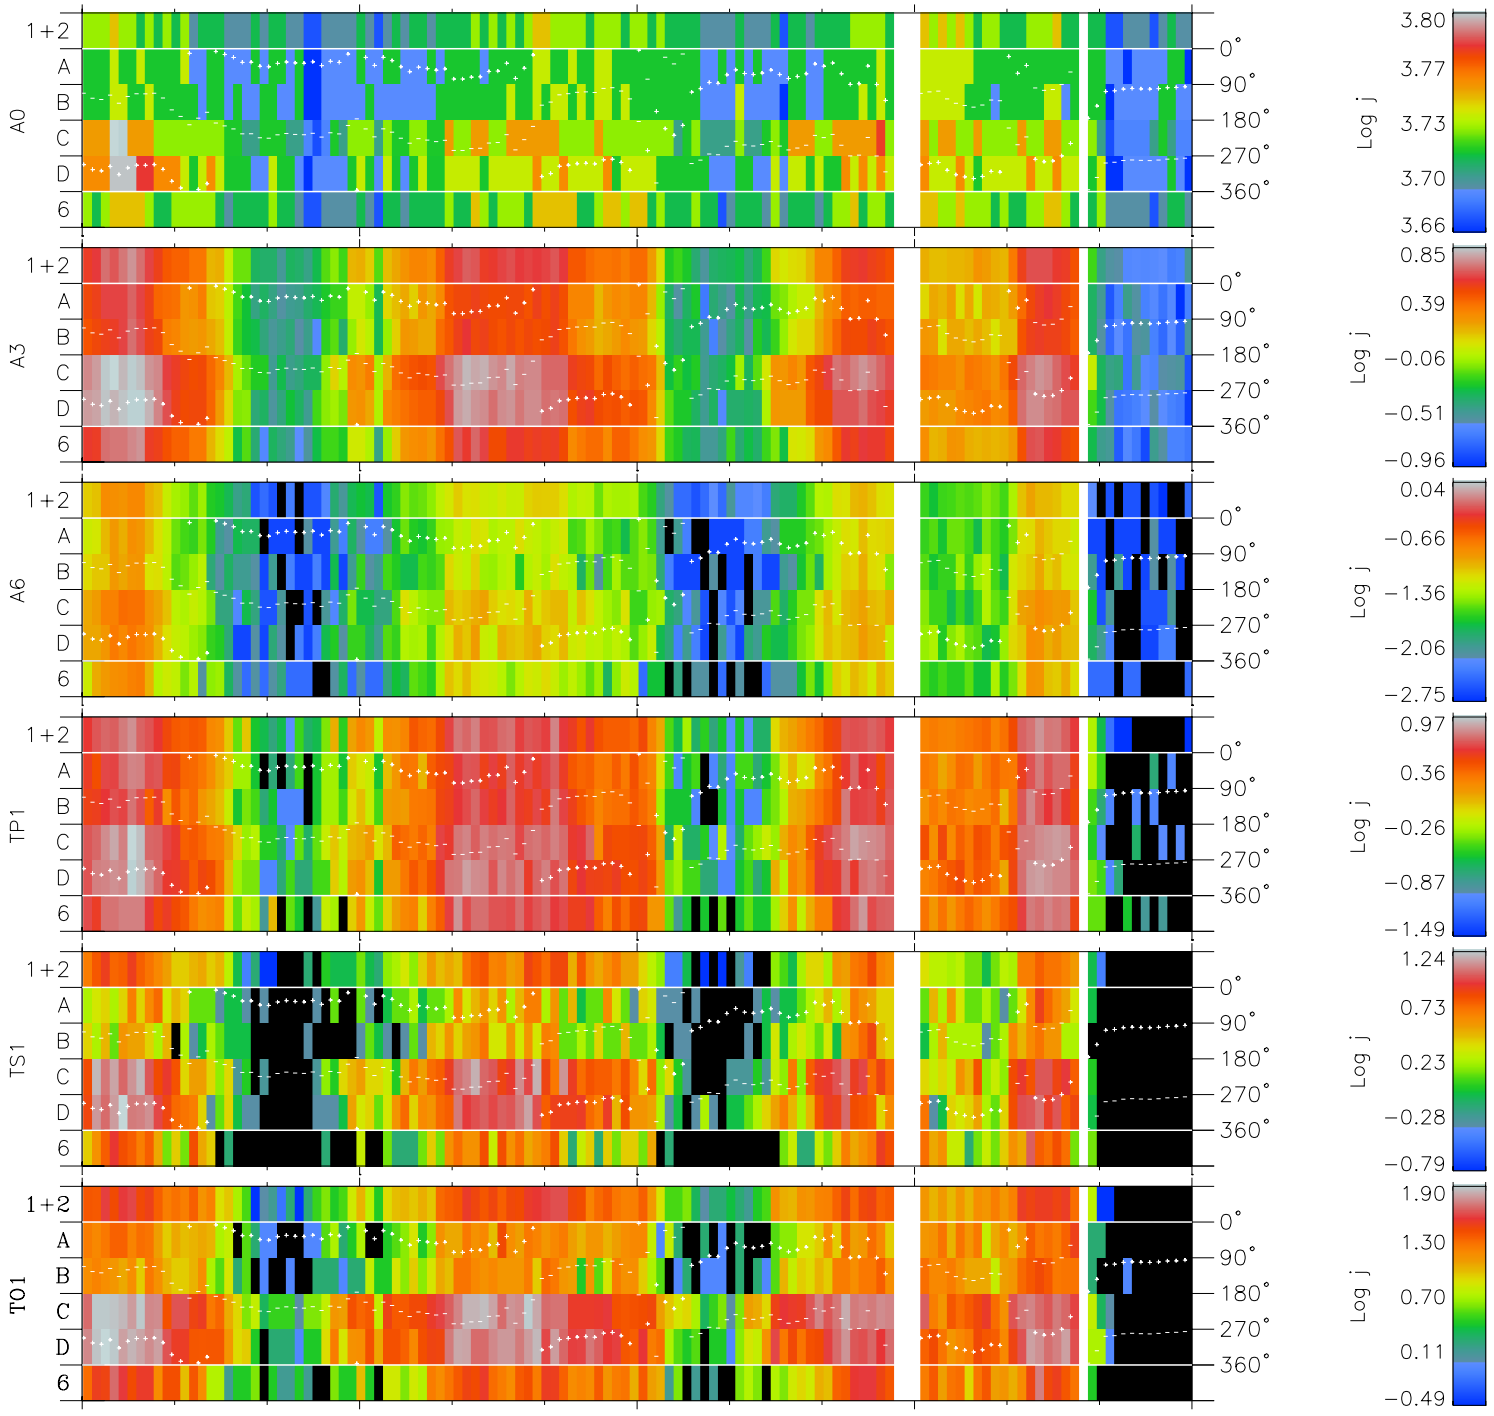

Galileo EPD Real Time Azimuth Anisotropies 97159

Software Version: RTAZIM_FLUX V 1.20
 Data Production: 06-03-00
 Plot Production: Sat Sep 15 10:15:28 2001
 Color File: wondr3
 Geofactor File: 1.1

00:00:00 1997-159	159-06	159-12	159-18	00:00:00 1997-160	
+	+	+	+	+	
-86.86	-86.36	-85.85	-85.32	-84.77	X JSE(R _j)
-43.11	-43.42	-43.73	-44.03	-44.32	Y JSE(R _j)
1.17	1.20	1.22	1.24	1.27	Z JSE(R _j)

- ◇ = Jupiter look direction
- = Corotation look direction