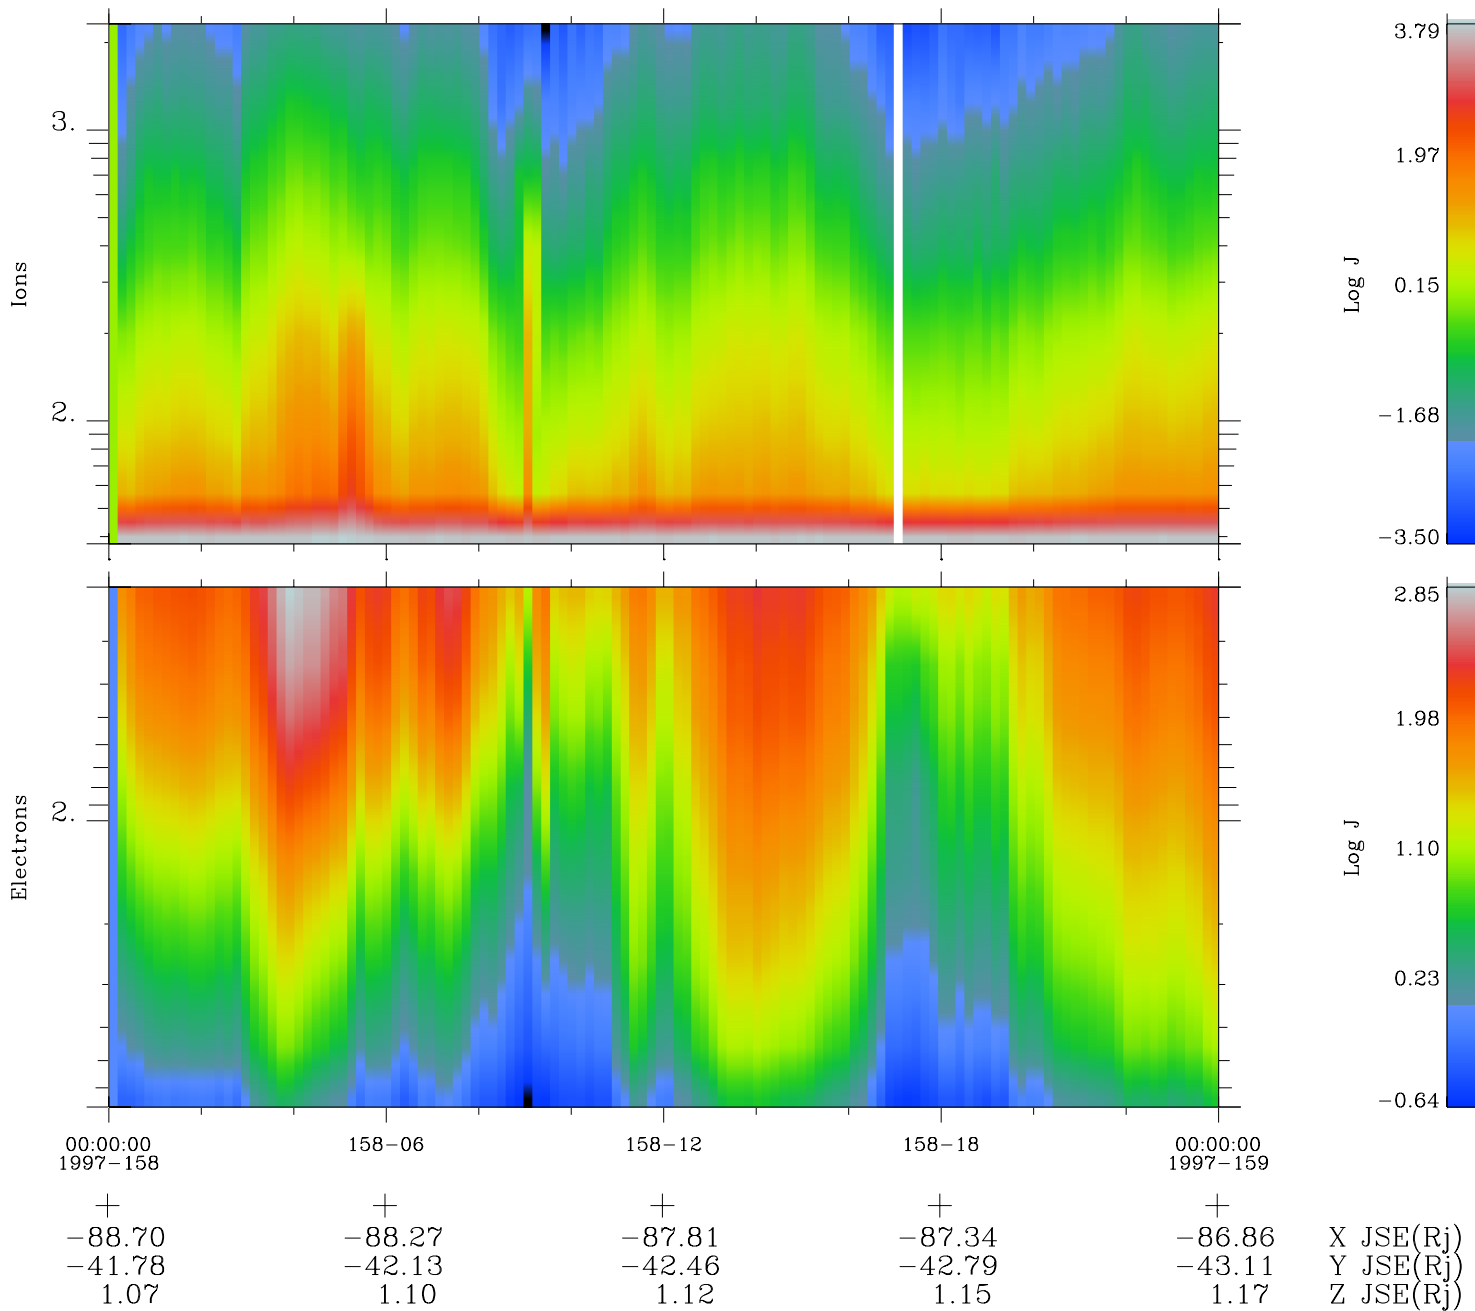

Galileo EPD Real Time Omni Spectrum 97158

Software Version: RTSPEC_OMNI V 1.20
 Data Production: 06-03-00
 Plot Production: Sat Sep 15 10:05:38 2001
 Color File: wondr3
 Geofactor File: 1.1

- ◇ = Jupiter look direction
- = Corotation look direction