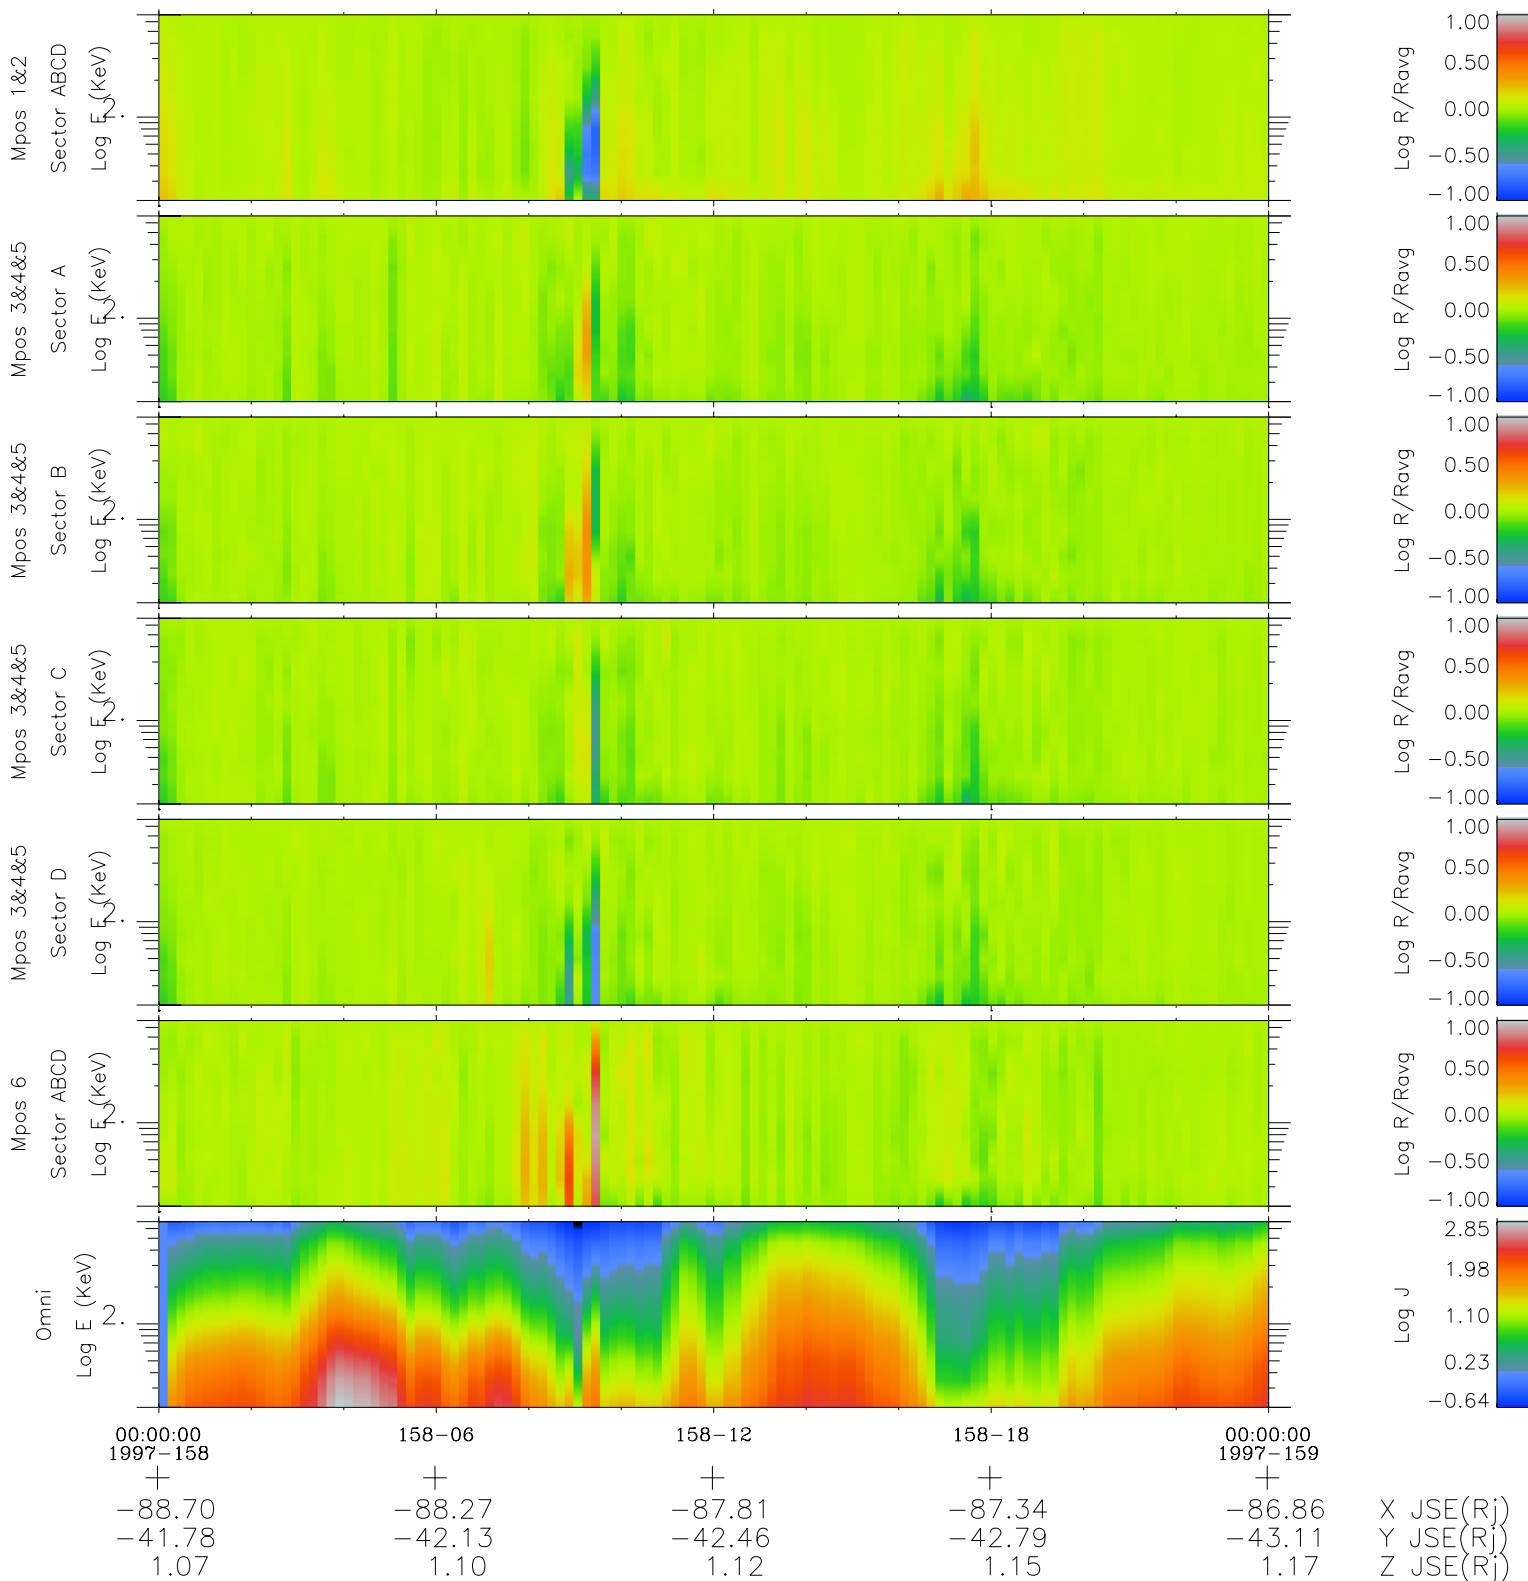

Galileo EPD Real Time R6 Electrons Spectra 97158

Software Version: RTSPEC_R6 V 1.20
 Data Production: 06-03-00
 Plot Production: Sat Sep 15 10:05:32 2001
 Color File: wondr3
 Geofactor File: 1.1

- ◇ = Jupiter look direction
- = Corotation look direction