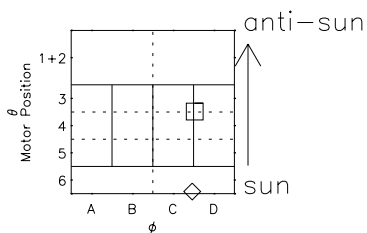

Galileo EPD Real Time R6 Electrons Spectra 97158

Software Version: RTSPEC_R6 V 1.20
 Data Production: 06-03-00
 Plot Production: Sat Sep 15 10:05:32 2001
 Color File: wondr3
 Geofactor File: 1.1

- ◇ = Jupiter look direction
- = Corotation look direction