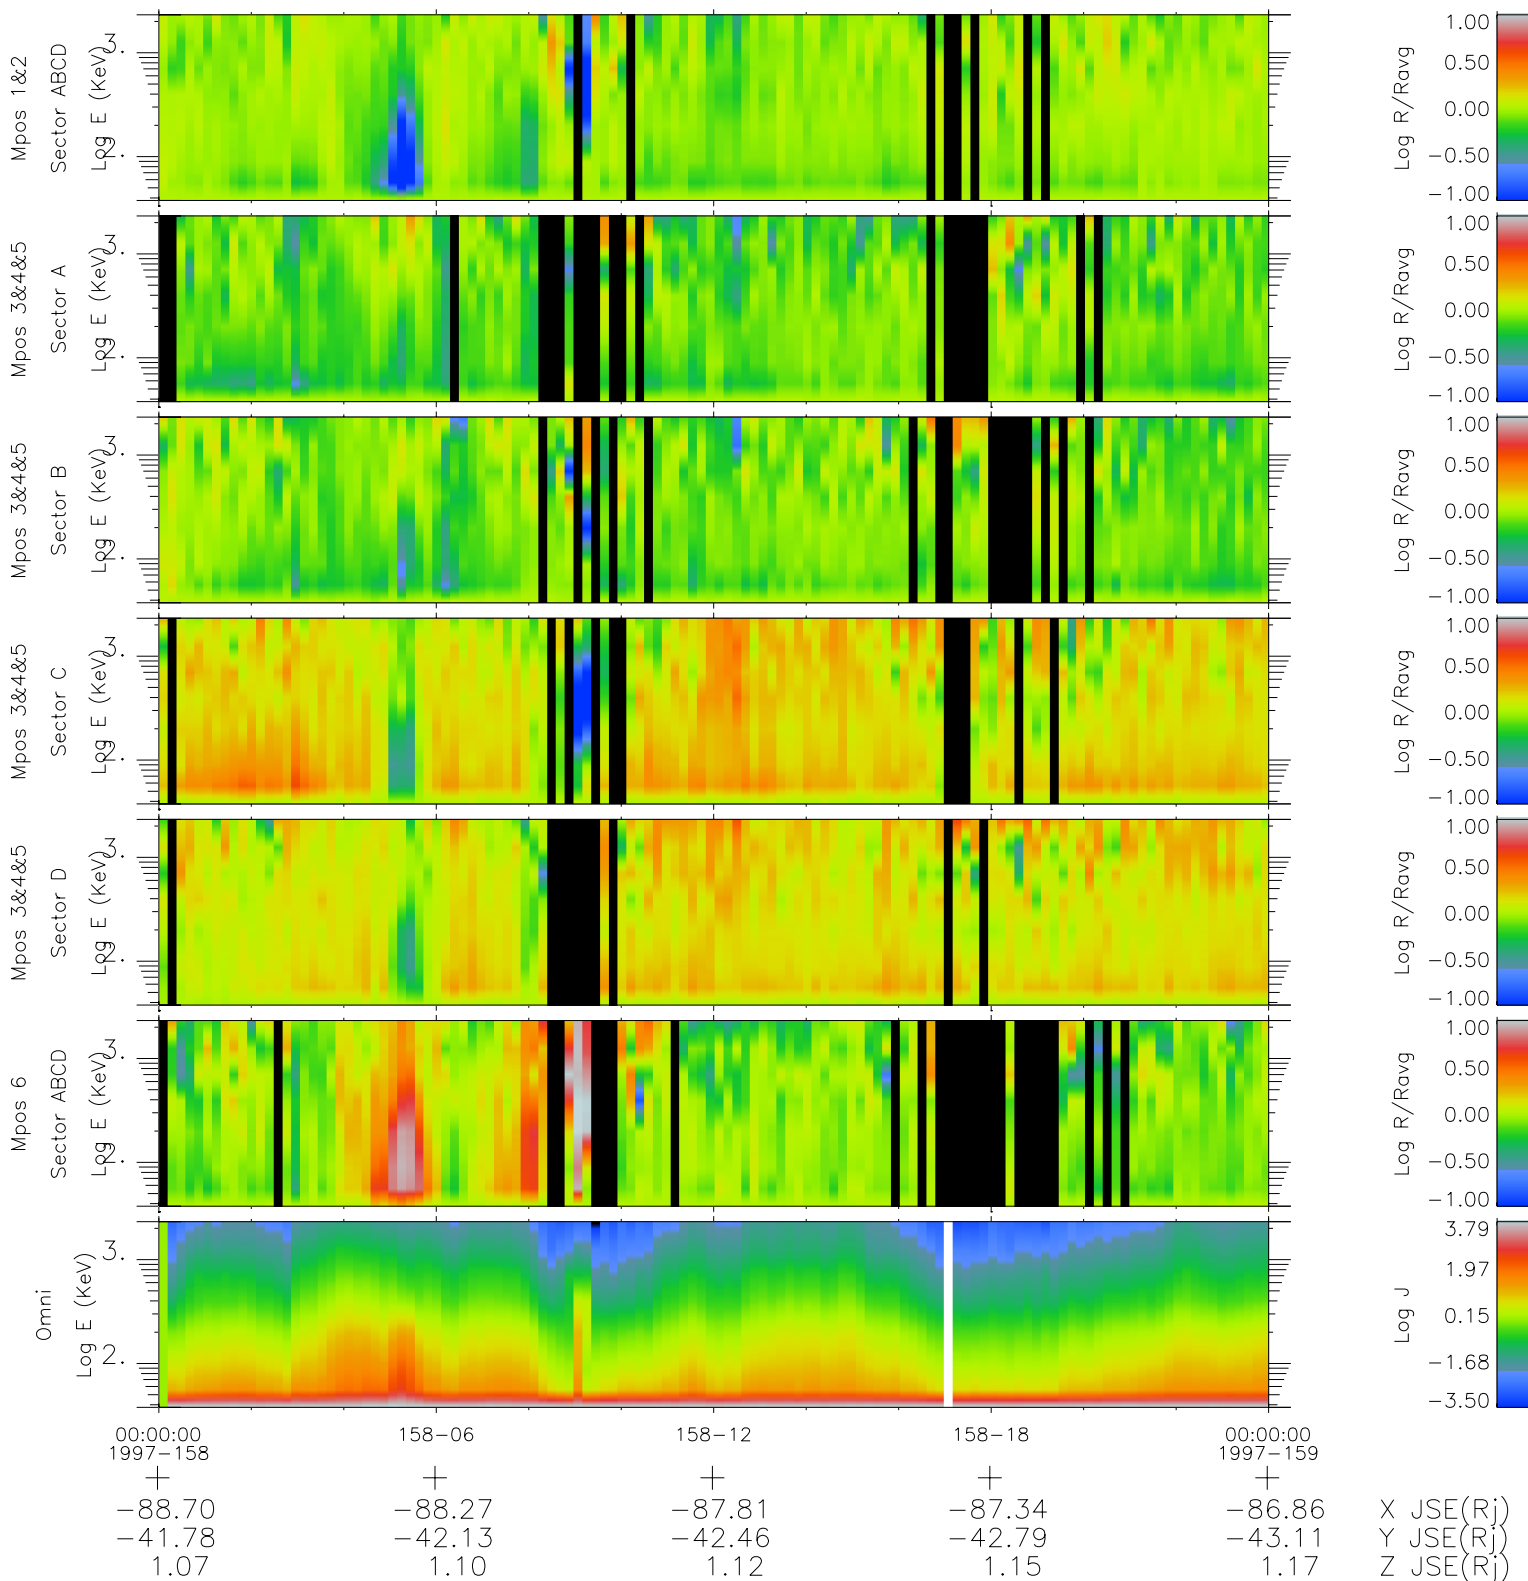

Galileo EPD Real Time R6 Ions Spectra 97158

Software Version: RTSPEC_R6 V 1.20
 Data Production: 06-03-00
 Plot Production: Sat Sep 15 10:05:25 2001
 Color File: wondr3
 Geofactor File: 1.1

◇ = Jupiter look direction
 □ = Corotation look direction