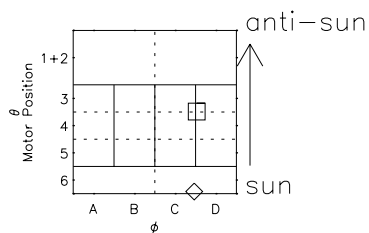

Galileo EPD Real Time R6 Ions Spectra 97158

Software Version: RTSPEC_R6 V 1.20
 Data Production: 06-03-00
 Plot Production: Sat Sep 15 10:05:25 2001
 Color File: wondr3
 Geofactor File: 1.1

◇ = Jupiter look direction
 □ = Corotation look direction