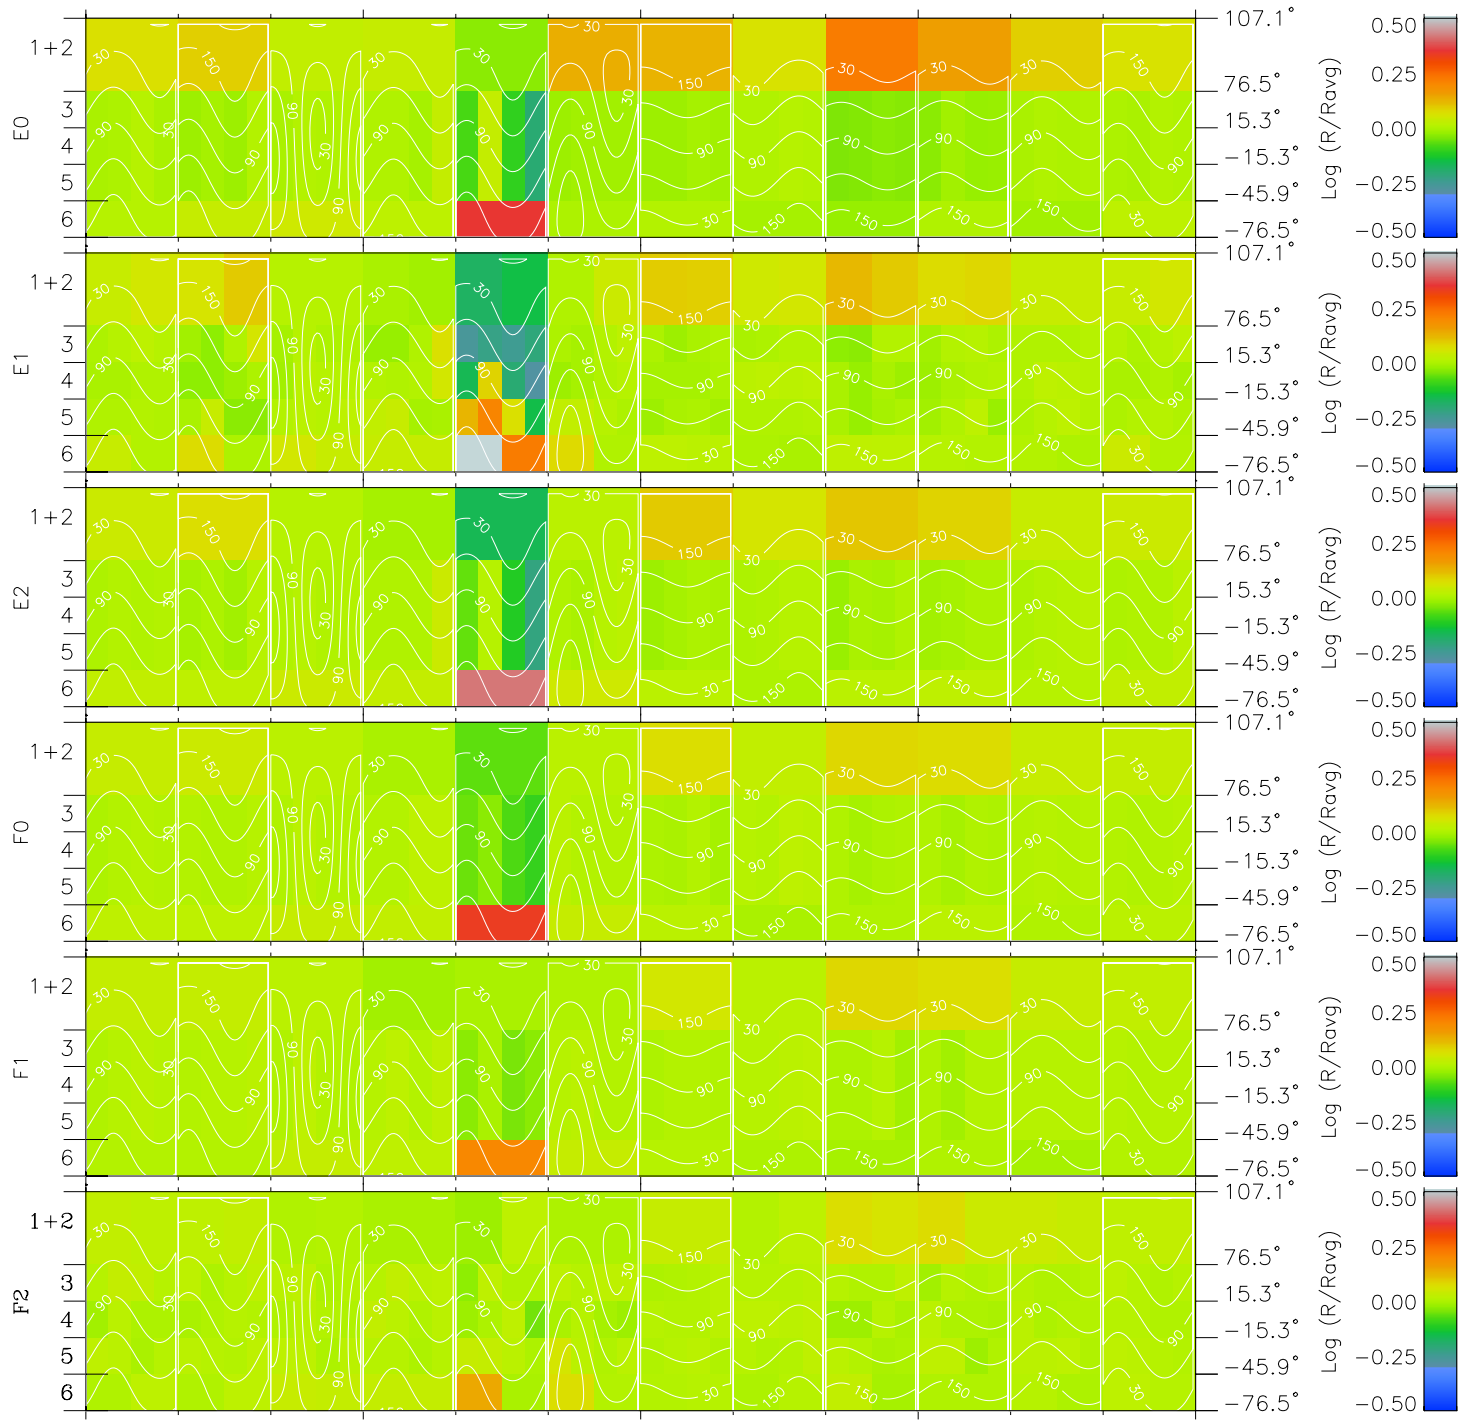

# Galileo EPD Real Time All-Sky Anisotropies 97158

Software Version: RTSKY\_MEAN V 1.20  
 Data Production: 06-03-00  
 Plot Production: Sat Sep 15 10:05:54 2001  
 Color File: wondr3  
 Geofactor File: 1.1

00:00:00 1997-158	158-06	158-12	158-18	00:00:00 1997-159	
+	+	+	+	+	X JSE(R <sub>j</sub> )
-88.70	-88.27	-87.81	-87.34	-86.86	Y JSE(R <sub>j</sub> )
-41.78	-42.13	-42.46	-42.79	-43.11	Z JSE(R <sub>j</sub> )
1.07	1.10	1.12	1.15	1.17	

- ◇ = Jupiter look direction
- = Corotation look direction