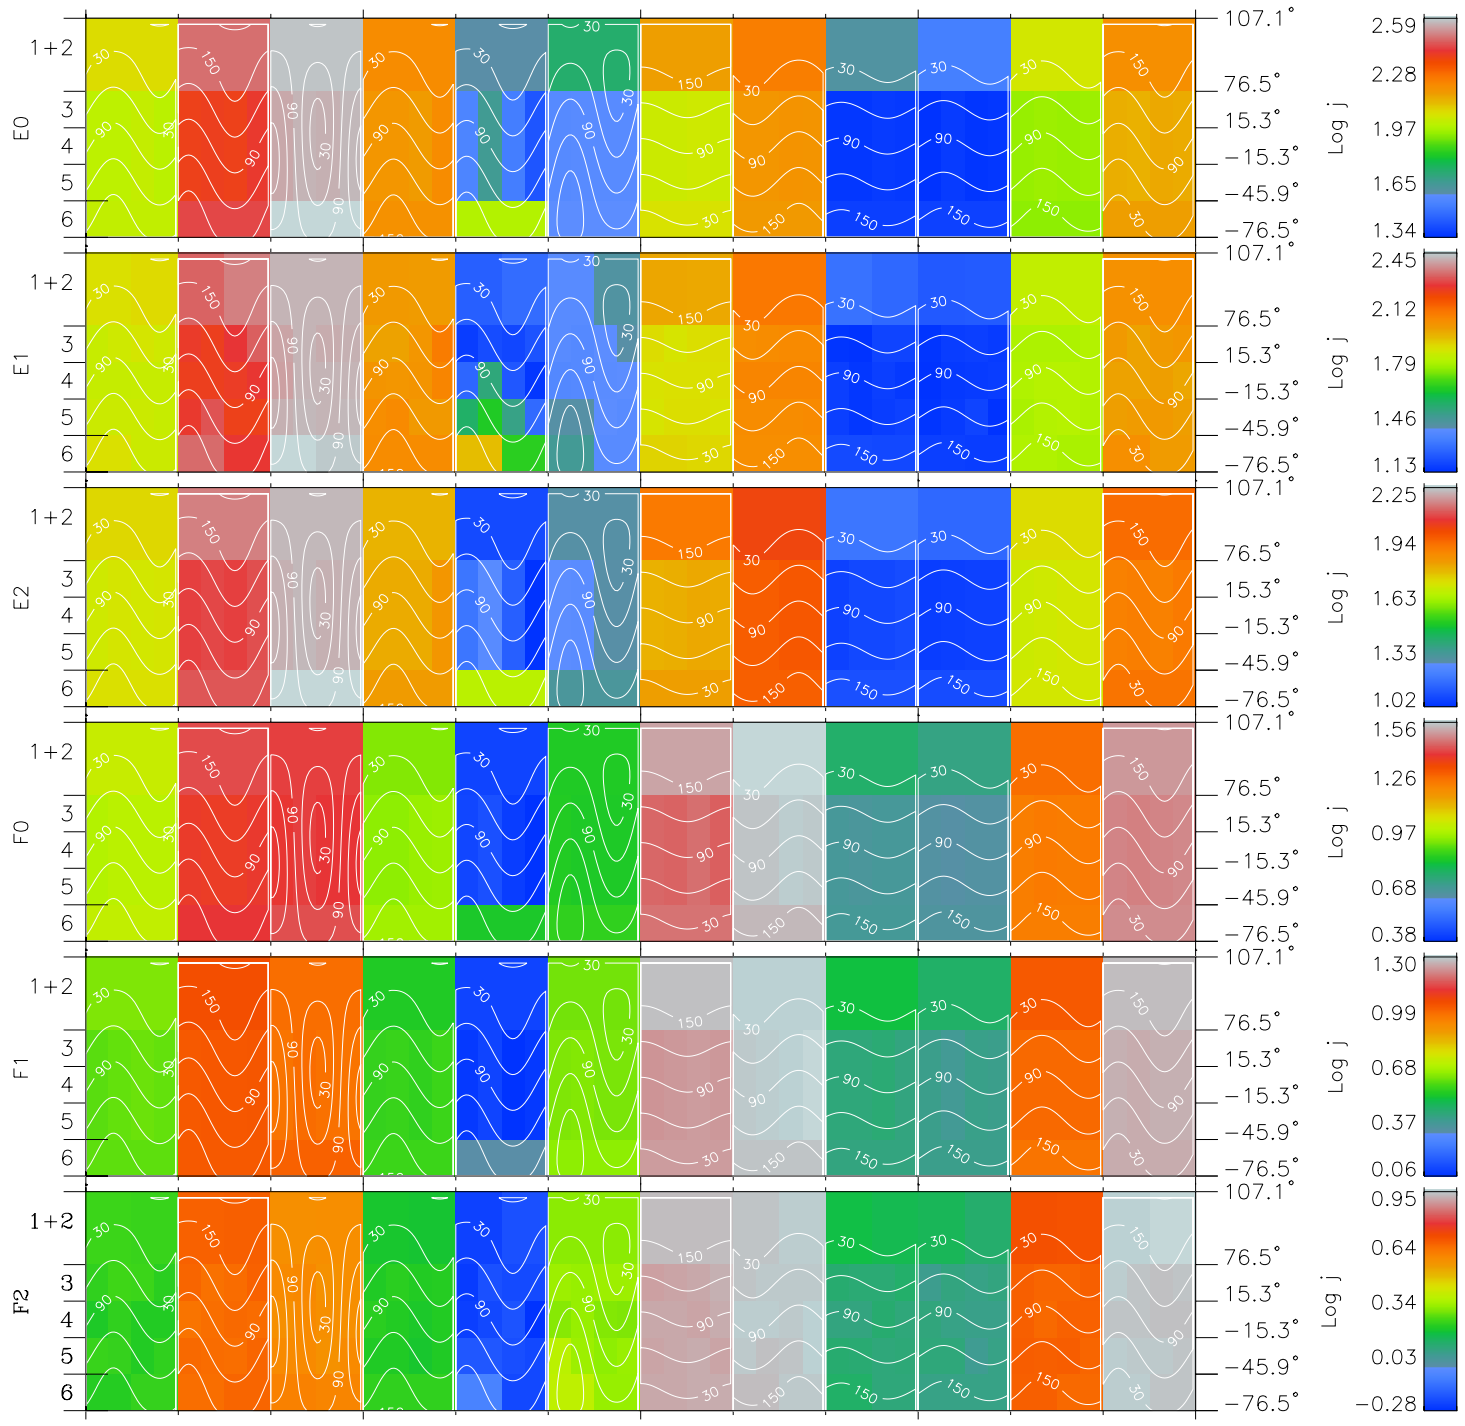

Galileo EPD Real Time All-Sky Anisotropies 97158

Software Version: RTSKY_FLUX V 1.20
 Data Production: 06-03-00
 Plot Production: Sat Sep 15 10:06:09 2001
 Color File: wondr3
 Geofactor File: 1.1

00:00:00 1997-158	158-06	158-12	158-18	00:00:00 1997-159	
+	+	+	+	+	
-88.70	-88.27	-87.81	-87.34	-86.86	X JSE(R _j)
-41.78	-42.13	-42.46	-42.79	-43.11	Y JSE(R _j)
1.07	1.10	1.12	1.15	1.17	Z JSE(R _j)

- ◇ = Jupiter look direction
- = Corotation look direction