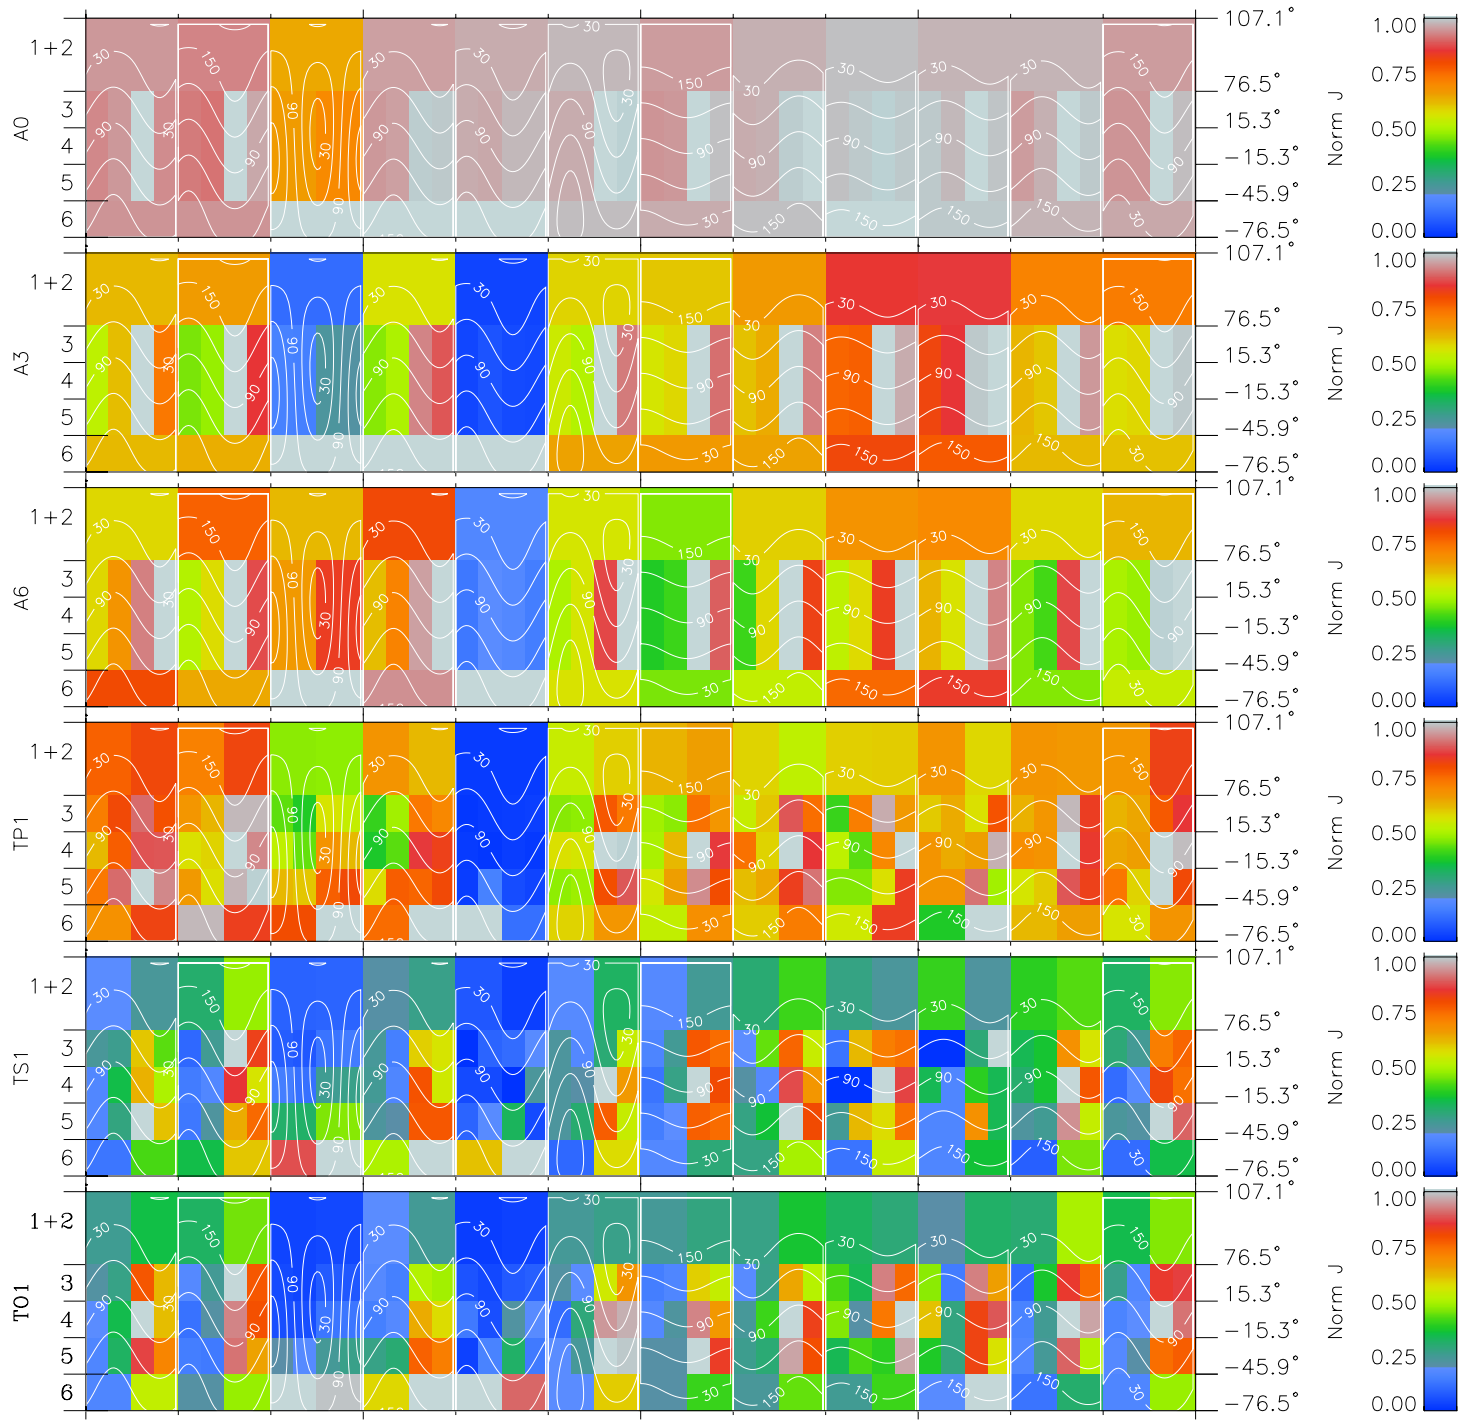

# Galileo EPD Real Time All-Sky Anisotropies 97158

Software Version: RTSKY\_NORM V 1.20  
 Data Production: 06-03-00  
 Plot Production: Sat Sep 15 10:06:17 2001  
 Color File: wondr3  
 Geofactor File: 1.1

00:00:00 1997-158	158-06	158-12	158-18	00:00:00 1997-159	
+	+	+	+	+	
-88.70	-88.27	-87.81	-87.34	-86.86	X JSE(R <sub>j</sub> )
-41.78	-42.13	-42.46	-42.79	-43.11	Y JSE(R <sub>j</sub> )
1.07	1.10	1.12	1.15	1.17	Z JSE(R <sub>j</sub> )

- ◇ = Jupiter look direction
- = Corotation look direction