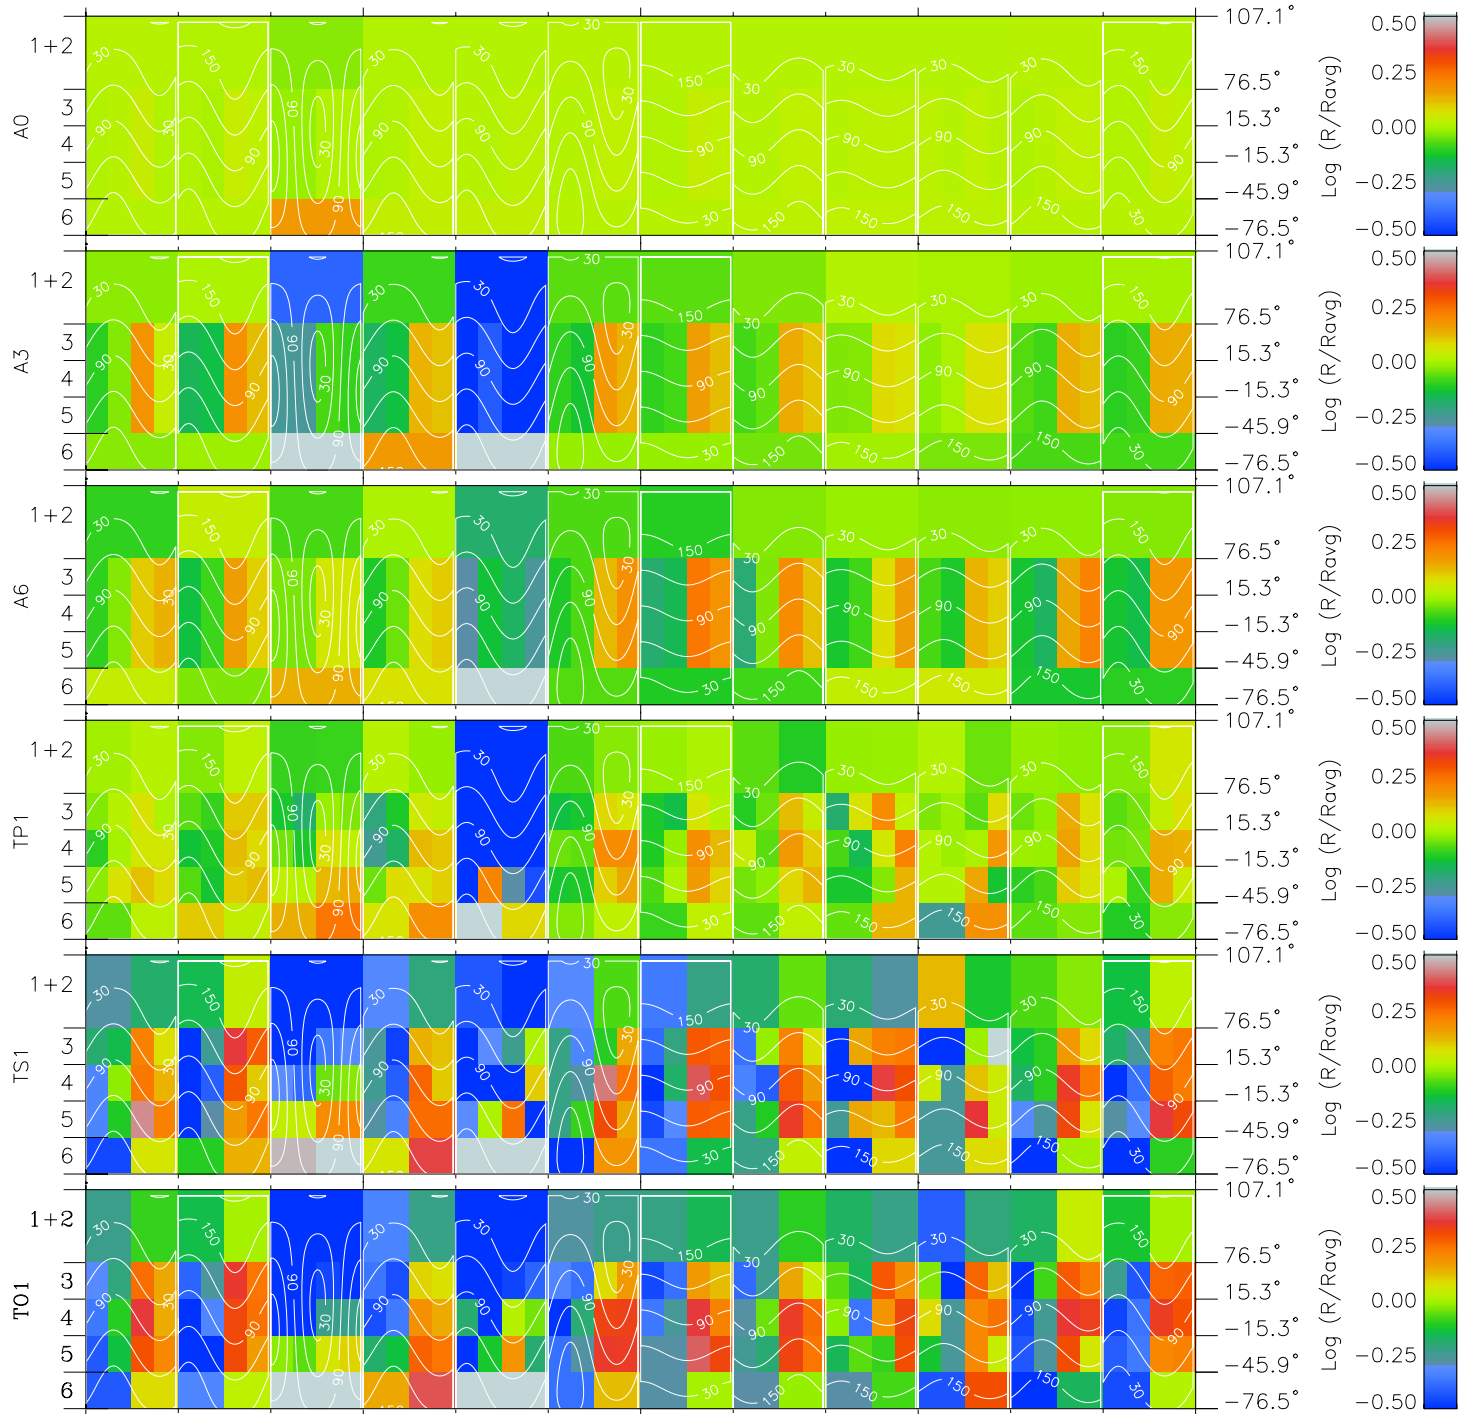

Galileo EPD Real Time All-Sky Anisotropies 97158

Software Version: RTSKY_MEAN V 1.20
 Data Production: 06-03-00
 Plot Production: Sat Sep 15 10:05:47 2001
 Color File: wondr3
 Geofactor File: 1.1

00:00:00 1997-158	158-06	158-12	158-18	00:00:00 1997-159	
+	+	+	+	+	
-88.70	-88.27	-87.81	-87.34	-86.86	X JSE(R _j)
-41.78	-42.13	-42.46	-42.79	-43.11	Y JSE(R _j)
1.07	1.10	1.12	1.15	1.17	Z JSE(R _j)

- ◇ = Jupiter look direction
- = Corotation look direction