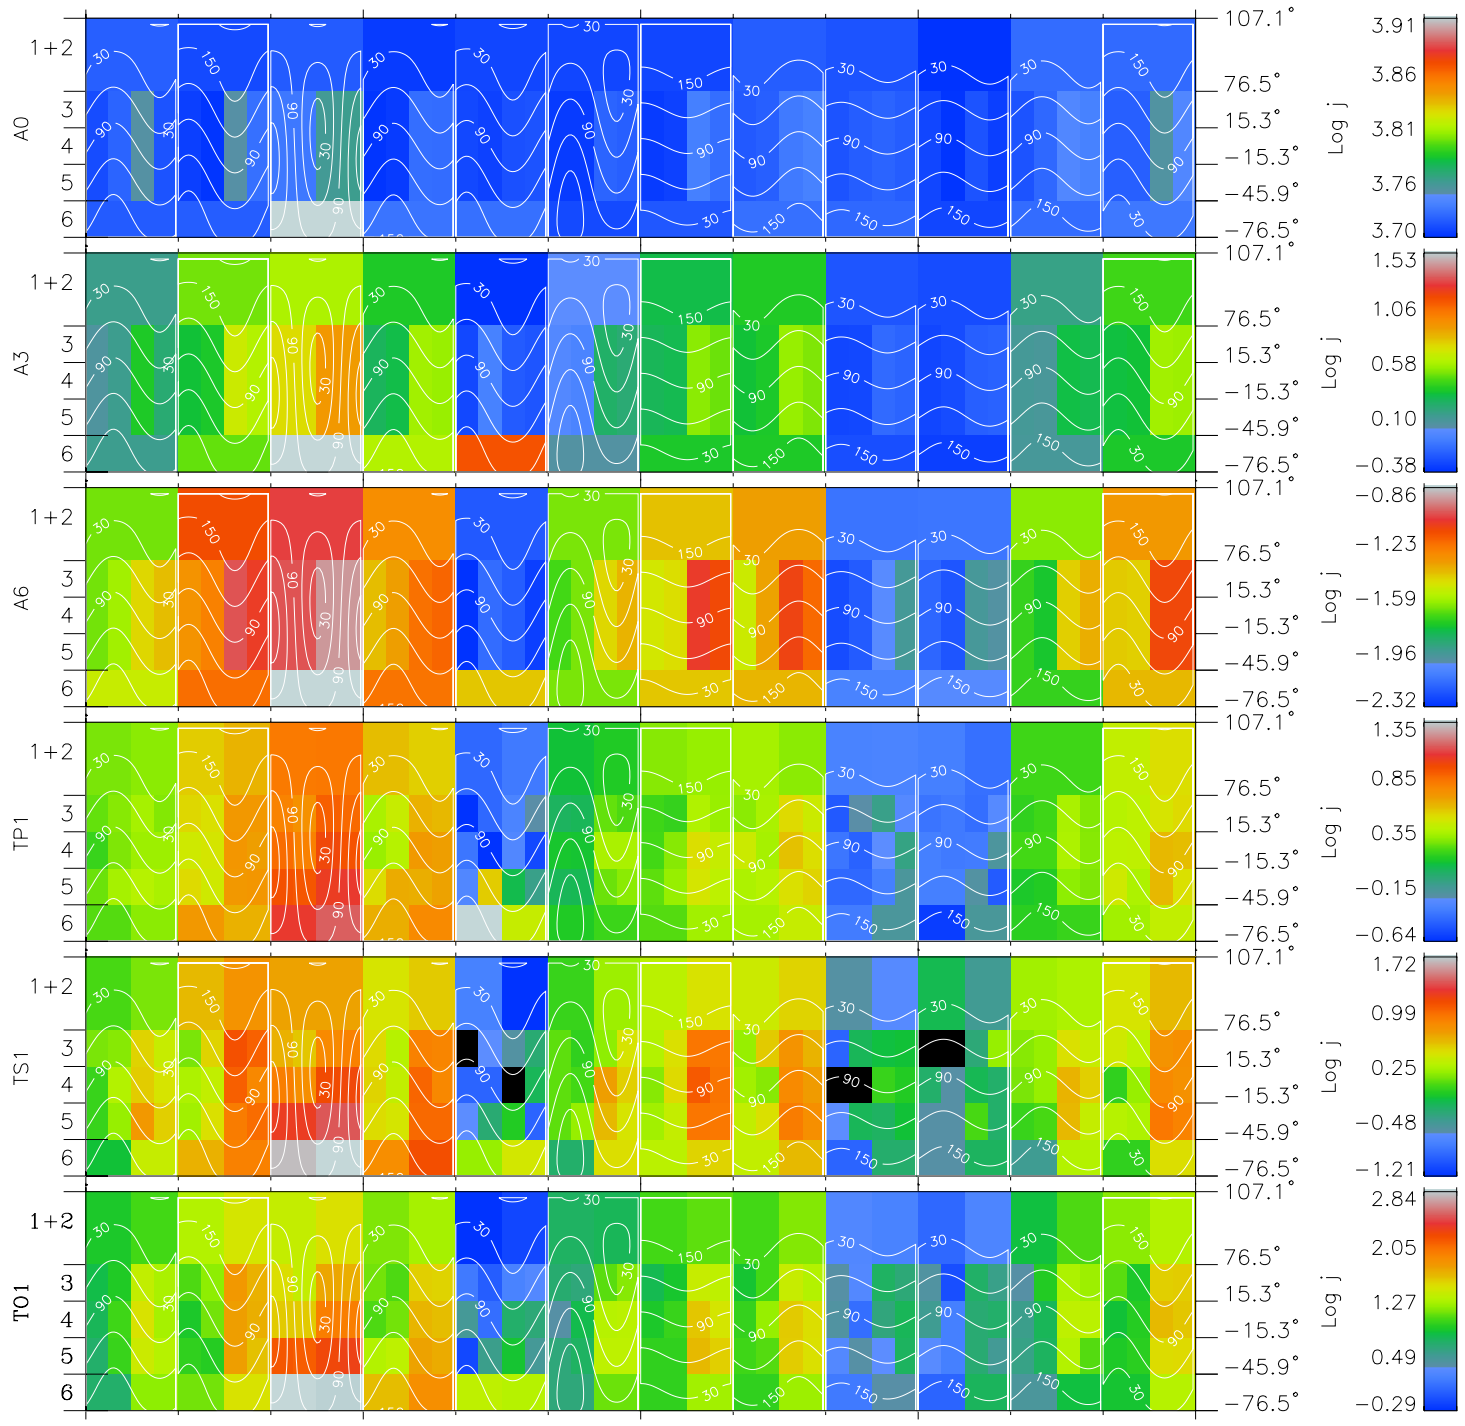

Galileo EPD Real Time All-Sky Anisotropies 97158

Software Version: RTSKY_FLUX V 1.20
 Data Production: 06-03-00
 Plot Production: Sat Sep 15 10:06:02 2001
 Color File: wondr3
 Geofactor File: 1.1

00:00:00 1997-158	158-06	158-12	158-18	00:00:00 1997-159	X JSE(R _j)
+ -88.70	+ -88.27	+ -87.81	+ -87.34	+ -86.86	
-41.78	-42.13	-42.46	-42.79	-43.11	Y JSE(R _j)
1.07	1.10	1.12	1.15	1.17	Z JSE(R _j)

- ◇ = Jupiter look direction
- = Corotation look direction