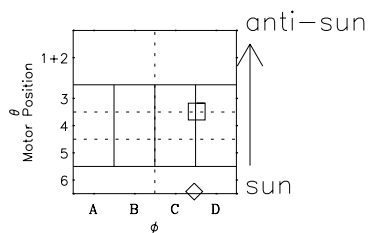

Galileo EPD Real-Time Omni 97158

Software Version: RTLINE_OMNI V 1.20
Data Production: 06-03-00
Plot Production: Sat Sep 15 10:07:43 2001

- ◇ = Jupiter look direction
- = Corotation look direction