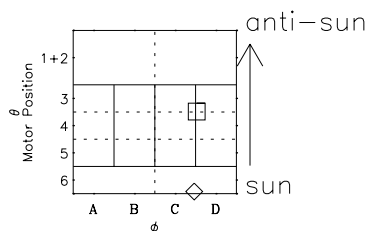

Galileo EPD Real-Time Omni 97158

Software Version: RTLINE_OMNI V 1.20
Data Production: 06-03-00
Plot Production: Sat Sep 15 10:07:43 2001

◇ = Jupiter look direction
□ = Corotation look direction