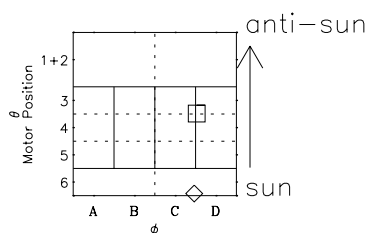

Galileo EPD Real-Time Omni 97158

Software Version: RTLINE_OMNI V 1.20
Data Production: 06-03-00
Plot Production: Sat Sep 15 10:07:41 2001

◇ = Jupiter look direction
□ = Corotation look direction