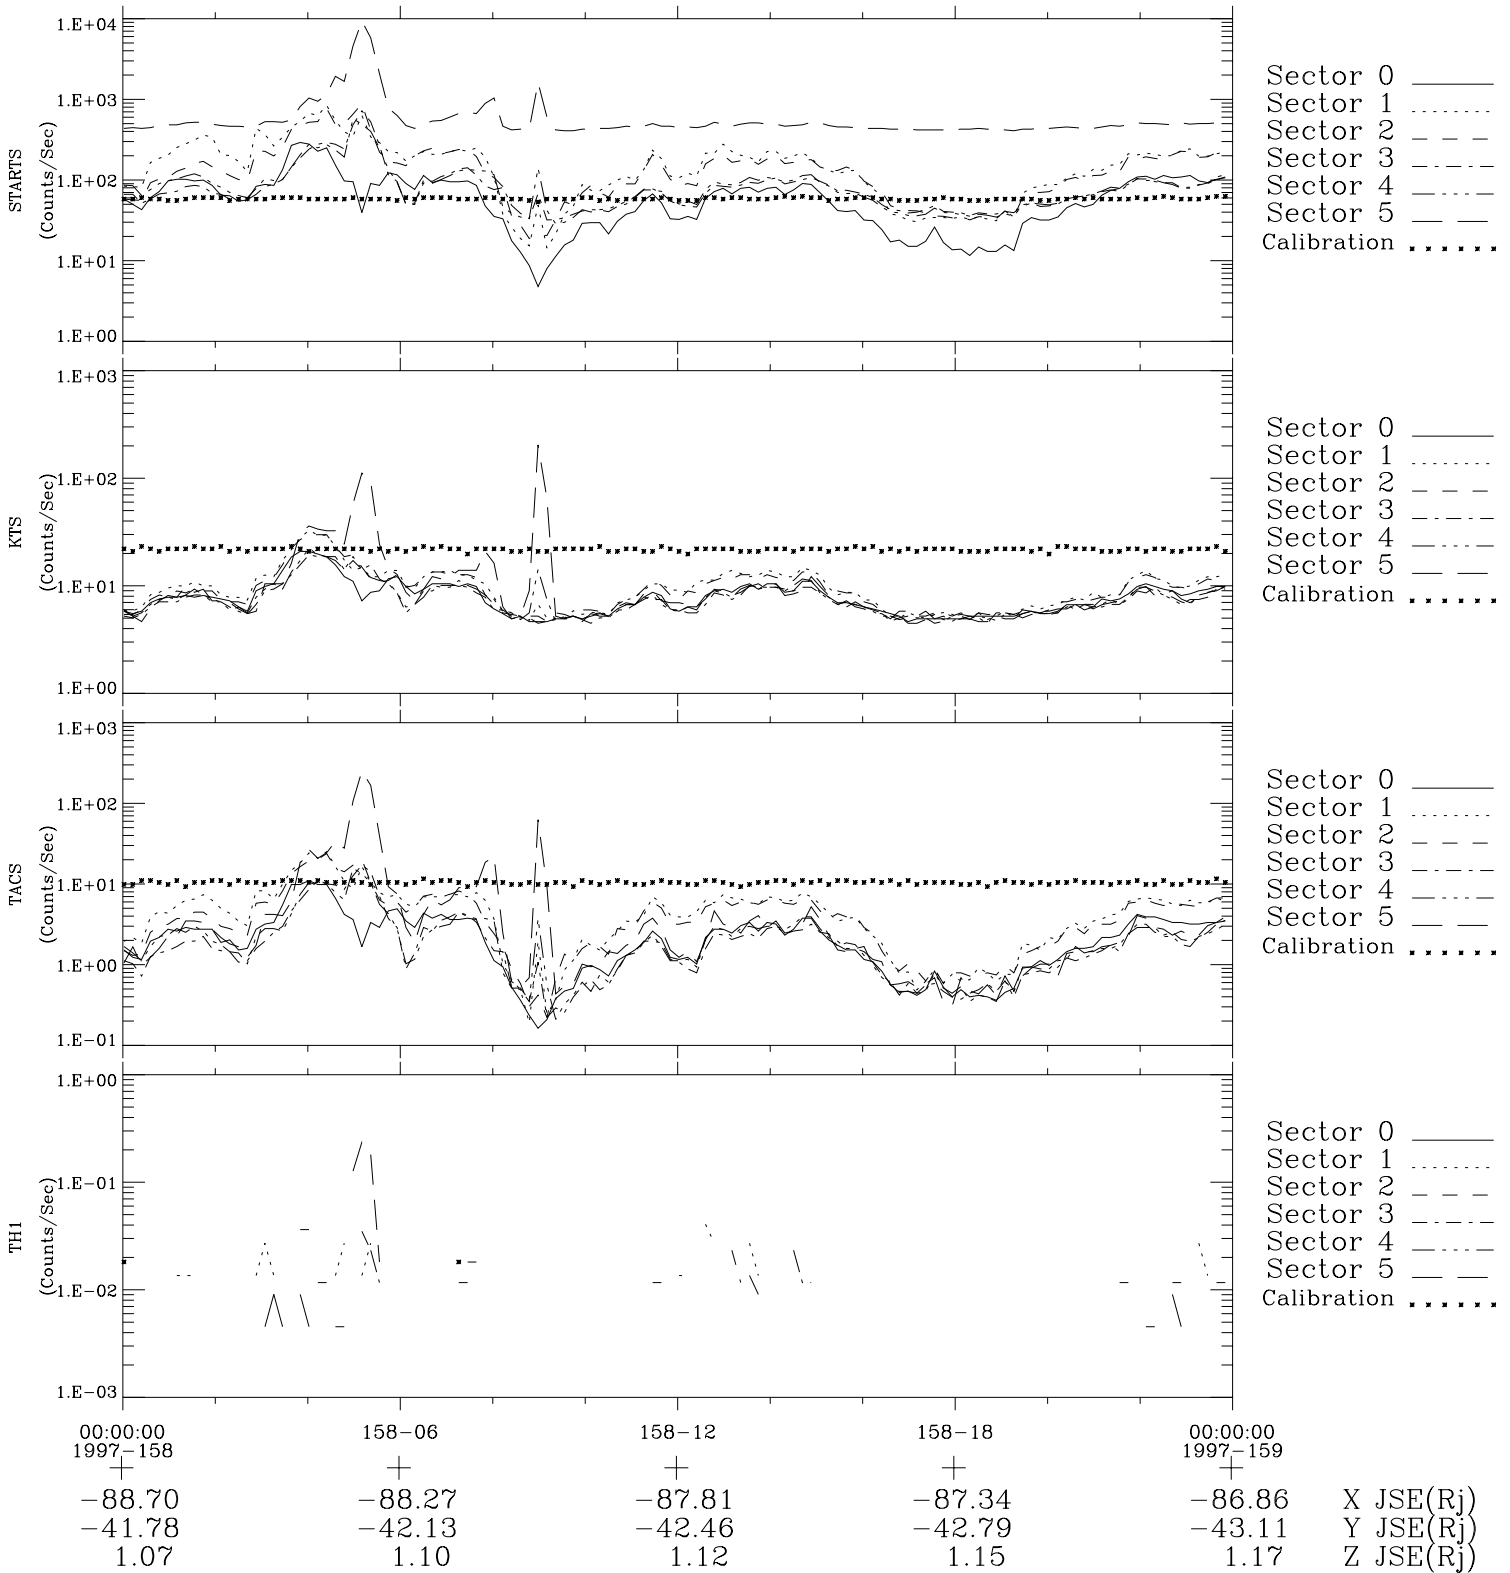

# Galileo EPD Real-Time Six-Sector 97158

Software Version: RTLINE\_R6 V 1.20  
Data Production: 06-03-00  
Plot Production: Sat Sep 15 10:07:51 2001

◇ = Jupiter look direction  
□ = Corotation look direction