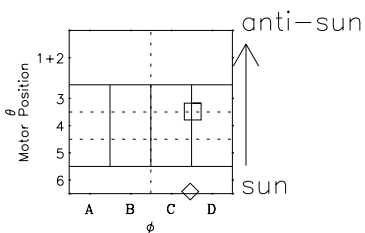

# Galileo EPD Real-Time Six-Sector 97158

Software Version: RTLINE\_R6 V 1.20  
Data Production: 06-03-00  
Plot Production: Sat Sep 15 10:07:51 2001

◇ = Jupiter look direction  
□ = Corotation look direction