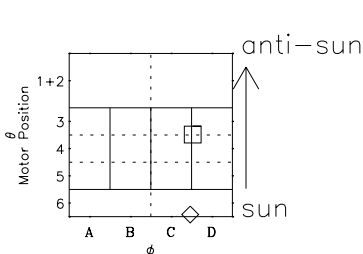

Galileo EPD Real-Time Six-Sector 97158

Software Version: RTLINE_R6 V 1.20
Data Production: 06-03-00
Plot Production: Sat Sep 15 10:07:50 2001

◇ = Jupiter look direction
□ = Corotation look direction