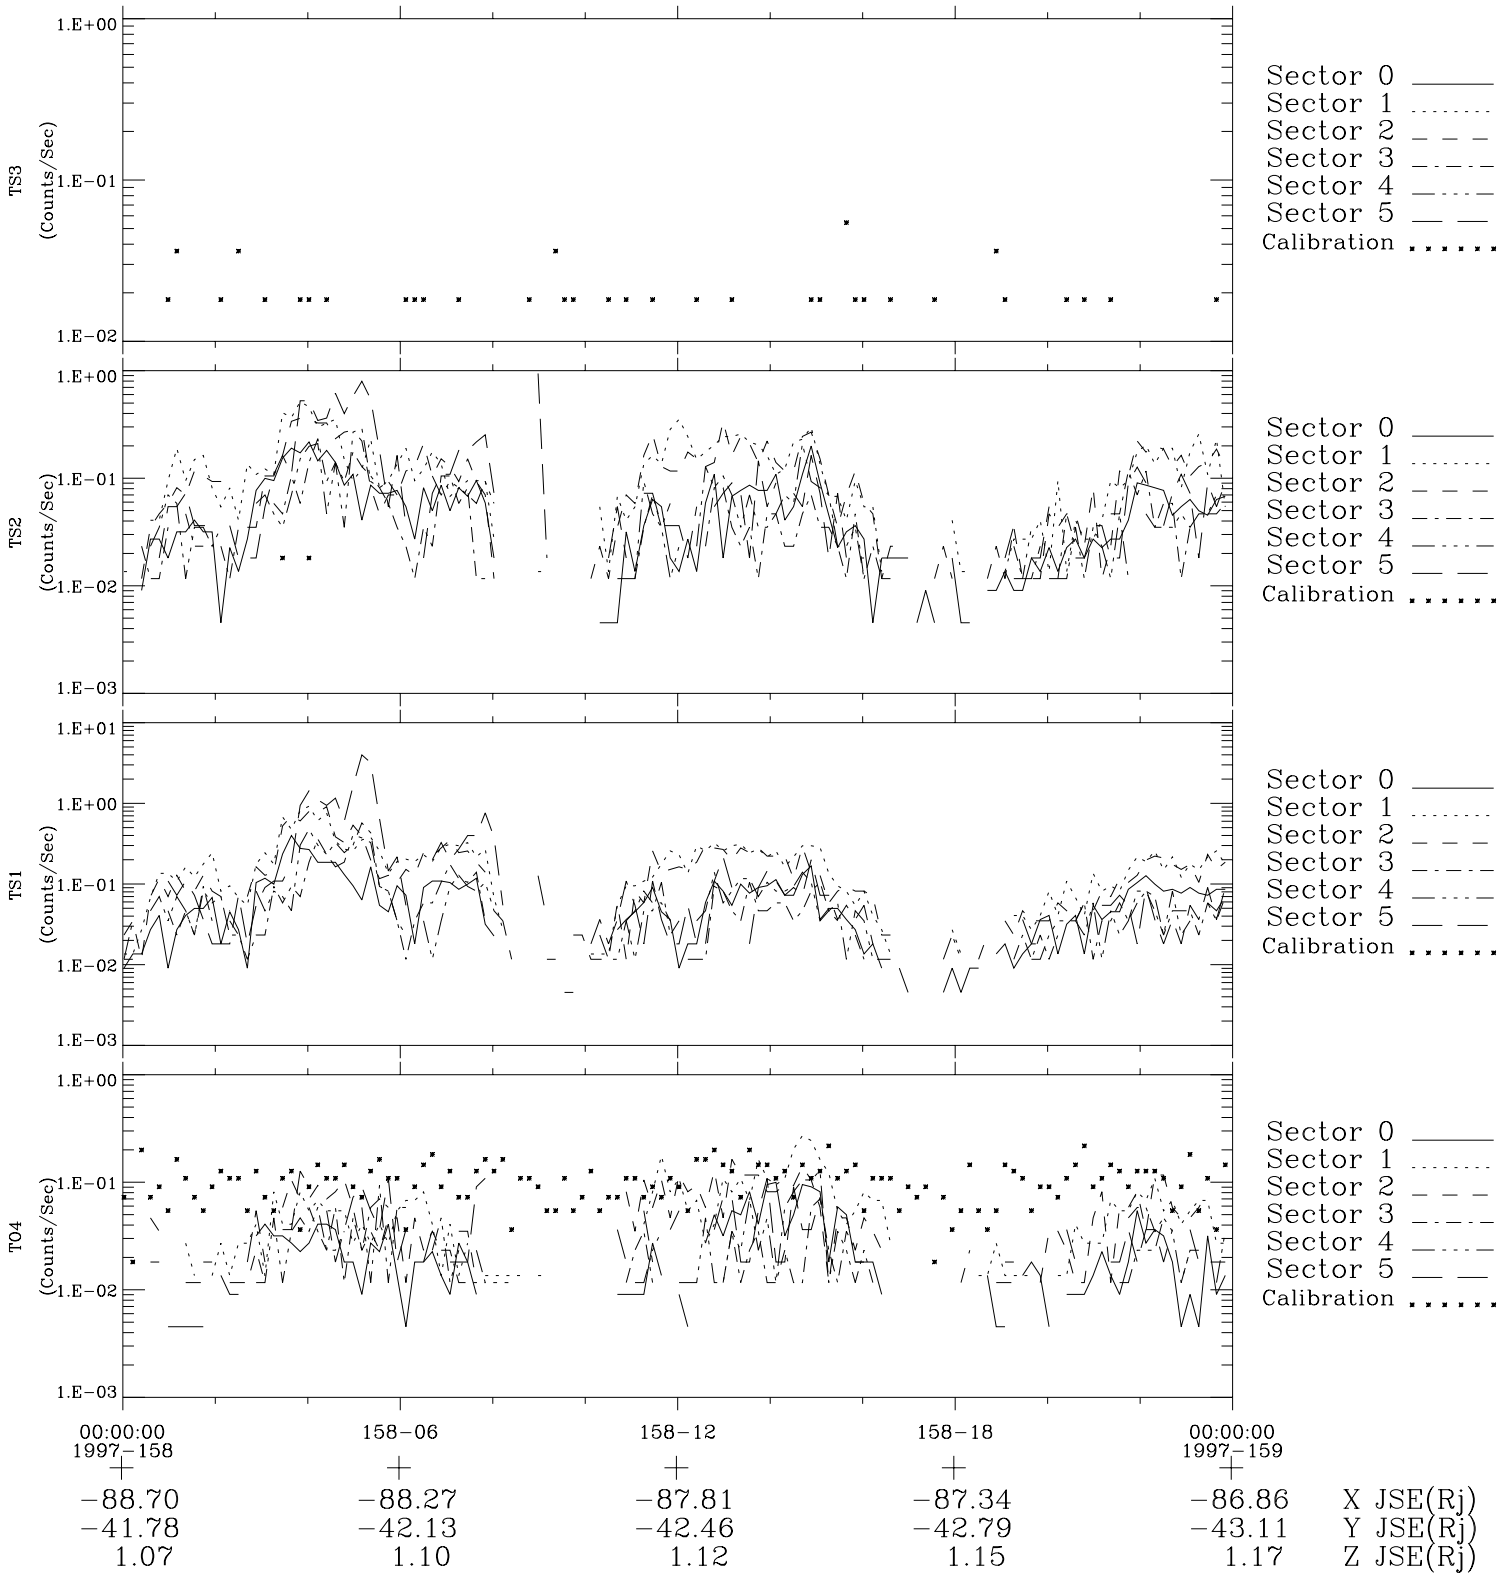

Galileo EPD Real-Time Six-Sector 97158

Software Version: RTLINE_R6 V 1.20
Data Production: 06-03-00
Plot Production: Sat Sep 15 10:07:50 2001

◇ = Jupiter look direction
□ = Corotation look direction