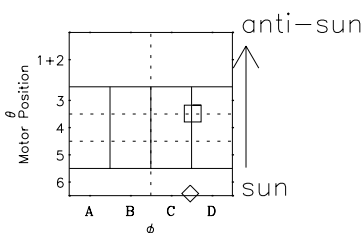

Galileo EPD Real-Time Six-Sector 97158

Software Version: RTLINE_R6 V 1.20
Data Production: 06-03-00
Plot Production: Sat Sep 15 10:07:49 2001

◇ = Jupiter look direction
□ = Corotation look direction