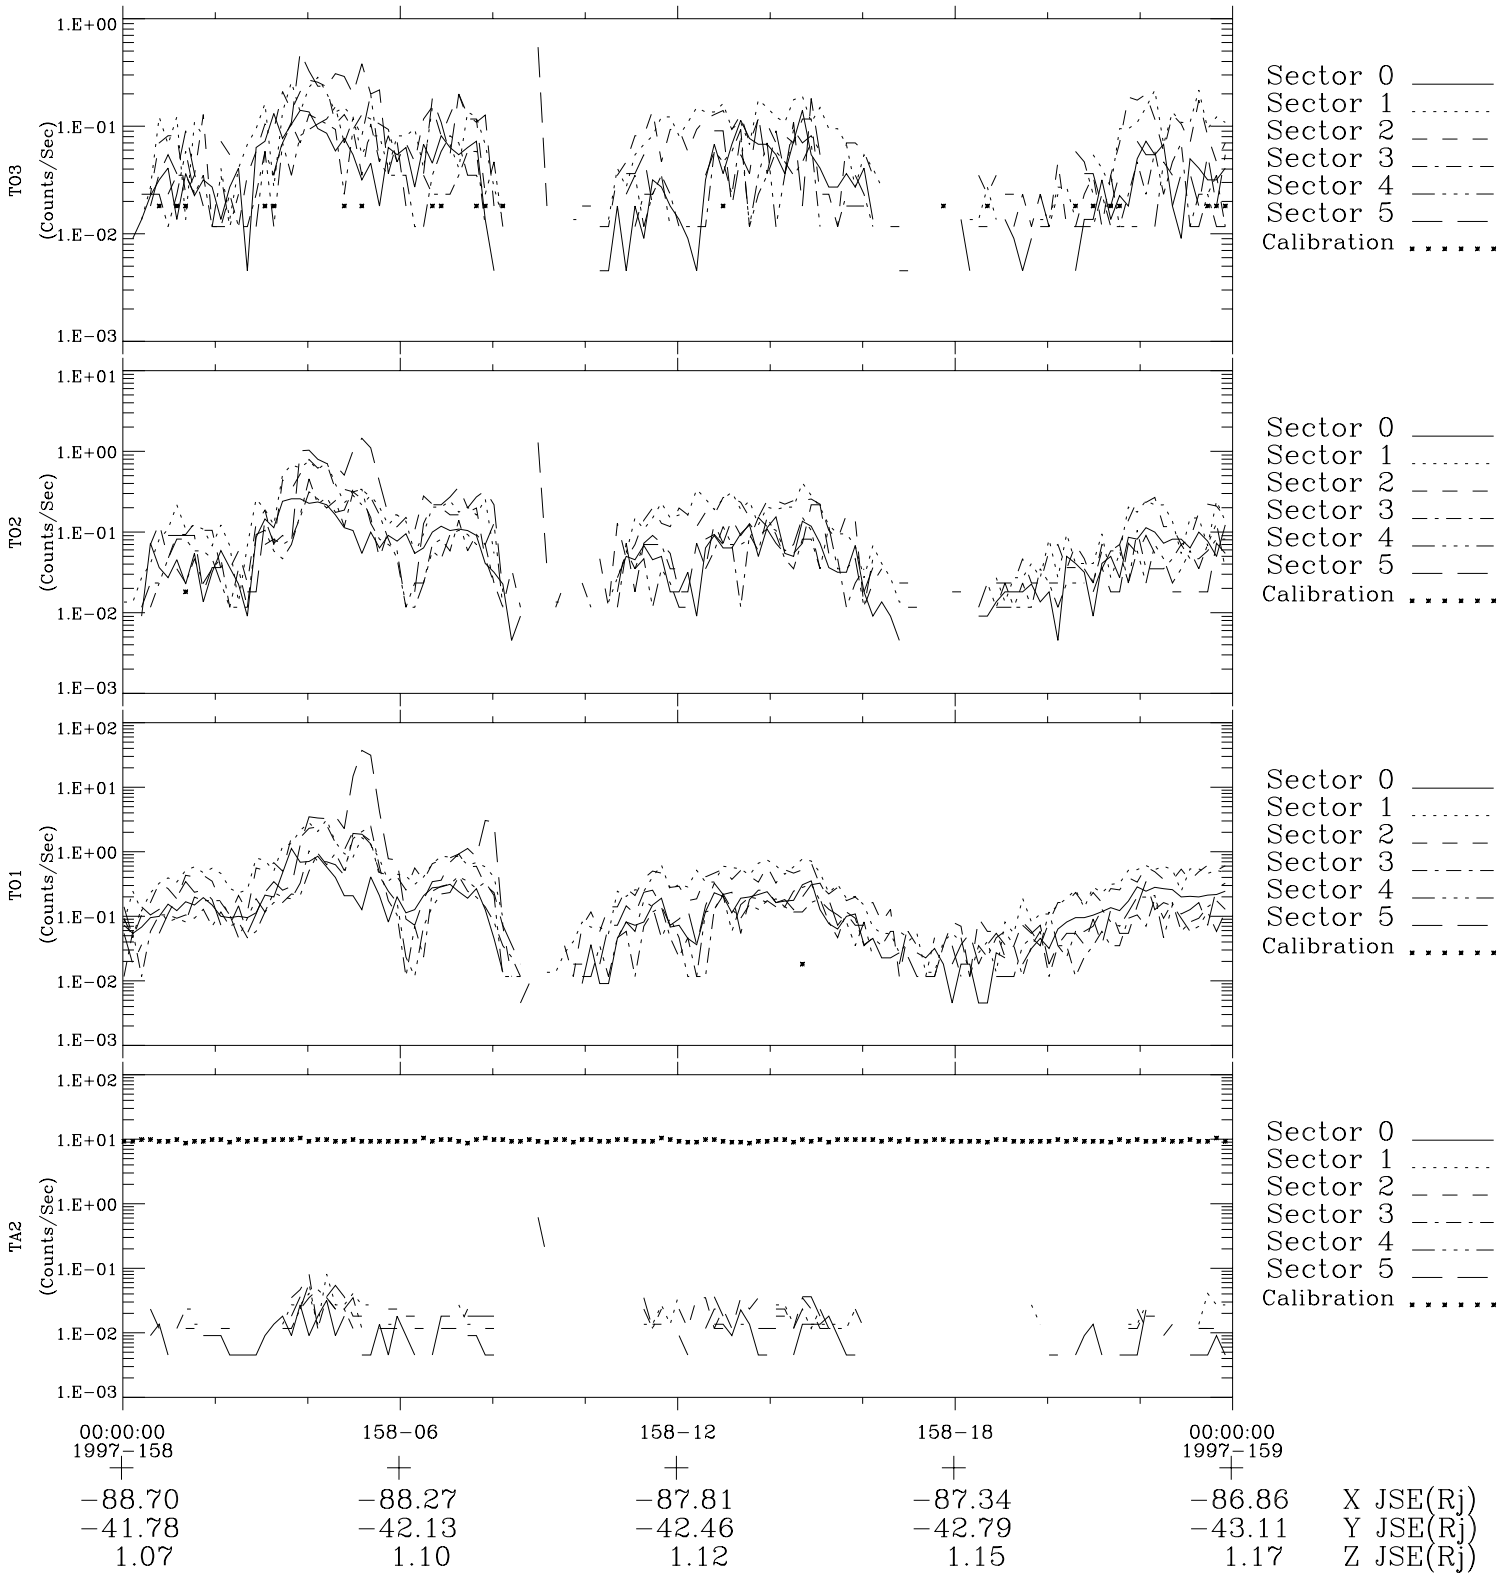

Galileo EPD Real-Time Six-Sector 97158

Software Version: RTLINE_R6 V 1.20
Data Production: 06-03-00
Plot Production: Sat Sep 15 10:07:49 2001

◇ = Jupiter look direction
□ = Corotation look direction