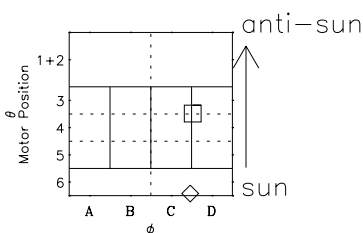

# Galileo EPD Real-Time Six-Sector 97158

Software Version: RTLINE\_R6 V 1.20  
Data Production: 06-03-00  
Plot Production: Sat Sep 15 10:07:49 2001

- ◇ = Jupiter look direction
- = Corotation look direction