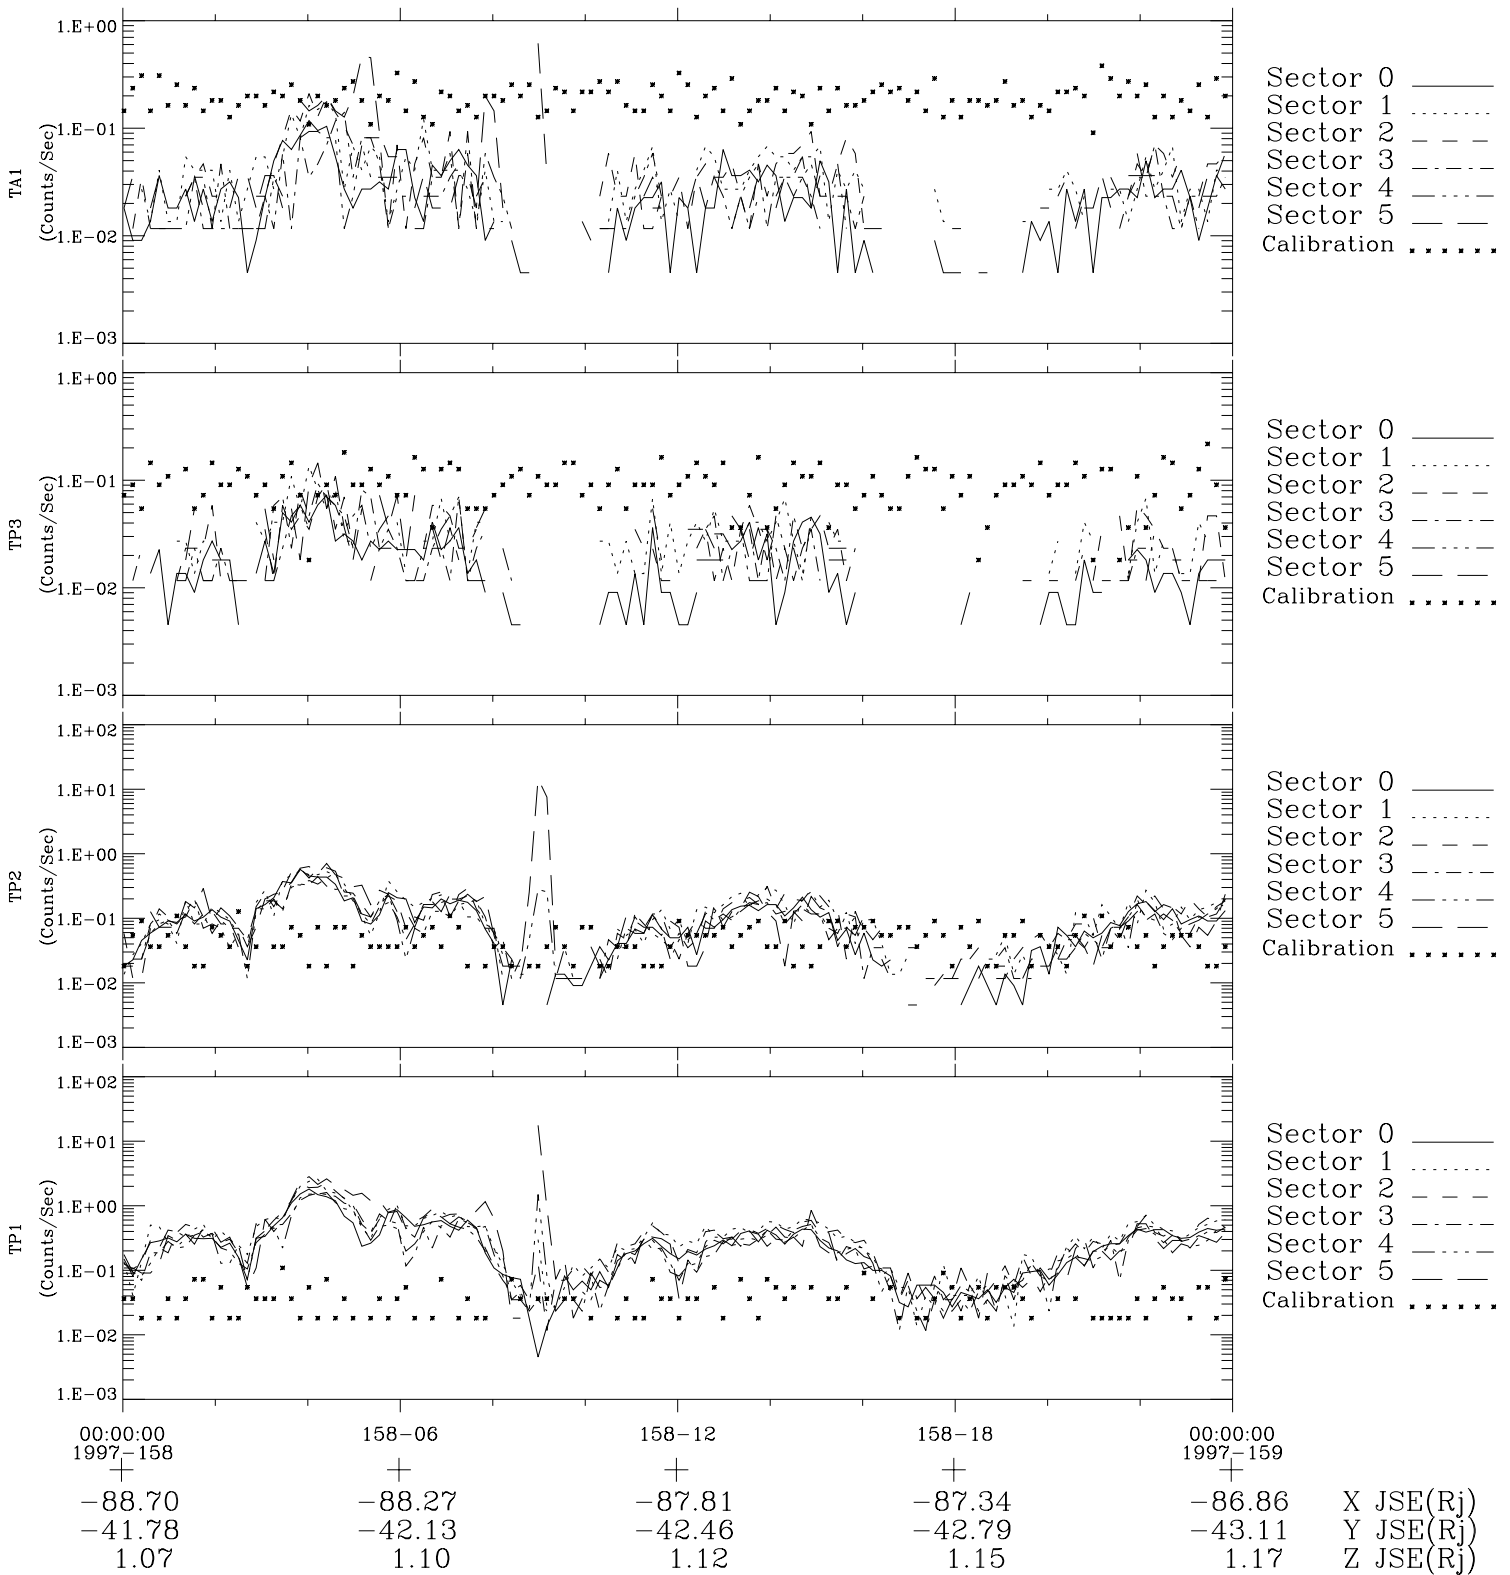

# Galileo EPD Real-Time Six-Sector 97158

Software Version: RTLINE\_R6 V 1.20  
Data Production: 06-03-00  
Plot Production: Sat Sep 15 10:07:49 2001

- ◇ = Jupiter look direction
- = Corotation look direction