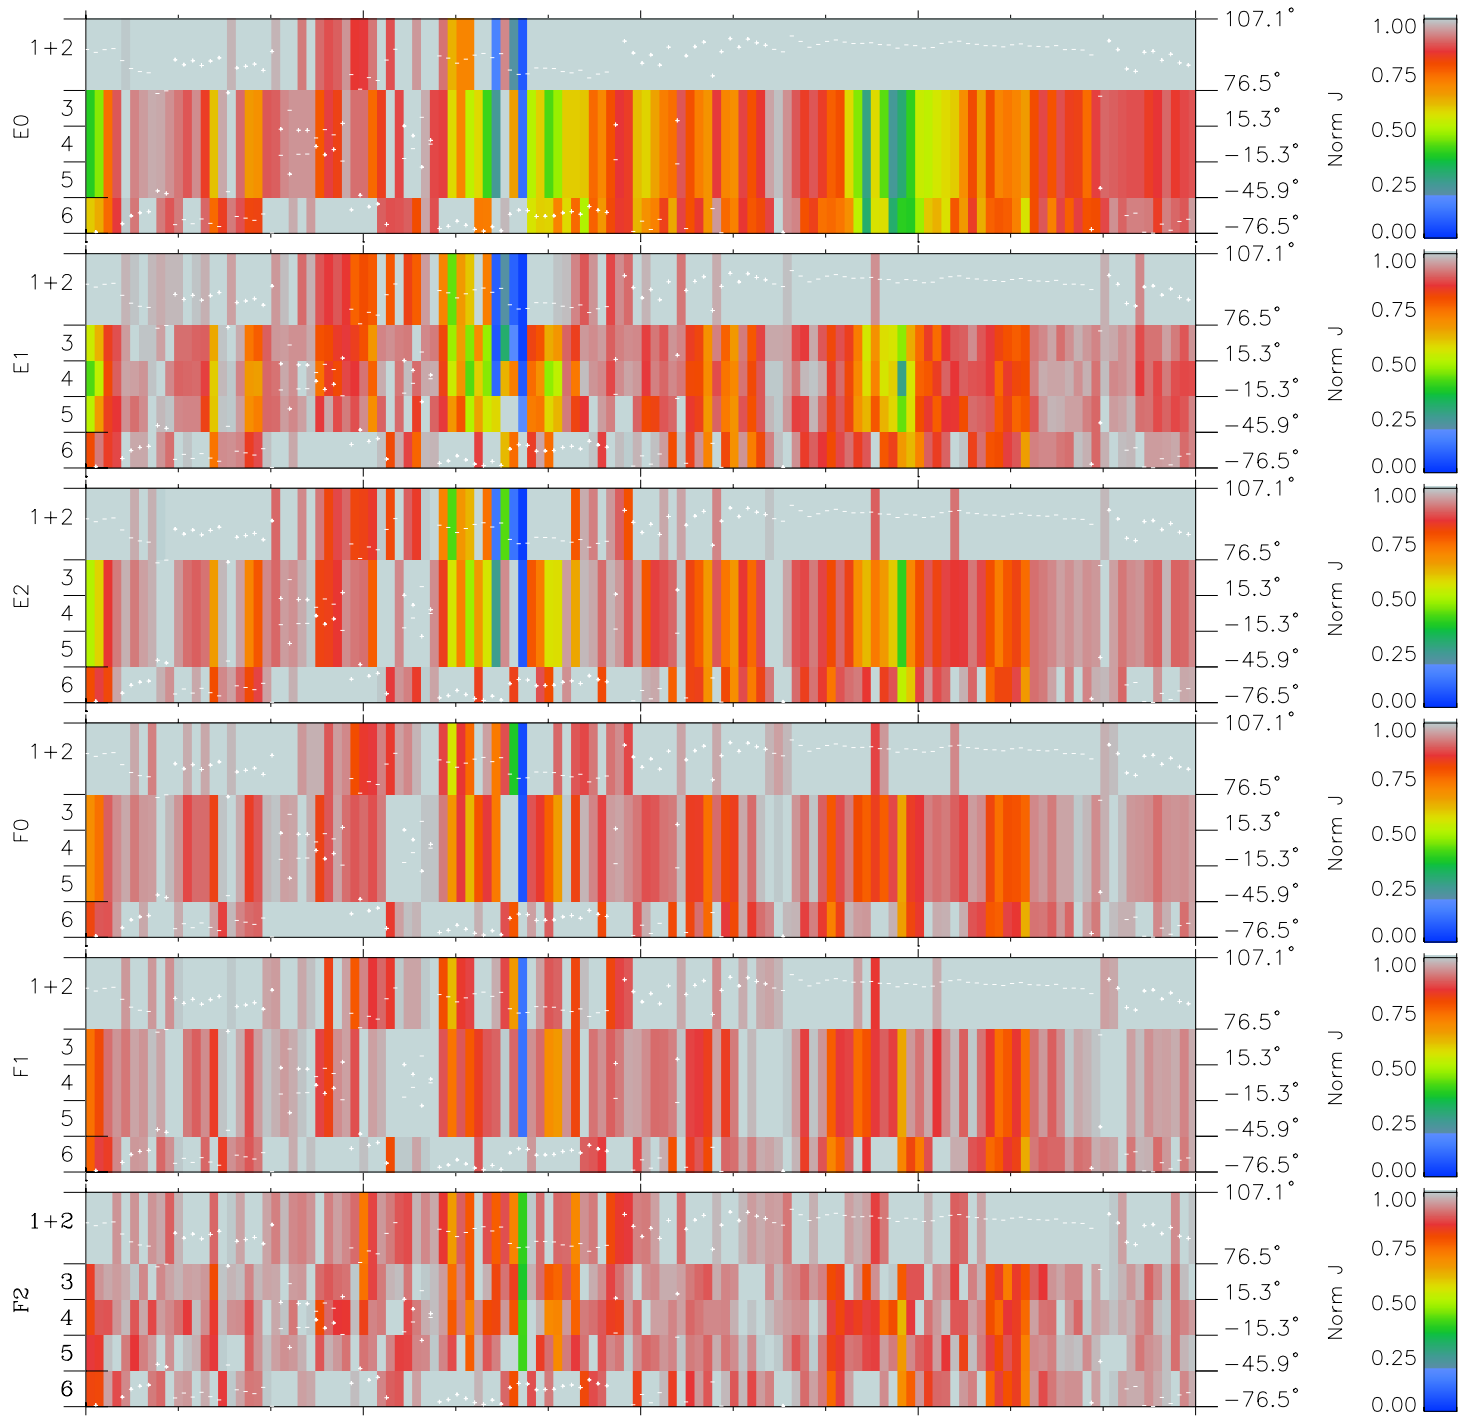

# Galileo EPD Real Elevation Anisotropies 97158

Software Version: RTELEV\_NORM V 1.20  
 Data Production: 06-03-00  
 Plot Production: Sat Sep 15 10:07:00 2001  
 Color File: wondr3  
 Geofactor File: 1.1

00:00:00 1997-158	158-06	158-12	158-18	00:00:00 1997-159	
+	+	+	+	+	
-88.70	-88.27	-87.81	-87.34	-86.86	X JSE(R <sub>j</sub> )
-41.78	-42.13	-42.46	-42.79	-43.11	Y JSE(R <sub>j</sub> )
1.07	1.10	1.12	1.15	1.17	Z JSE(R <sub>j</sub> )

- ◇ = Jupiter look direction
- = Corotation look direction