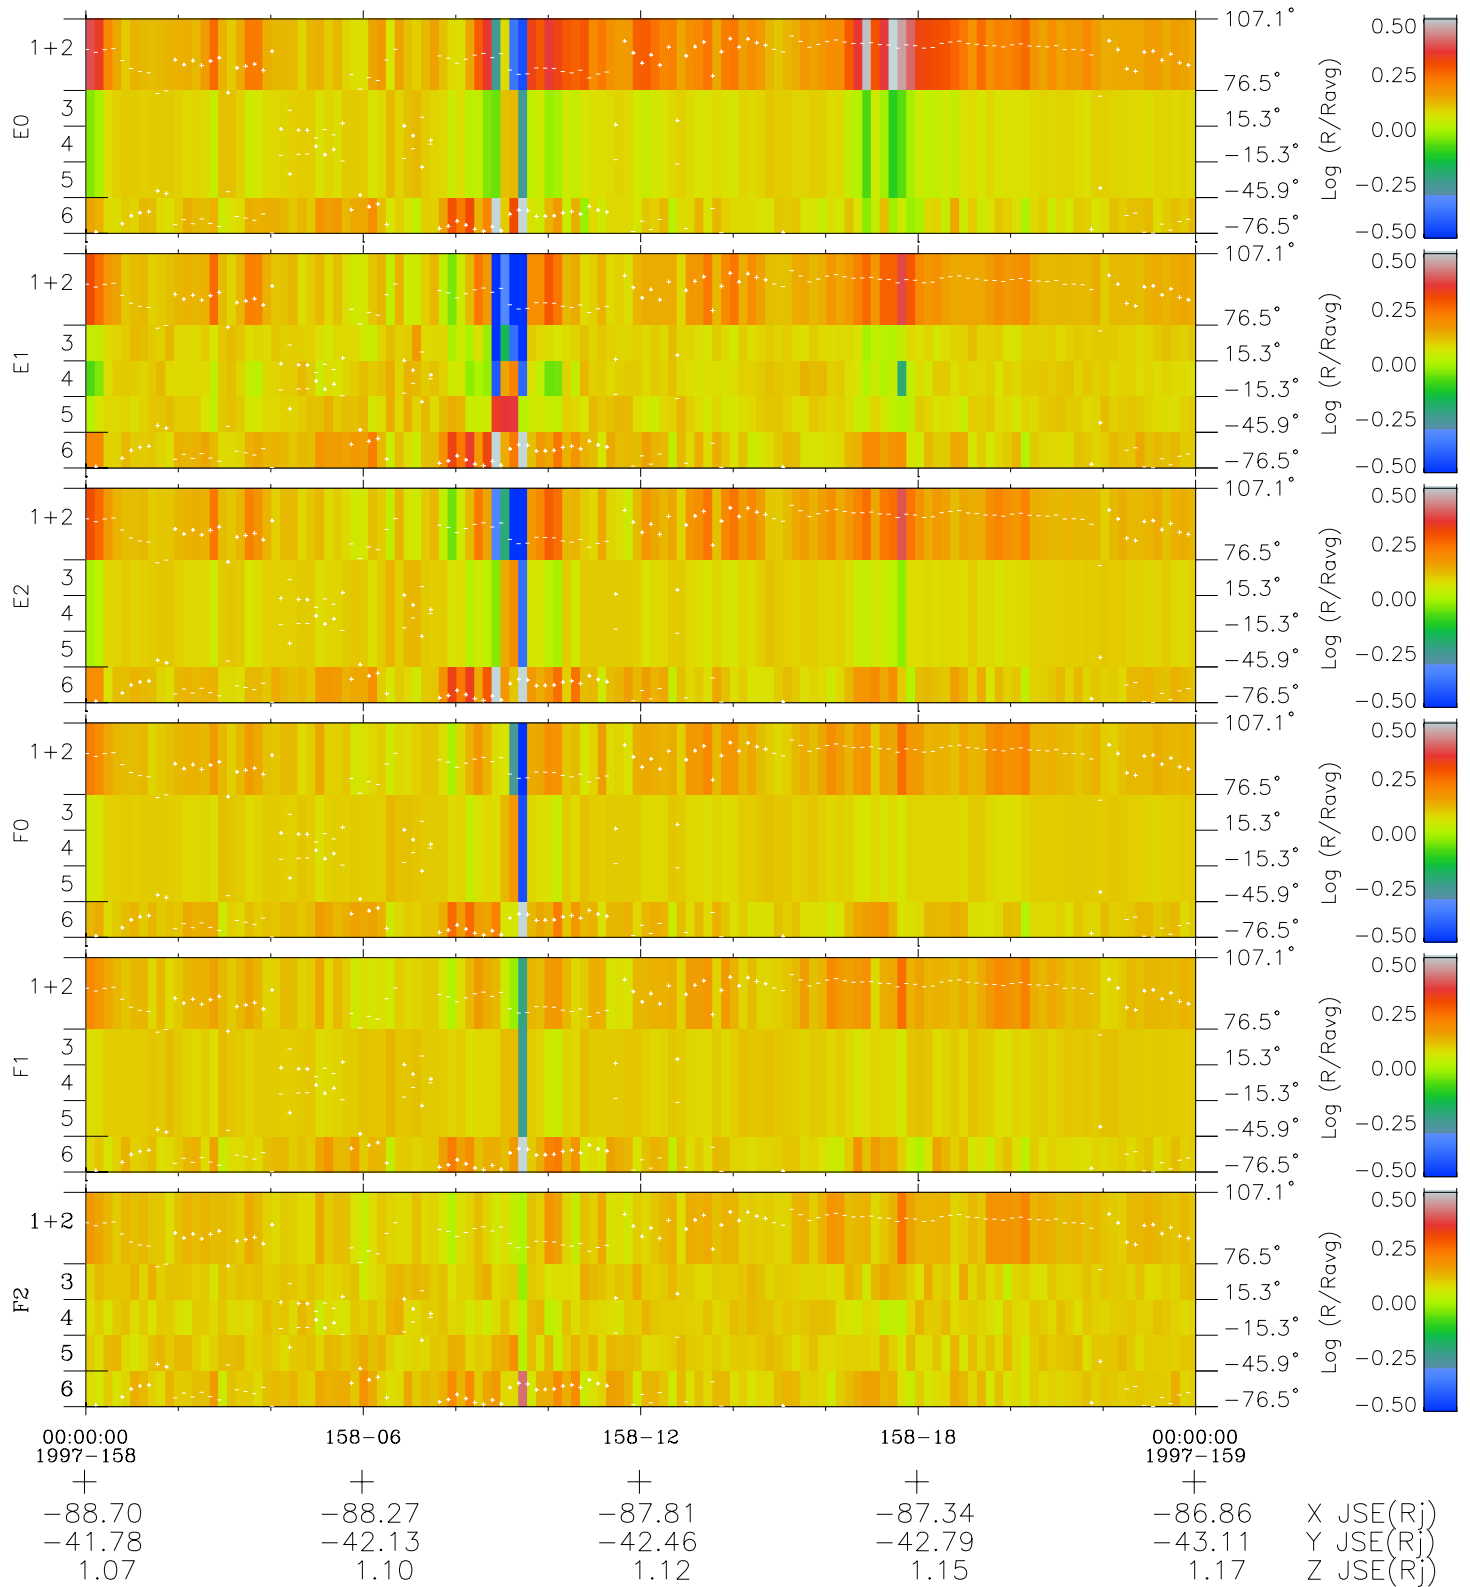

# Galileo EPD Real Elevation Anisotropies 97158

Software Version: RTELEV\_MEAN V 1.20  
 Data Production: 06-03-00  
 Plot Production: Sat Sep 15 10:06:36 2001  
 Color File: wondr3  
 Geofactor File: 1.1

- ◇ = Jupiter look direction
- = Corotation look direction