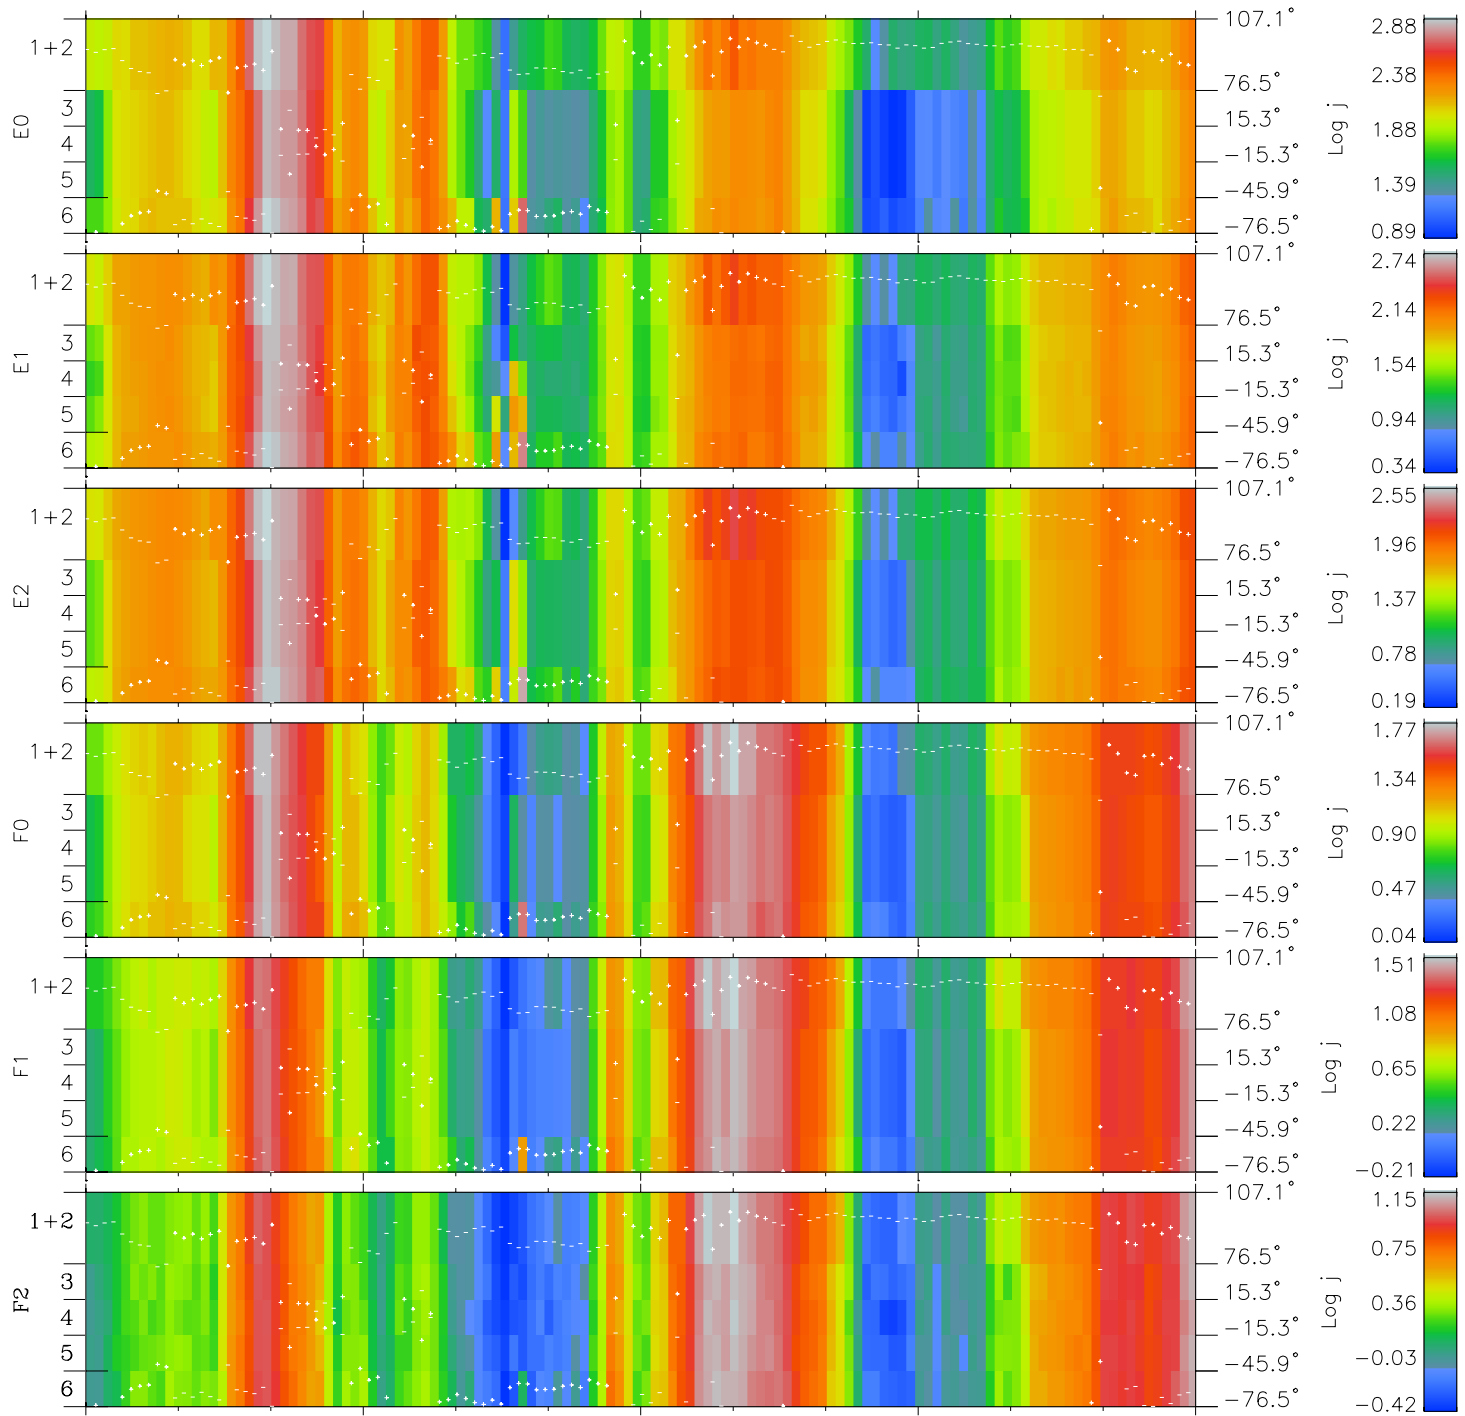

# Galileo EPD Real Elevation Anisotropies 97158

Software Version: RTELEV\_FLUX V 1.20  
 Data Production: 06-03-00  
 Plot Production: Sat Sep 15 10:06:48 2001  
 Color File: wondr3  
 Geofactor File: 1.1

00:00:00 1997-158	158-06	158-12	158-18	00:00:00 1997-159	X JSE( $R_j$ )	Y JSE( $R_j$ )	Z JSE( $R_j$ )
+	+	+	+	+			
-88.70	-88.27	-87.81	-87.34	-86.86			
-41.78	-42.13	-42.46	-42.79	-43.11			
1.07	1.10	1.12	1.15	1.17			

◇ = Jupiter look direction  
 □ = Corotation look direction