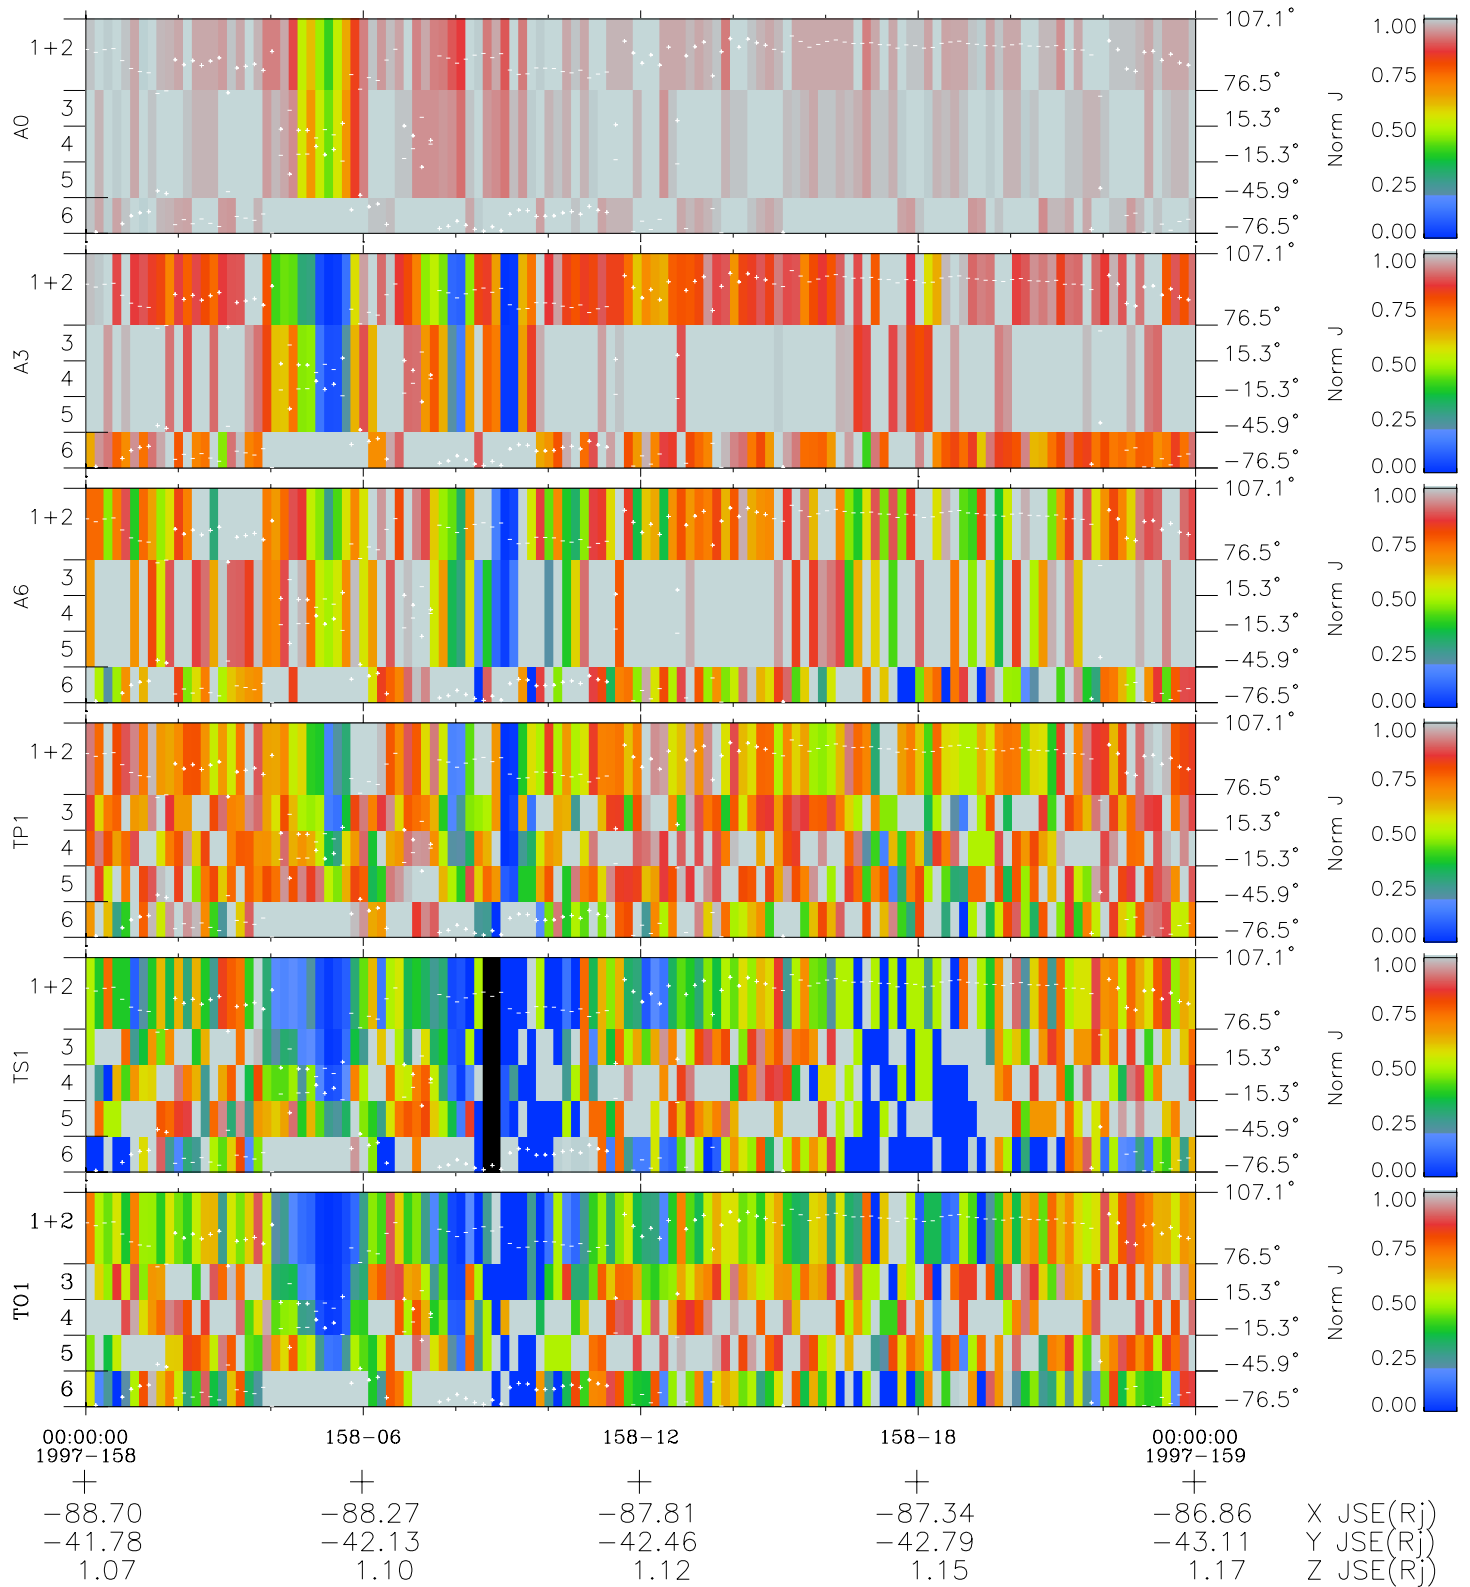

Galileo EPD Real Elevation Anisotropies 97158

Software Version: RTELEV_NORM V 1.20
 Data Production: 06-03-00
 Plot Production: Sat Sep 15 10:06:55 2001
 Color File: wondr3
 Geofactor File: 1.1

- ◇ = Jupiter look direction
- = Corotation look direction