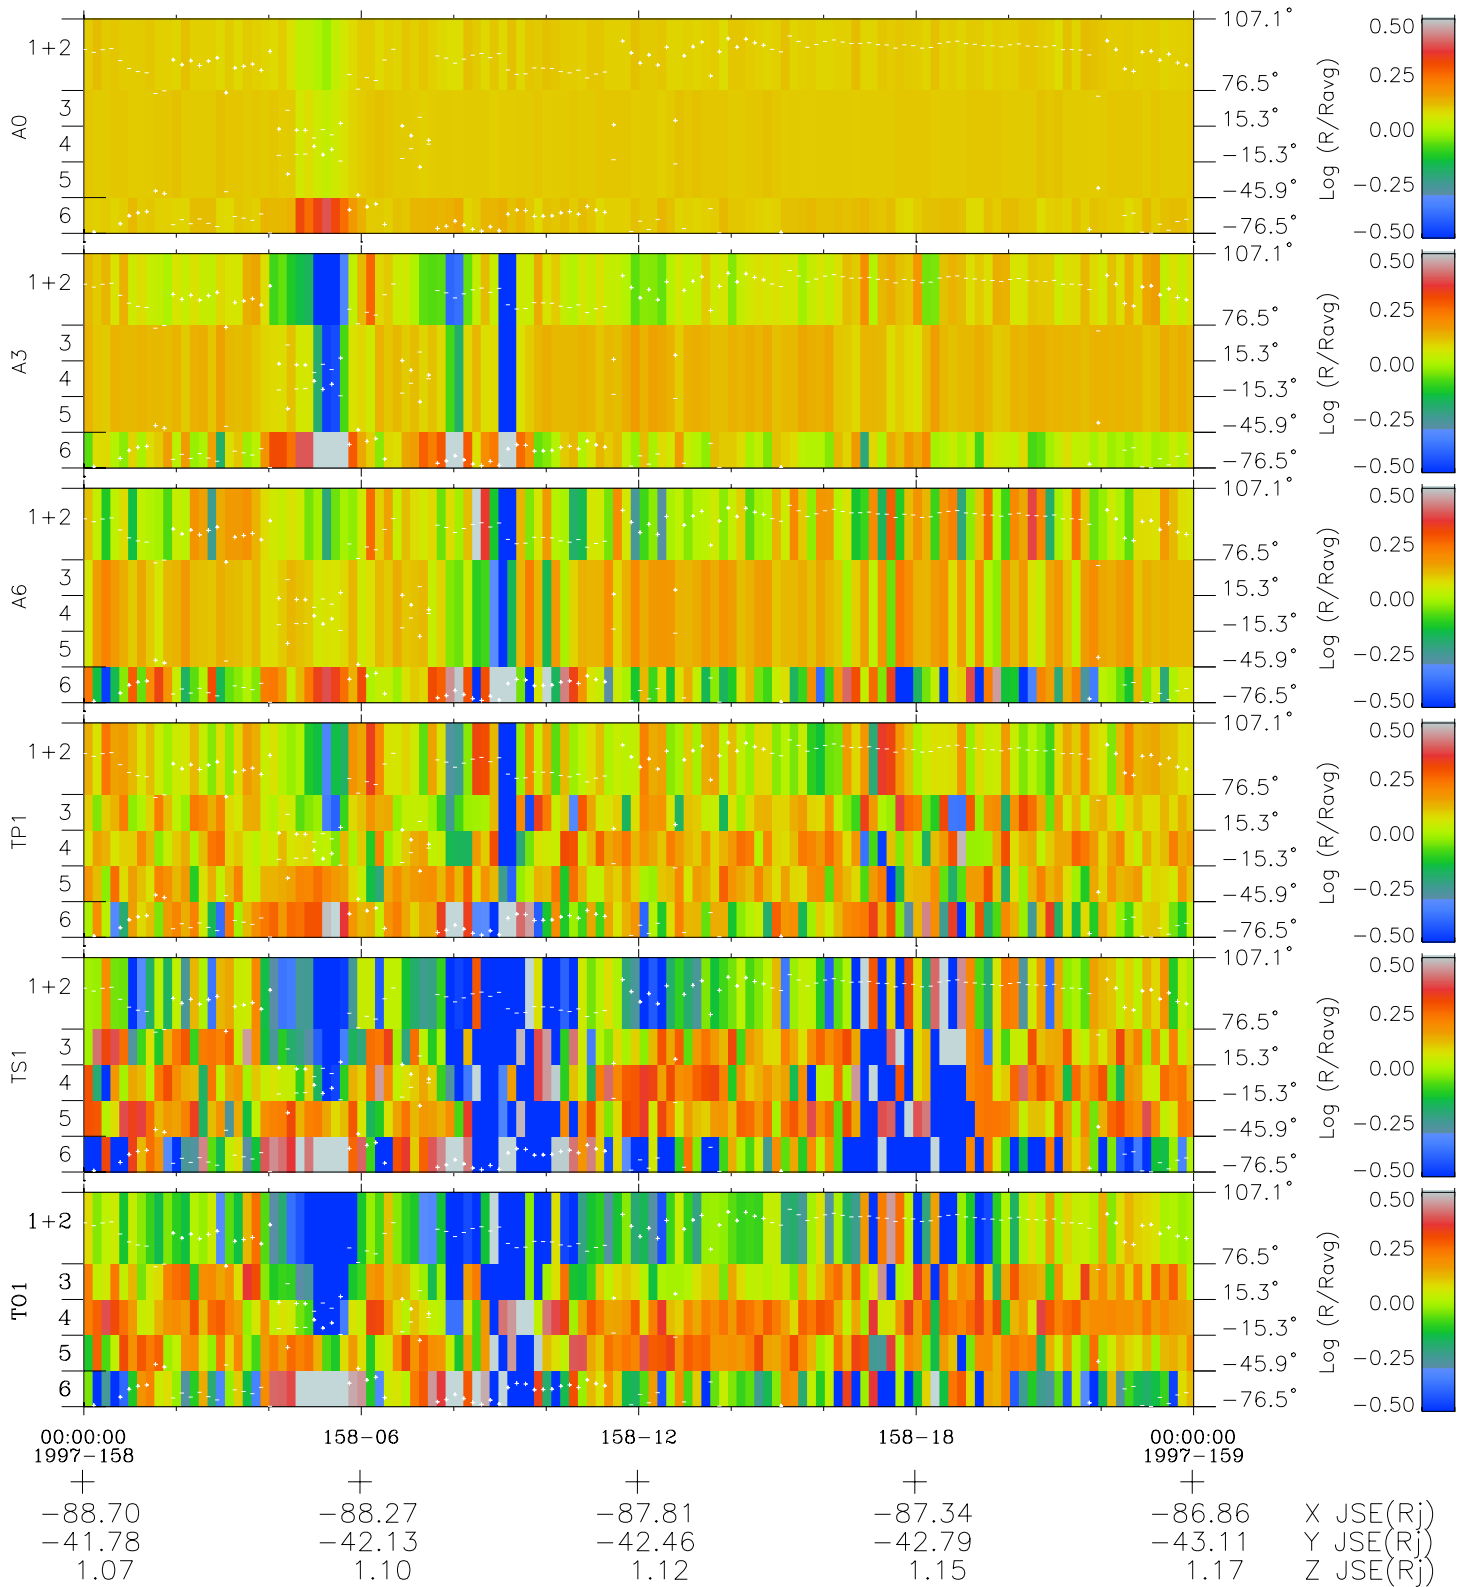

# Galileo EPD Real Elevation Anisotropies 97158

Software Version: RTELEV\_MEAN V 1.20  
 Data Production: 06-03-00  
 Plot Production: Sat Sep 15 10:06:31 2001  
 Color File: wondr3  
 Geofactor File: 1.1

- ◇ = Jupiter look direction
- = Corotation look direction