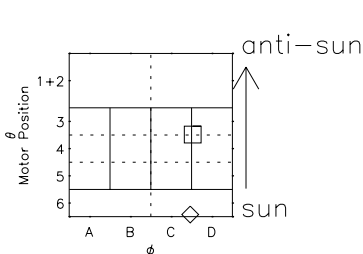

Galileo EPD Real Elevation Anisotropies 97158

Software Version: RTELEV_FLUX V 1.20
Data Production: 06-03-00
Plot Production: Sat Sep 15 10:06:42 2001
Color File: wondr3
Geofactor File: 1.1

00:00:00 1997-158	158-06	158-12	158-18	00:00:00 1997-159	
+	+	+	+	+	X JSE(R _j)
-88.70	-88.27	-87.81	-87.34	-86.86	Y JSE(R _j)
-41.78	-42.13	-42.46	-42.79	-43.11	Z JSE(R _j)
1.07	1.10	1.12	1.15	1.17	

- ◇ = Jupiter look direction
- = Corotation look direction