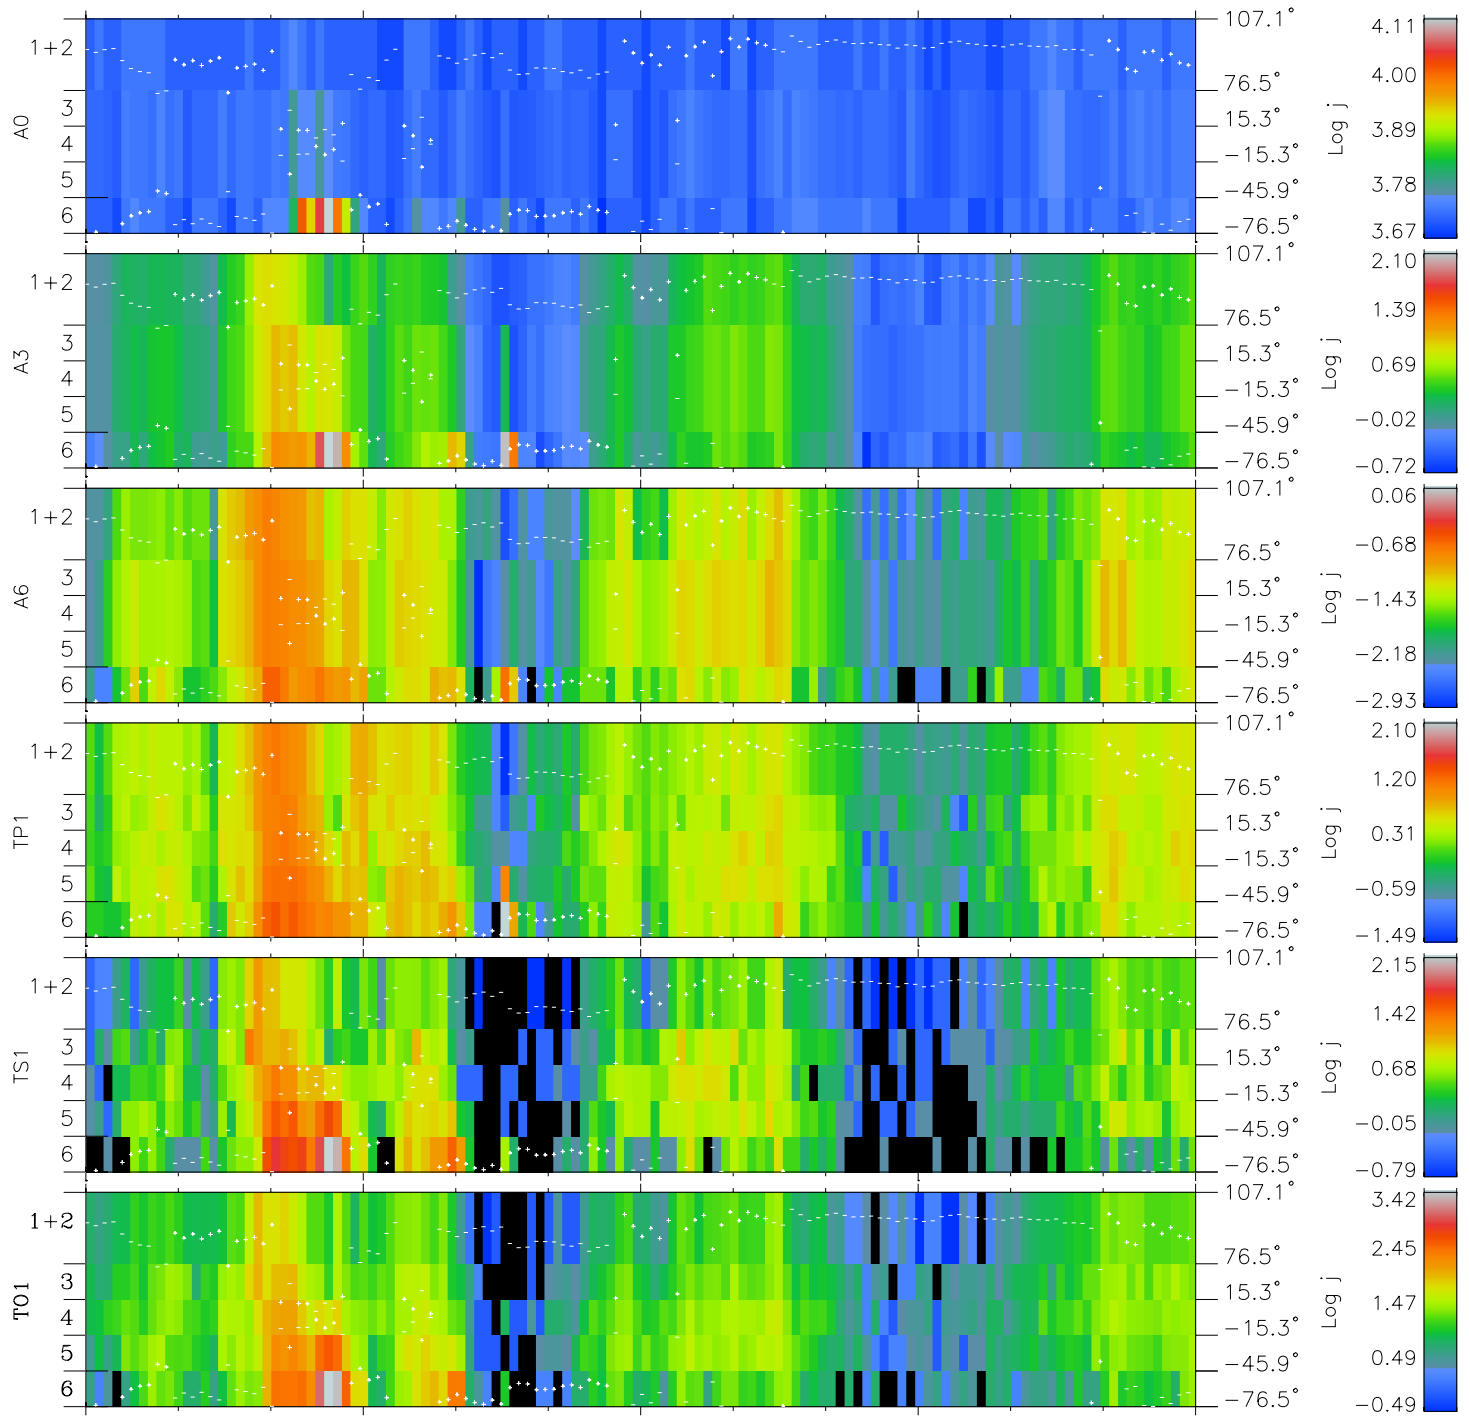

Galileo EPD Real Elevation Anisotropies 97158

Software Version: RTELEV_FLUX V 1.20
Data Production: 06-03-00
Plot Production: Sat Sep 15 10:06:42 2001
Color File: wondr3
Geofactor File: 1.1

00:00:00 1997-158	158-06	158-12	158-18	00:00:00 1997-159	
+	+	+	+	+	X JSE(R _j)
-88.70	-88.27	-87.81	-87.34	-86.86	Y JSE(R _j)
-41.78	-42.13	-42.46	-42.79	-43.11	Z JSE(R _j)
1.07	1.10	1.12	1.15	1.17	

- ◇ = Jupiter look direction
- = Corotation look direction