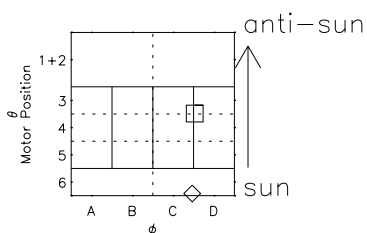

Galileo EPD Real Time Azimuth Anisotropies 97158

Software Version: RTAZIM_NORM V 1.20
 Data Production: 06-03-00
 Plot Production: Sat Sep 15 10:07:36 2001
 Color File: wondr3
 Geofactor File: 1.1

◇ = Jupiter look direction
 □ = Corotation look direction