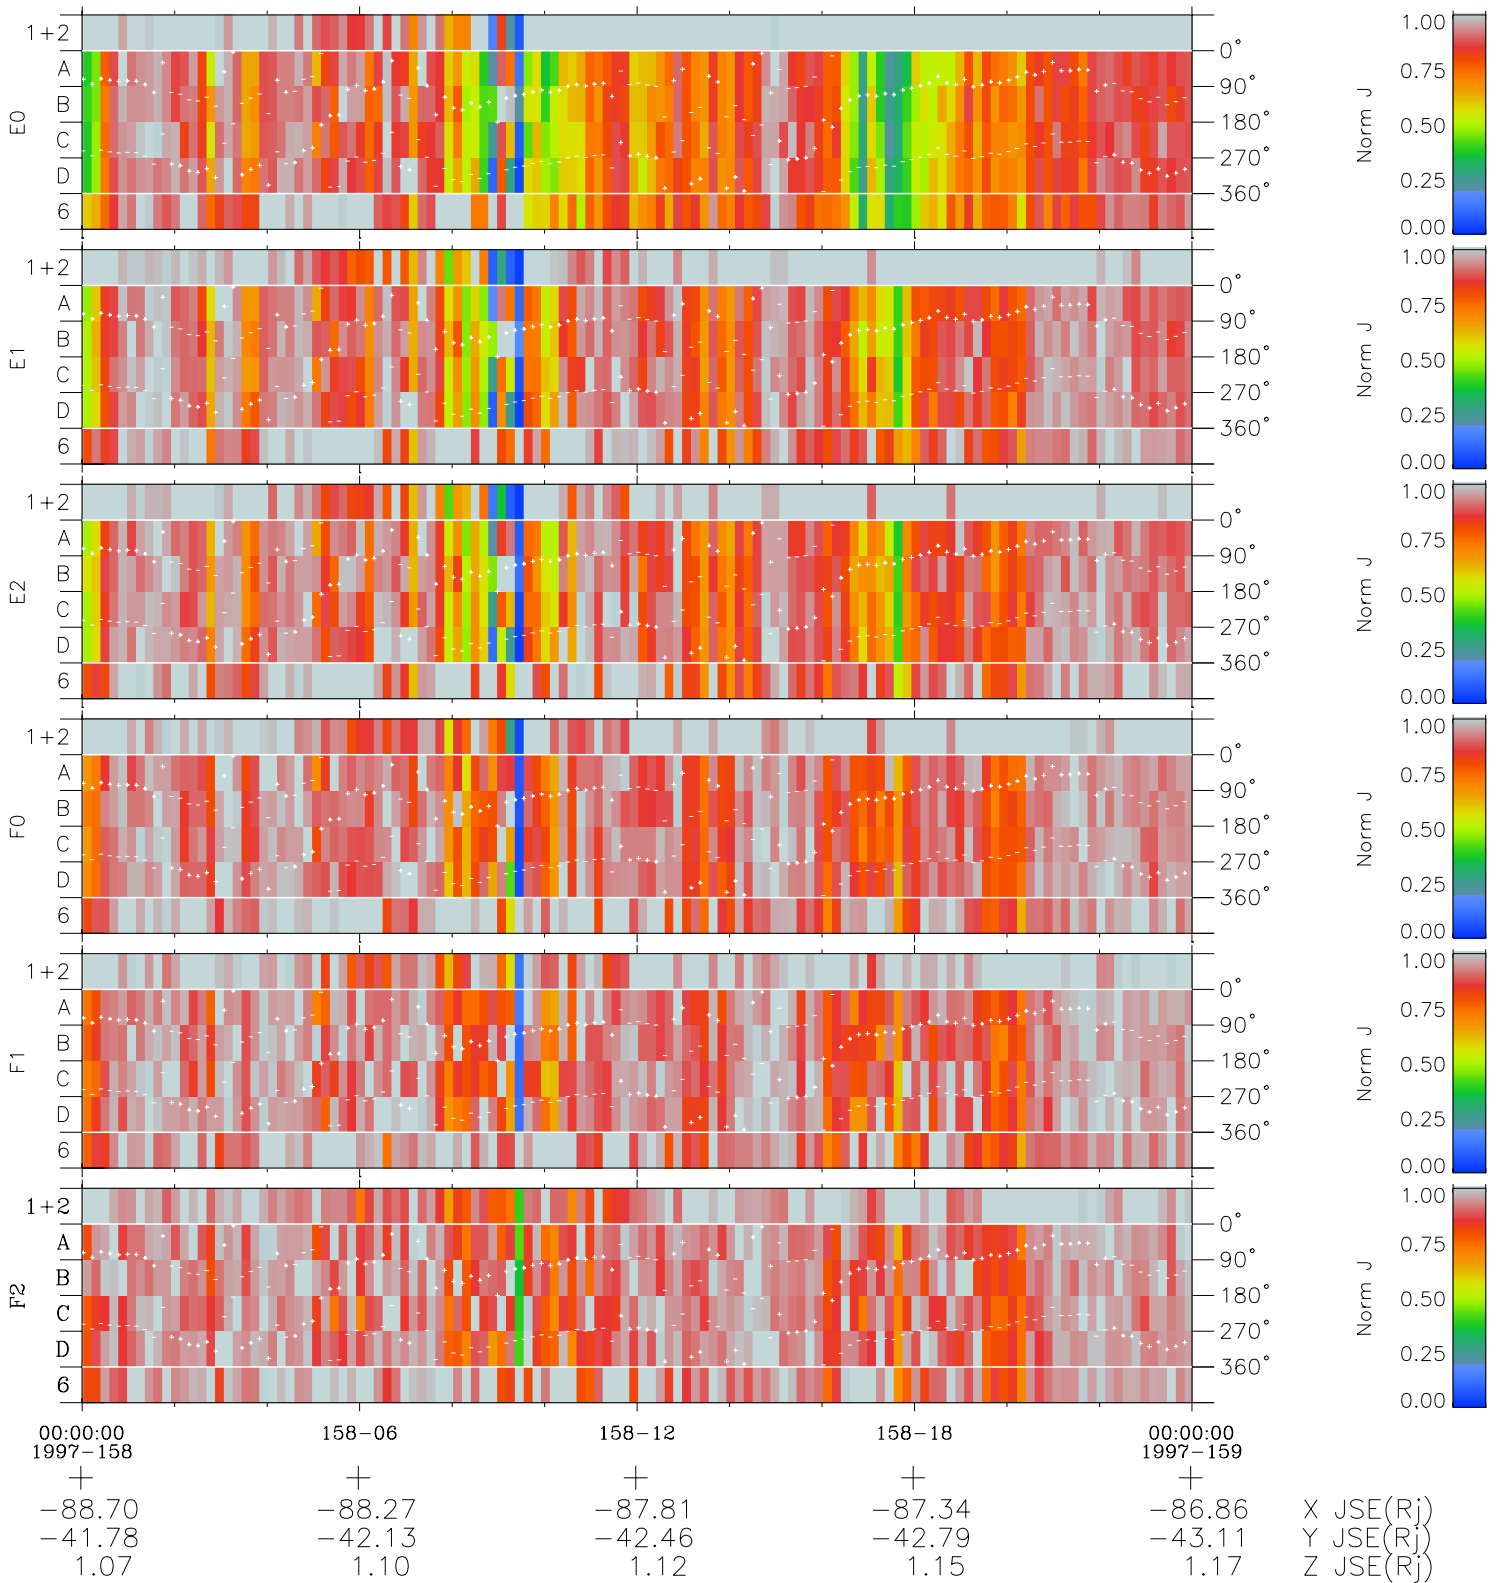

Galileo EPD Real Time Azimuth Anisotropies 97158

Software Version: RTAZIM_NORM V 1.20
 Data Production: 06-03-00
 Plot Production: Sat Sep 15 10:07:36 2001
 Color File: wondr3
 Geofactor File: 1.1

◇ = Jupiter look direction
 □ = Corotation look direction