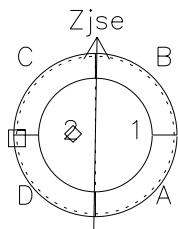

Galileo EPD Real Time Azimuth Anisotropies 97158

Software Version: RTAZIM_NORM V 1.20
 Data Production: 06-03-00
 Plot Production: Sat Sep 15 10:07:36 2001
 Color File: wondr3
 Geofactor File: 1.1

◇ = Jupiter look direction
 □ = Corotation look direction