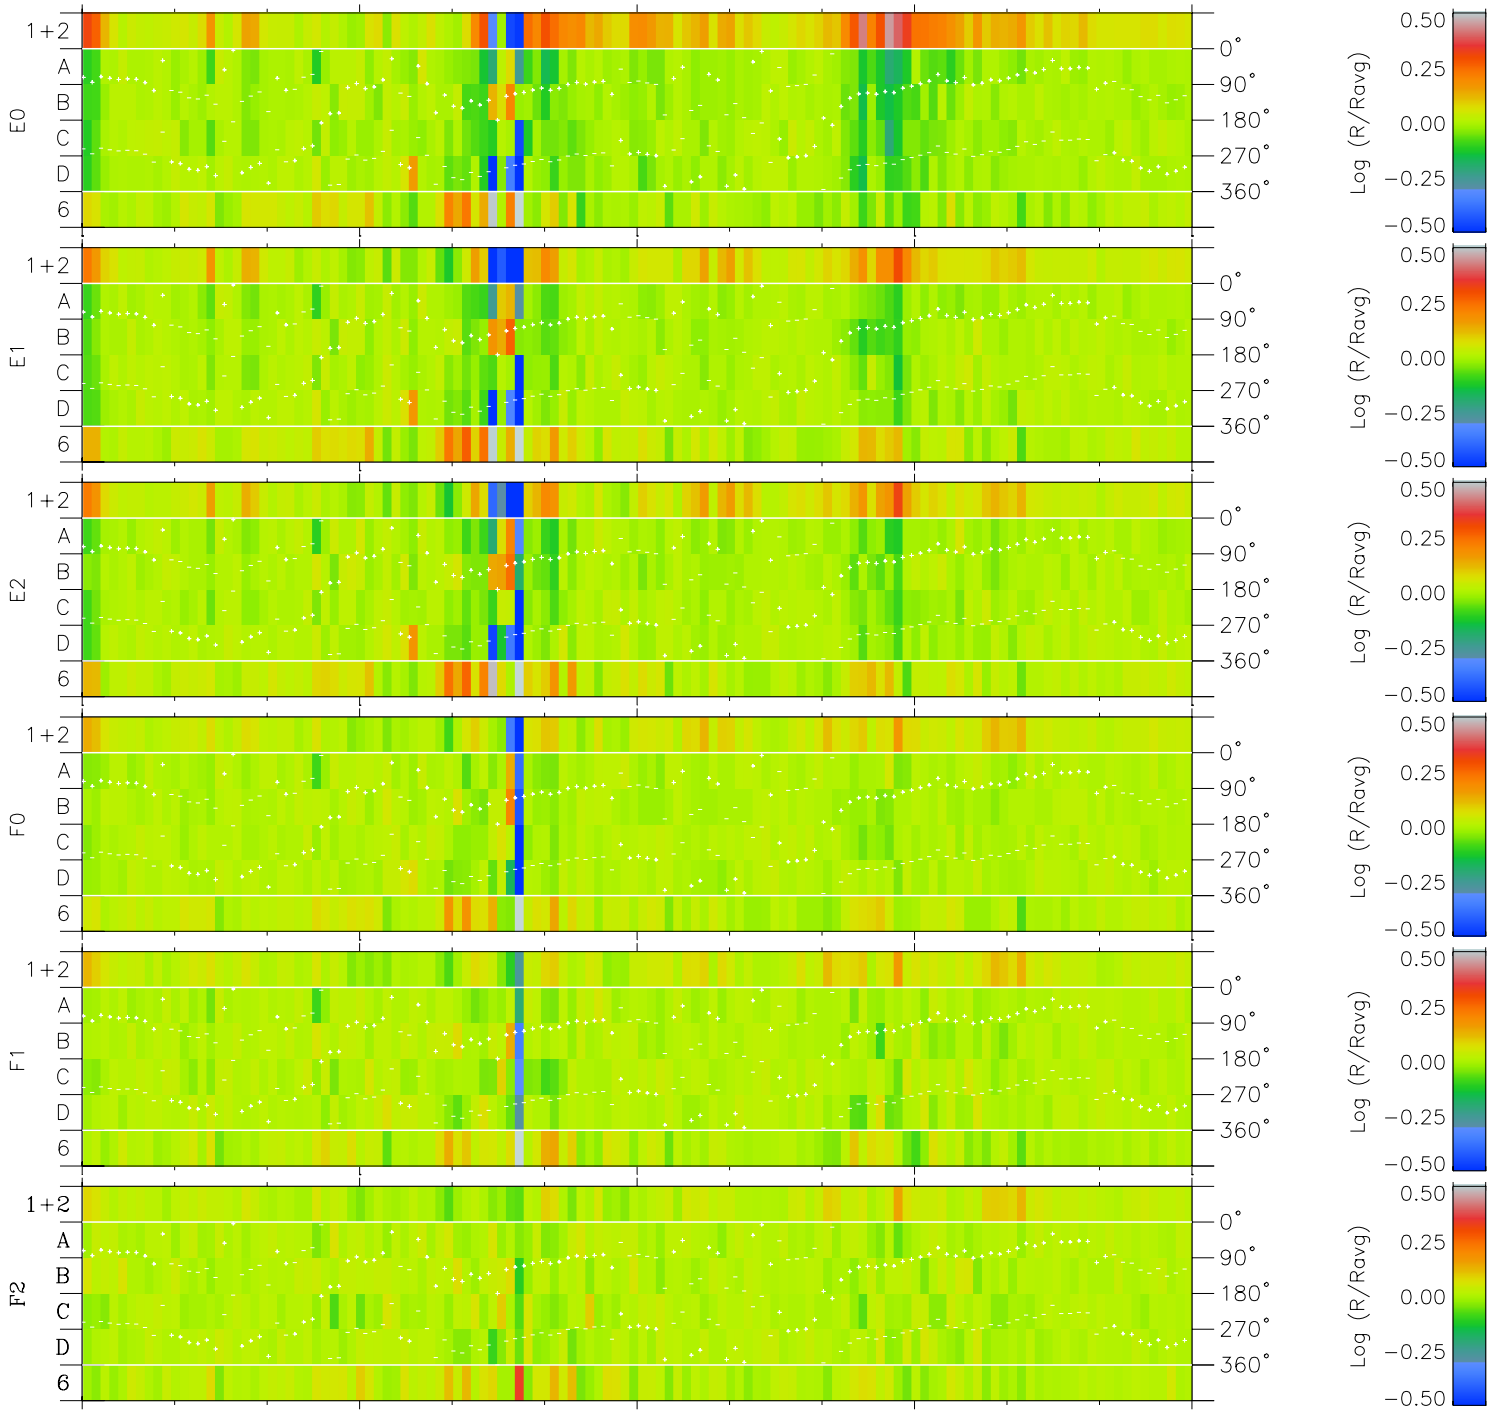

Galileo EPD Real Time Azimuth Anisotropies 97158

Software Version: RTAZIM_MEAN V 1.20
 Data Production: 06-03-00
 Plot Production: Sat Sep 15 10:07:13 2001
 Color File: wondr3
 Geofactor File: 1.1

| | | | | | |
|----------------------|--------|--------|--------|----------------------|------------------------|
| 00:00:00 1997-158 | 158-06 | 158-12 | 158-18 | 00:00:00 1997-159 | |
| + | + | + | + | + | X JSE(R _j) |
| -88.70 | -88.27 | -87.81 | -87.34 | -86.86 | Y JSE(R _j) |
| -41.78 | -42.13 | -42.46 | -42.79 | -43.11 | Z JSE(R _j) |
| 1.07 | 1.10 | 1.12 | 1.15 | 1.17 | |

- ◇ = Jupiter look direction
- = Corotation look direction