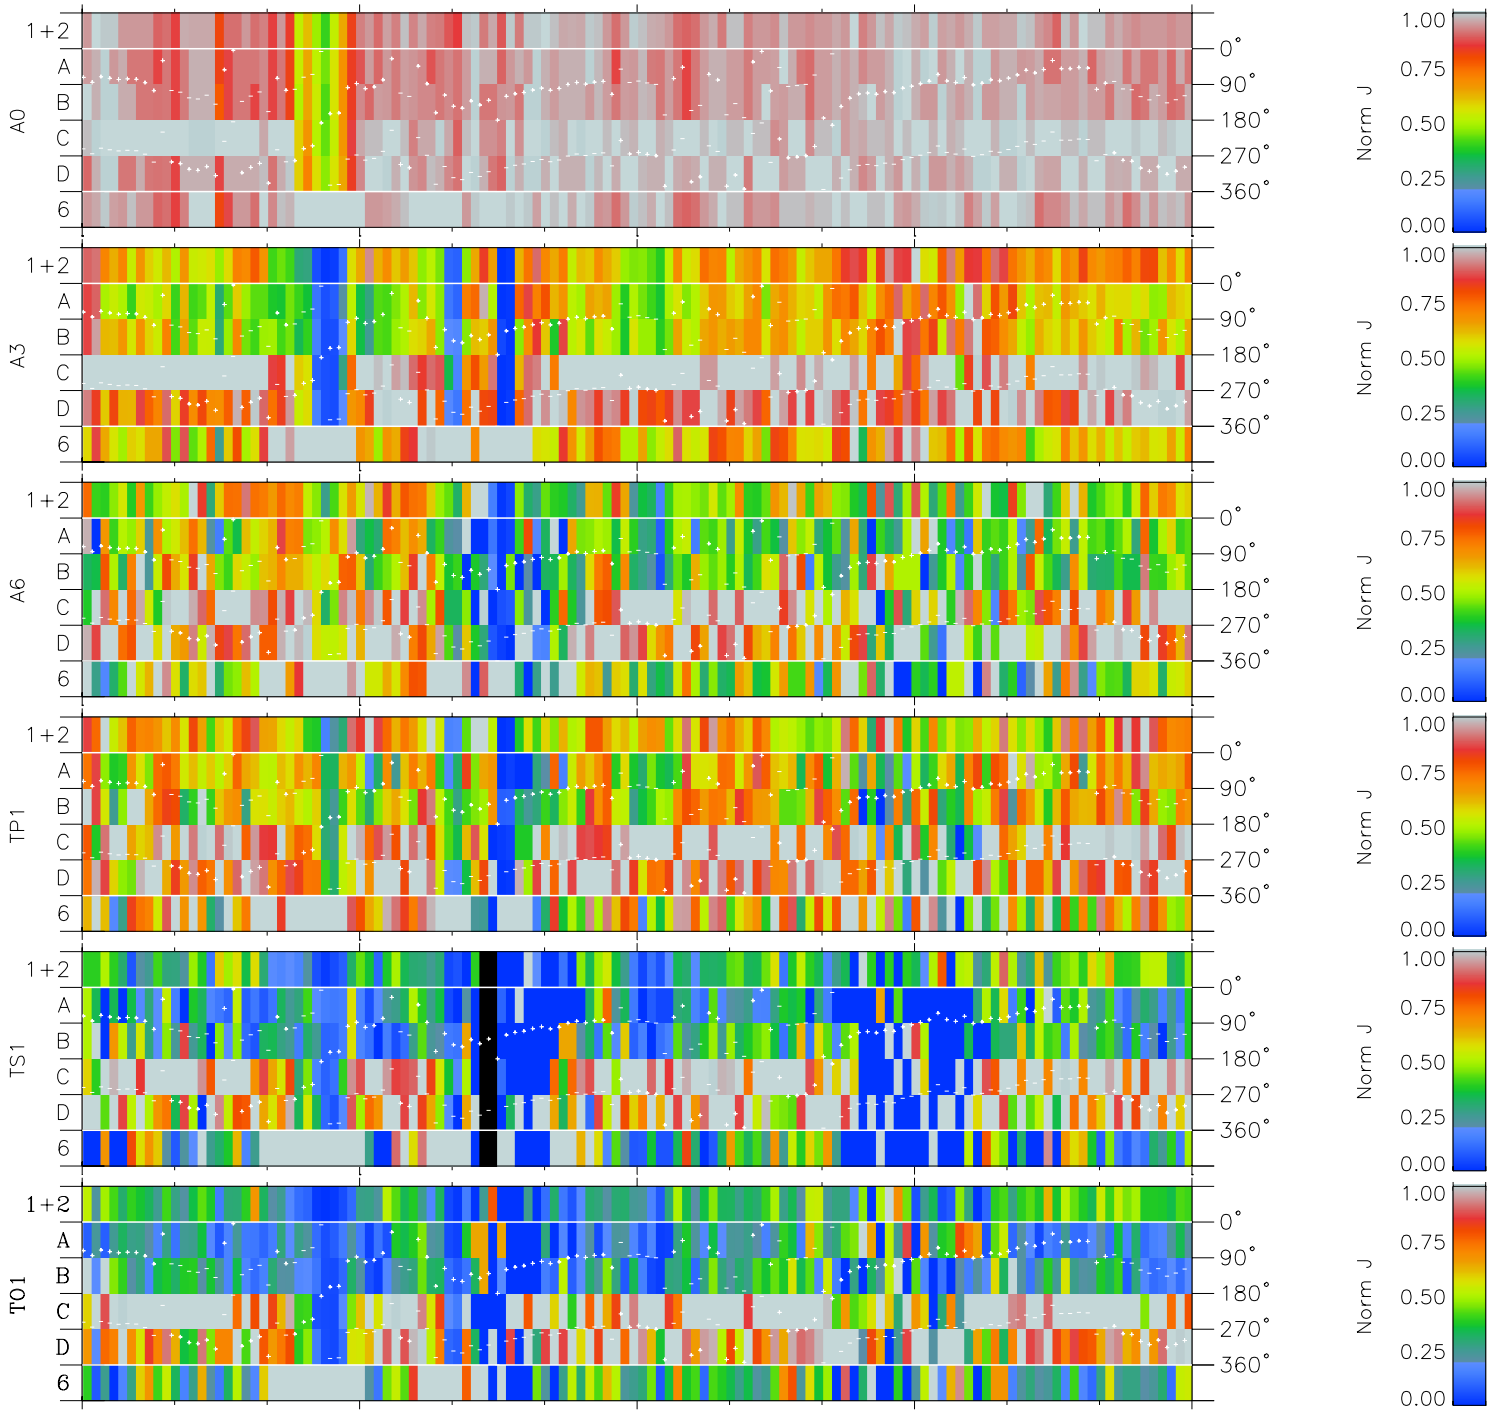

Galileo EPD Real Time Azimuth Anisotropies 97158

Software Version: RTAZIM_NORM V 1.20
 Data Production: 06-03-00
 Plot Production: Sat Sep 15 10:07:30 2001
 Color File: wondr3
 Geofactor File: 1.1

00:00:00 1997-158	158-06	158-12	158-18	00:00:00 1997-159	
+	+	+	+	+	
-88.70	-88.27	-87.81	-87.34	-86.86	X JSE(R _j)
-41.78	-42.13	-42.46	-42.79	-43.11	Y JSE(R _j)
1.07	1.10	1.12	1.15	1.17	Z JSE(R _j)

- ◇ = Jupiter look direction
- = Corotation look direction