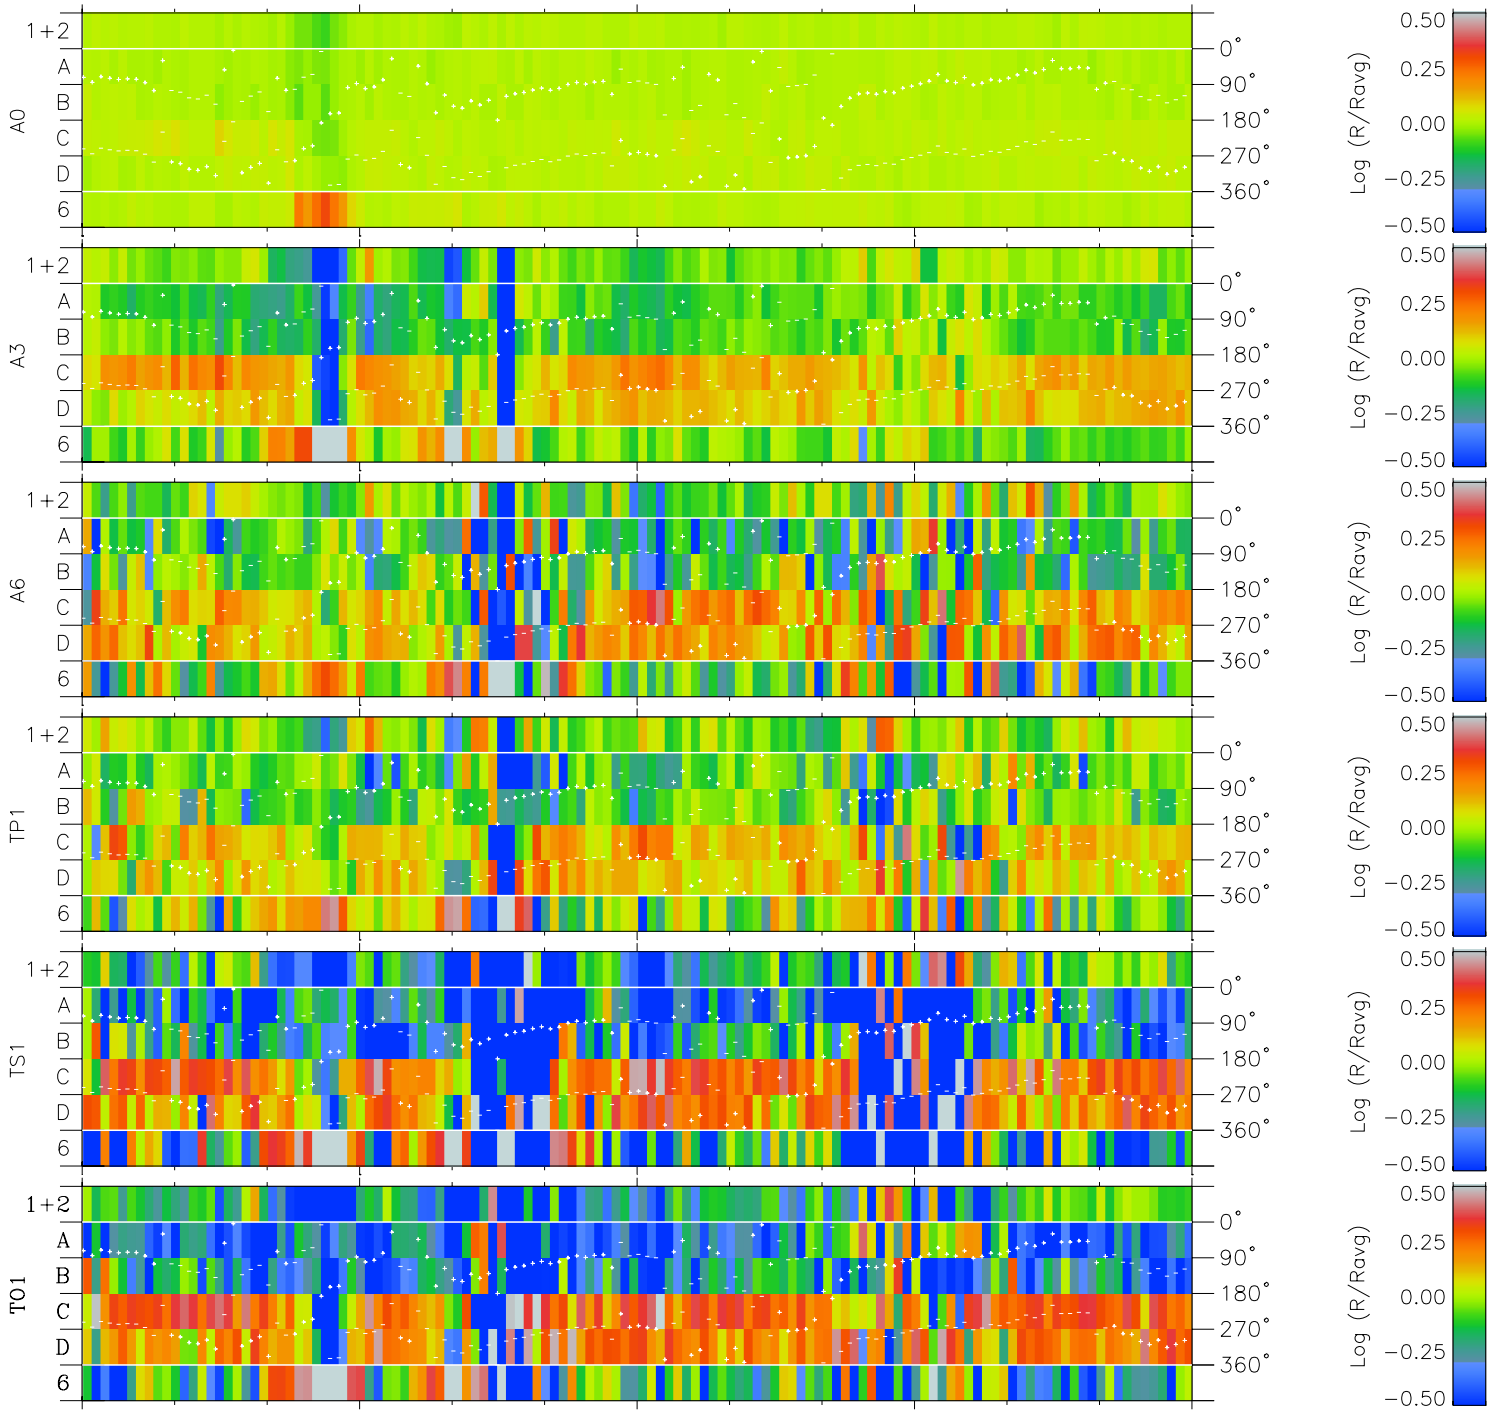

# Galileo EPD Real Time Azimuth Anisotropies 97158

Software Version: RTAZIM\_MEAN V 1.20  
 Data Production: 06-03-00  
 Plot Production: Sat Sep 15 10:07:07 2001  
 Color File: wondr3  
 Geofactor File: 1.1

00:00:00 1997-158	158-06	158-12	158-18	00:00:00 1997-159	
+	+	+	+	+	
-88.70	-88.27	-87.81	-87.34	-86.86	X JSE(R <sub>j</sub> )
-41.78	-42.13	-42.46	-42.79	-43.11	Y JSE(R <sub>j</sub> )
1.07	1.10	1.12	1.15	1.17	Z JSE(R <sub>j</sub> )

◇ = Jupiter look direction  
 □ = Corotation look direction