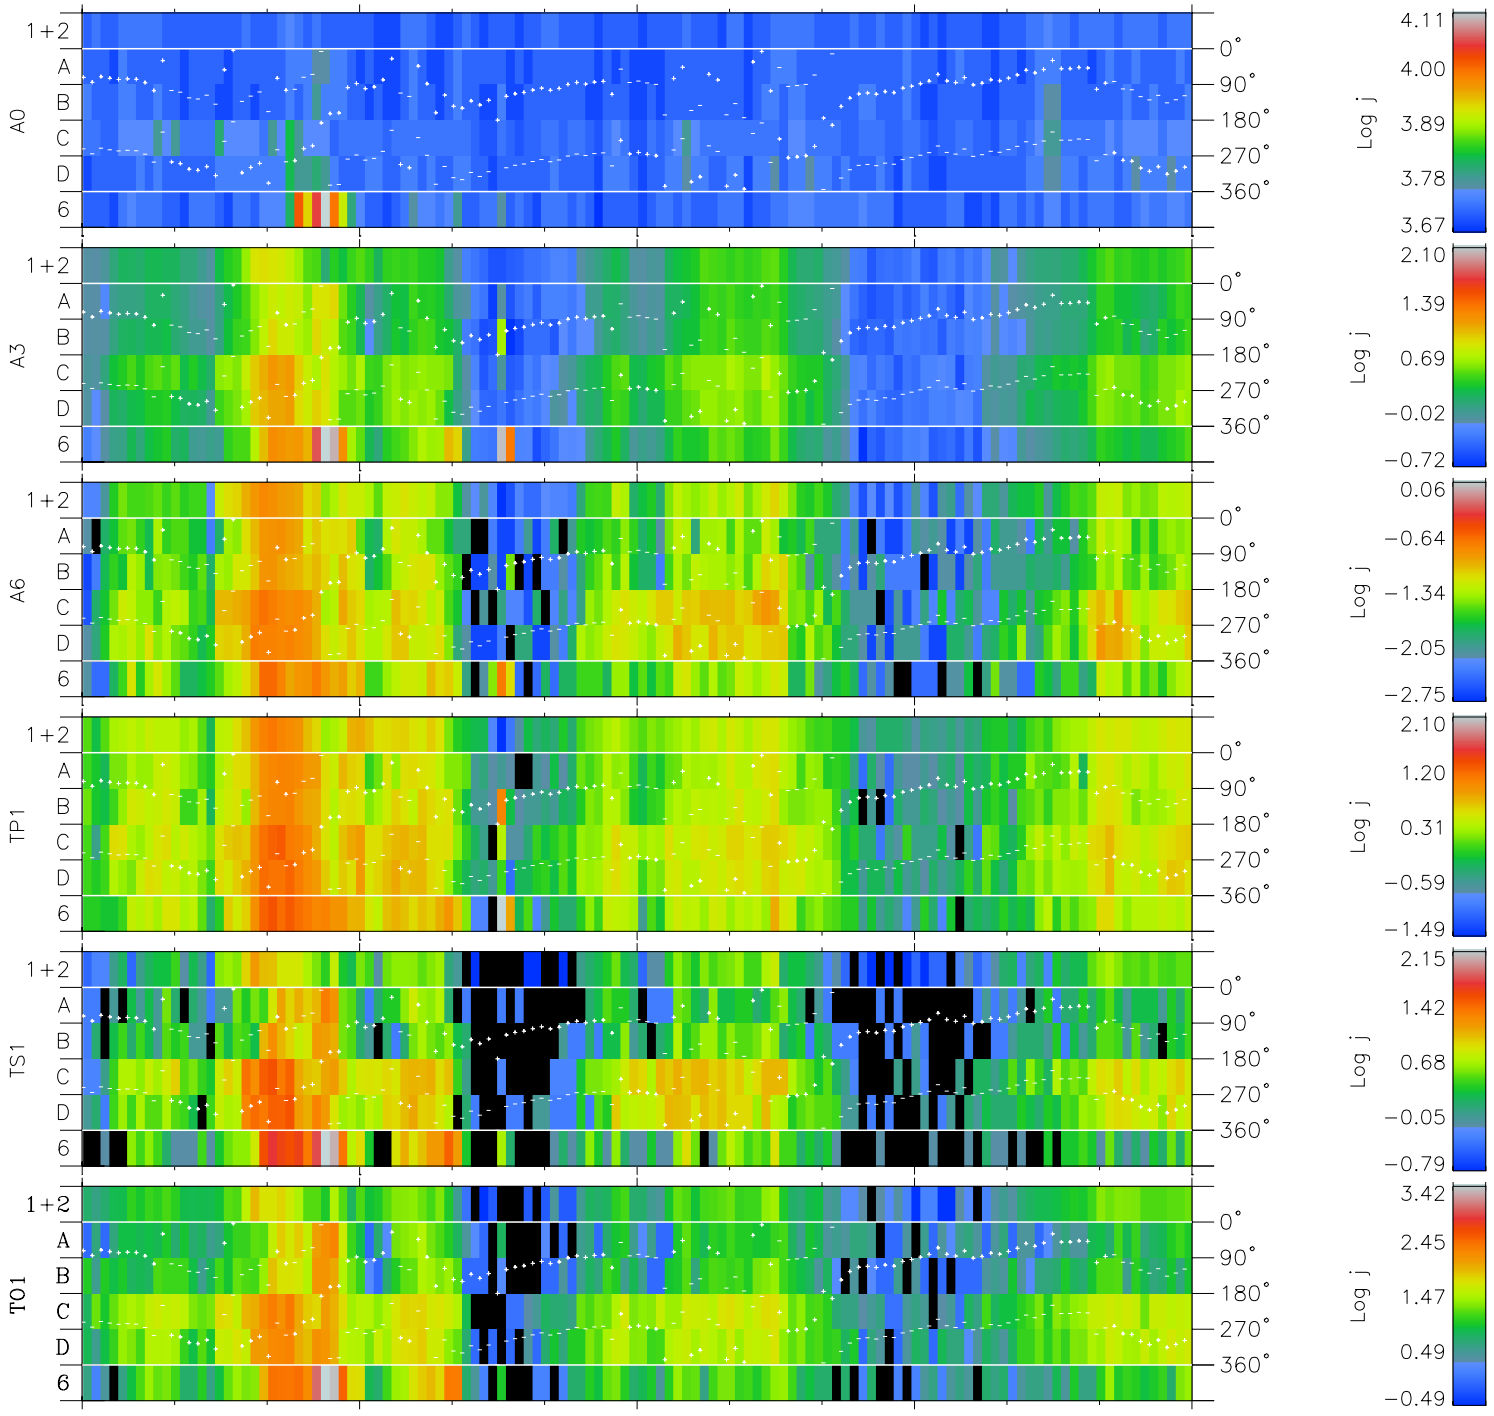

Galileo EPD Real Time Azimuth Anisotropies 97158

Software Version: RTAZIM_FLUX V 1.20
 Data Production: 06-03-00
 Plot Production: Sat Sep 15 10:07:19 2001
 Color File: wondr3
 Geofactor File: 1.1

00:00:00 1997-158	158-06	158-12	158-18	00:00:00 1997-159	
+	+	+	+	+	
-88.70	-88.27	-87.81	-87.34	-86.86	X JSE(R _j)
-41.78	-42.13	-42.46	-42.79	-43.11	Y JSE(R _j)
1.07	1.10	1.12	1.15	1.17	Z JSE(R _j)

- ◇ = Jupiter look direction
- = Corotation look direction