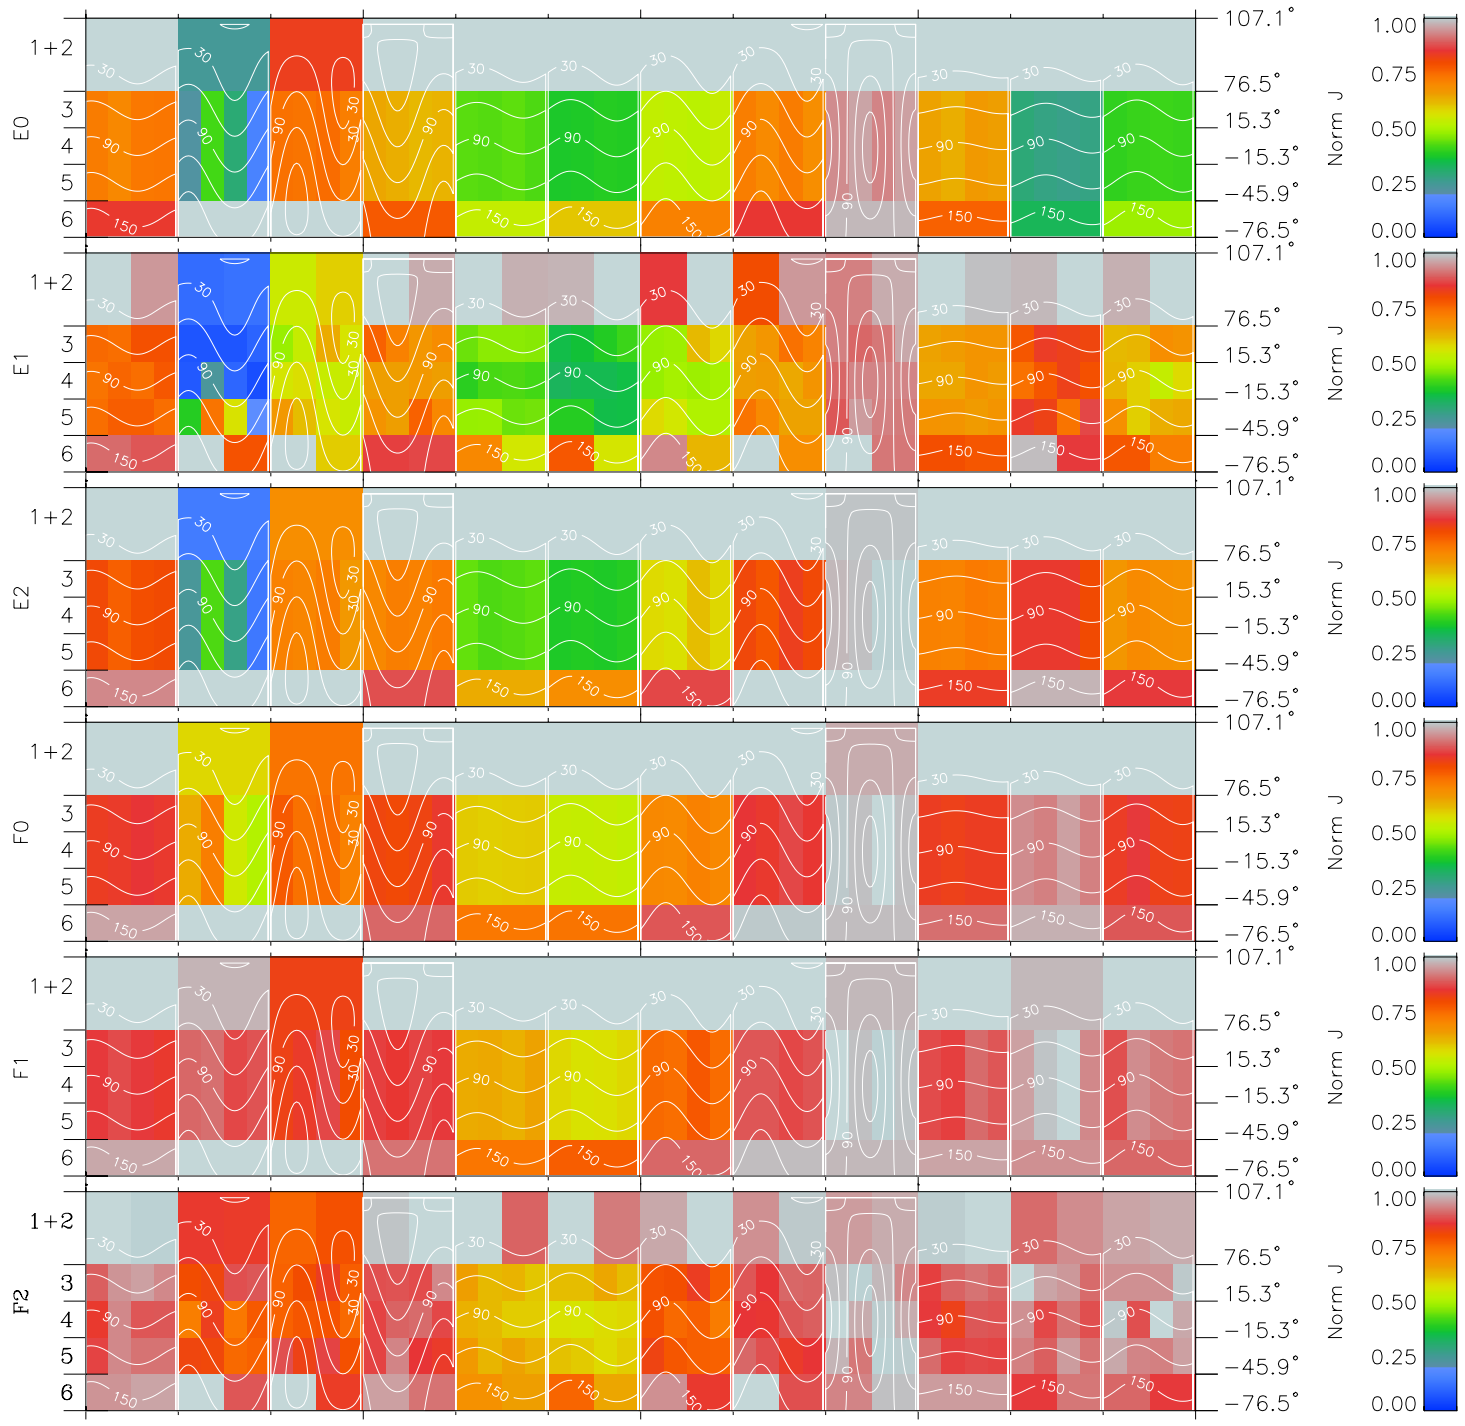

# Galileo EPD Real Time All-Sky Anisotropies 97157

Software Version: RTSKY\_NORM V 1.20  
 Data Production: 06-03-00  
 Plot Production: Sat Sep 15 09:58:11 2001  
 Color File: wondr3  
 Geofactor File: 1.1

00:00:00 1997-157	157-06	157-12	157-18	00:00:00 1997-158	
+	+	+	+	+	
-90.31	-89.93	-89.54	-89.13	-88.70	X JSE(R <sub>j</sub> )
-40.35	-40.72	-41.08	-41.44	-41.78	Y JSE(R <sub>j</sub> )
0.97	1.00	1.02	1.05	1.07	Z JSE(R <sub>j</sub> )

- ◇ = Jupiter look direction
- = Corotation look direction