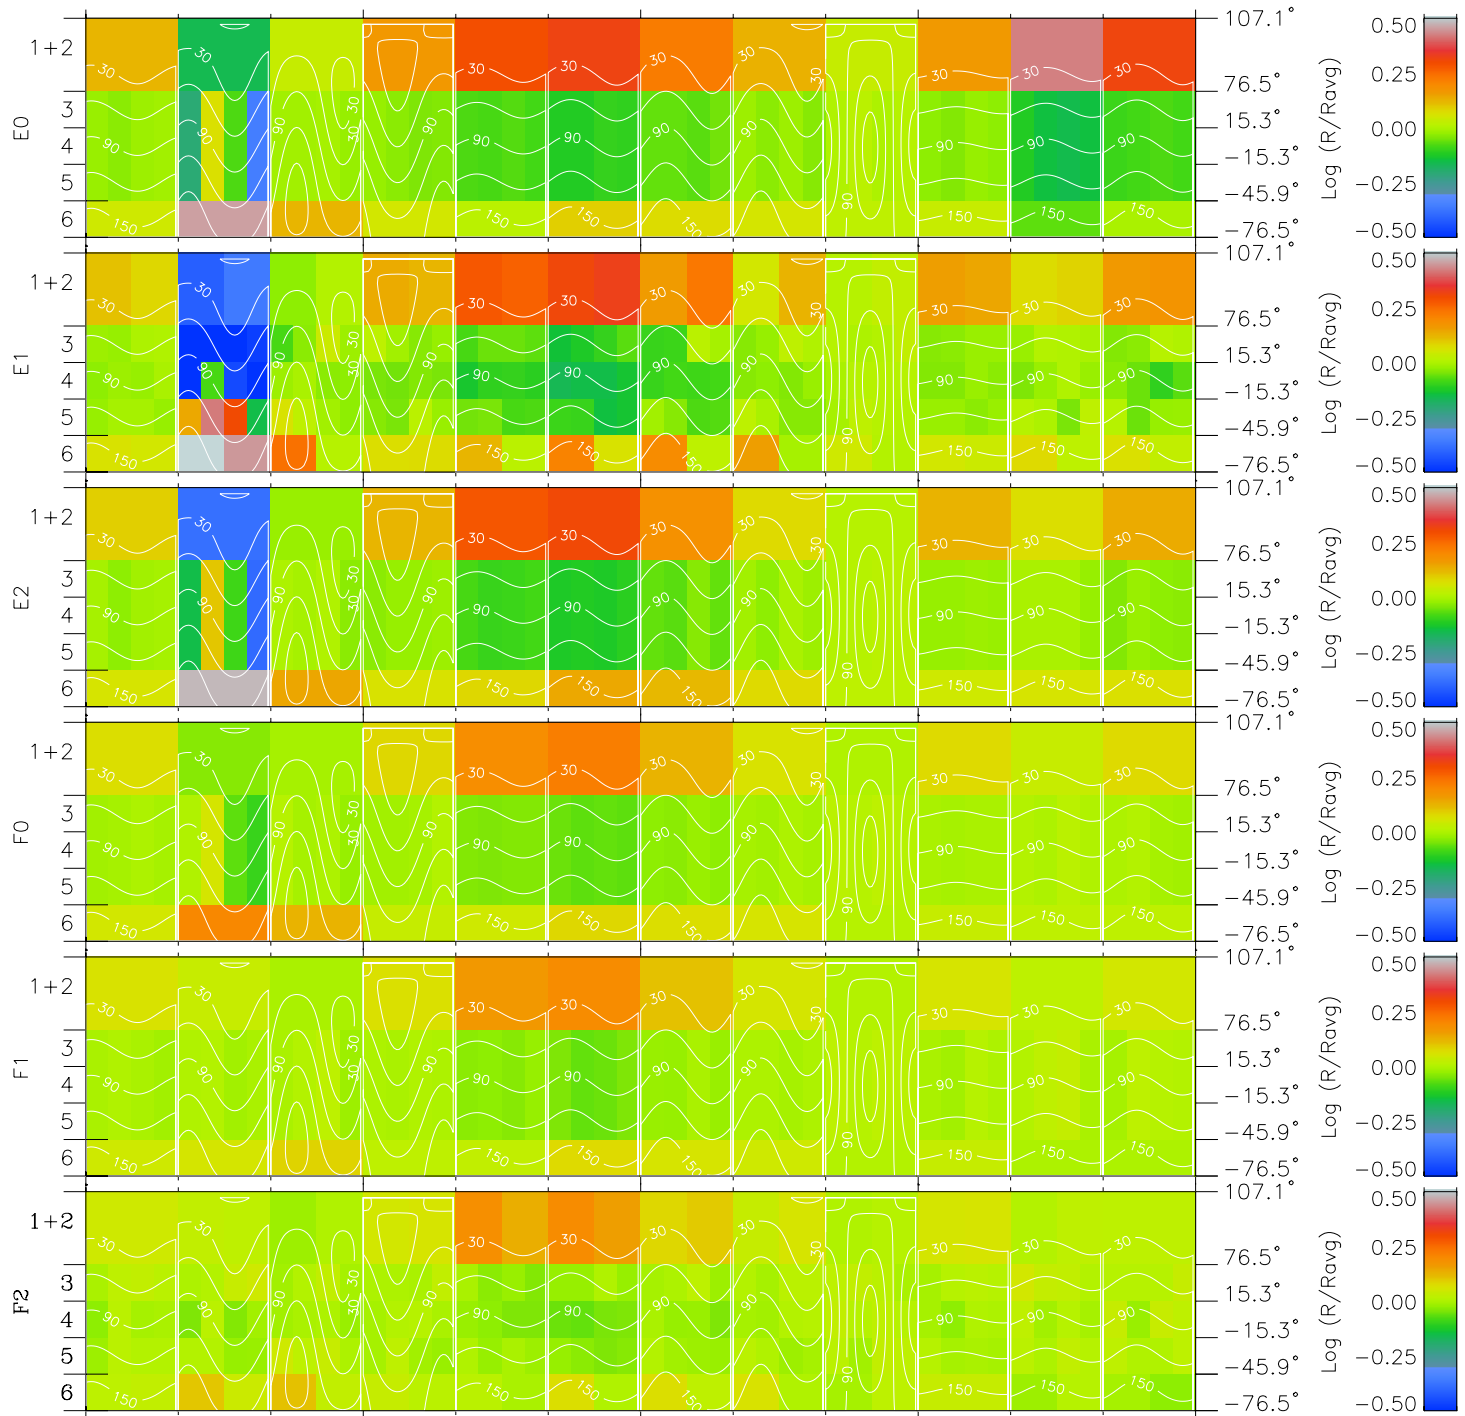

# Galileo EPD Real Time All-Sky Anisotropies 97157

Software Version: RTSKY\_MEAN V 1.20  
 Data Production: 06-03-00  
 Plot Production: Sat Sep 15 09:57:40 2001  
 Color File: wondr3  
 Geofactor File: 1.1

00:00:00 1997-157	157-06	157-12	157-18	00:00:00 1997-158	
+	+	+	+	+	
-90.31	-89.93	-89.54	-89.13	-88.70	X JSE(R <sub>j</sub> )
-40.35	-40.72	-41.08	-41.44	-41.78	Y JSE(R <sub>j</sub> )
0.97	1.00	1.02	1.05	1.07	Z JSE(R <sub>j</sub> )

- ◇ = Jupiter look direction
- = Corotation look direction