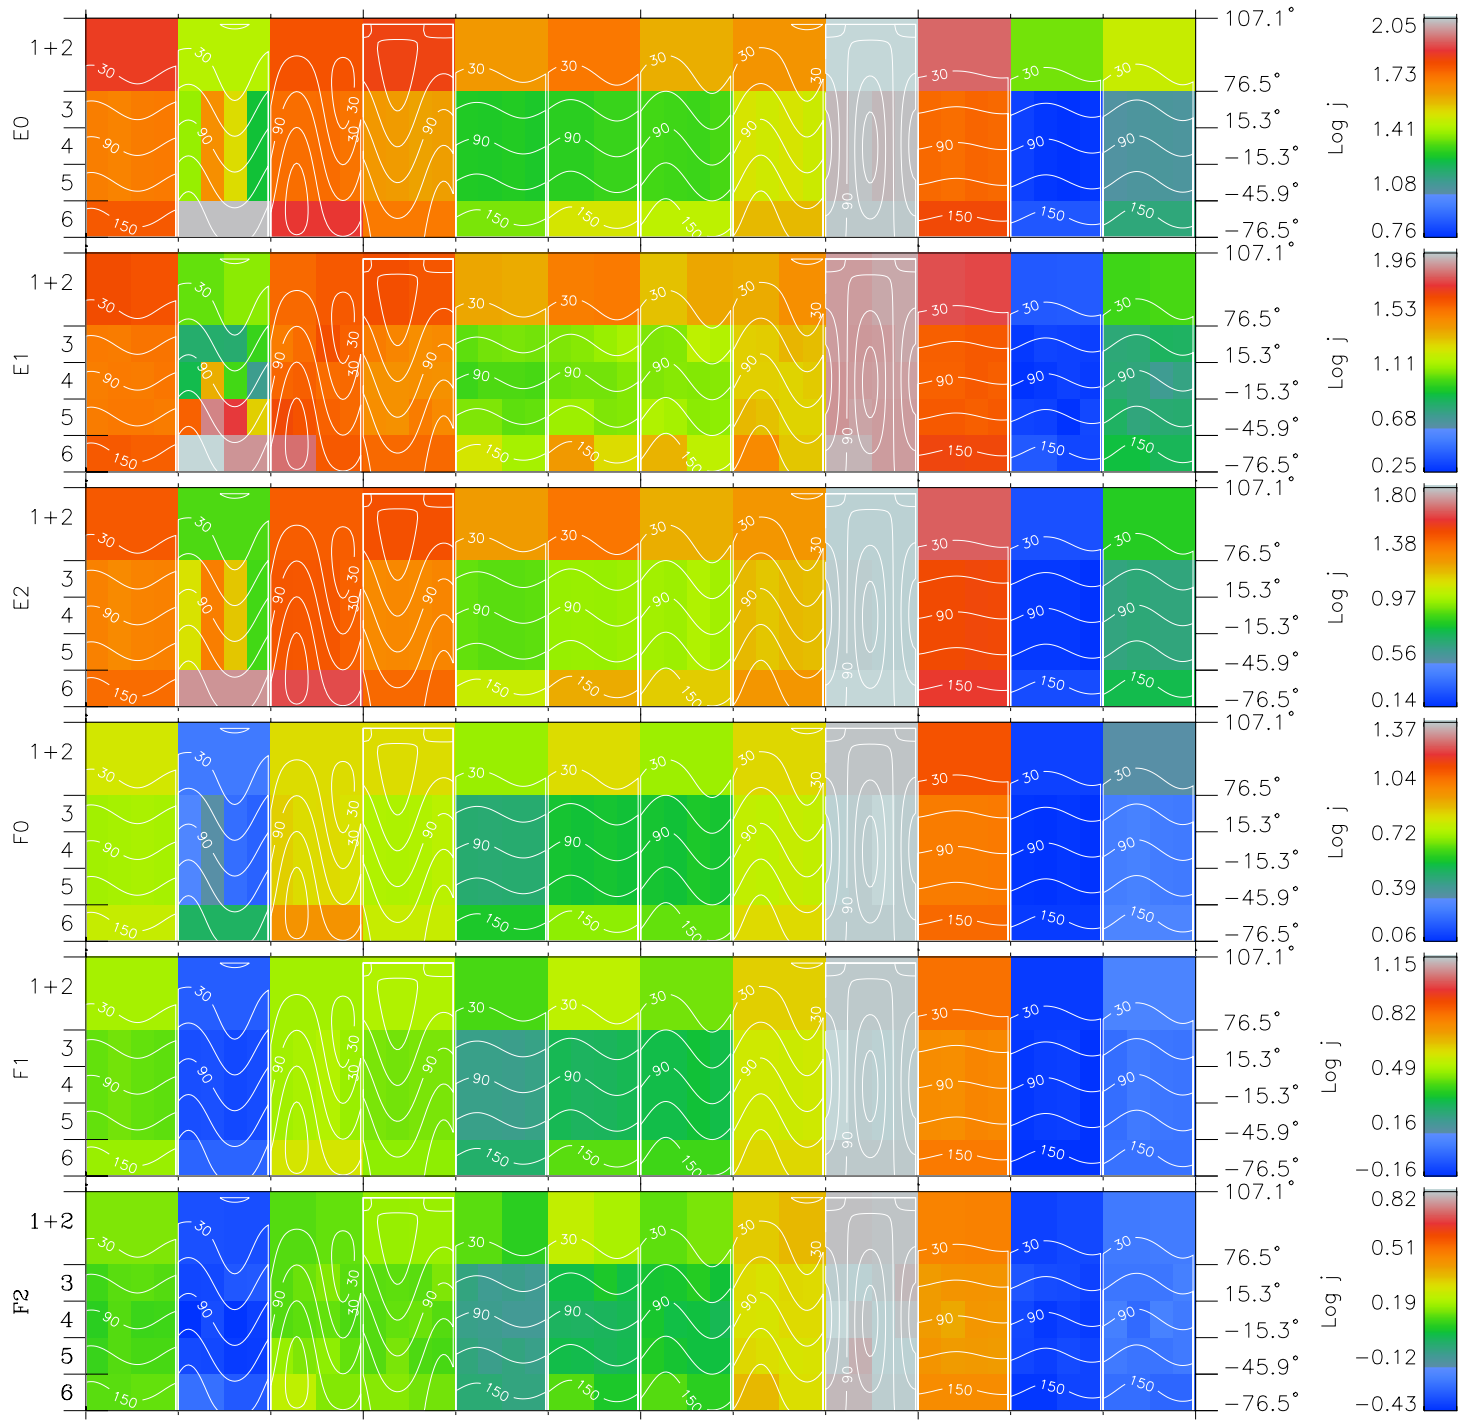

Galileo EPD Real Time All-Sky Anisotropies 97157

Software Version: RTSKY_FLUX V 1.20
 Data Production: 06-03-00
 Plot Production: Sat Sep 15 09:57:55 2001
 Color File: wondr3
 Geofactor File: 1.1

00:00:00 1997-157	157-06	157-12	157-18	00:00:00 1997-158	
+	+	+	+	+	
-90.31	-89.93	-89.54	-89.13	-88.70	X JSE(R _j)
-40.35	-40.72	-41.08	-41.44	-41.78	Y JSE(R _j)
0.97	1.00	1.02	1.05	1.07	Z JSE(R _j)

- ◇ = Jupiter look direction
- = Corotation look direction