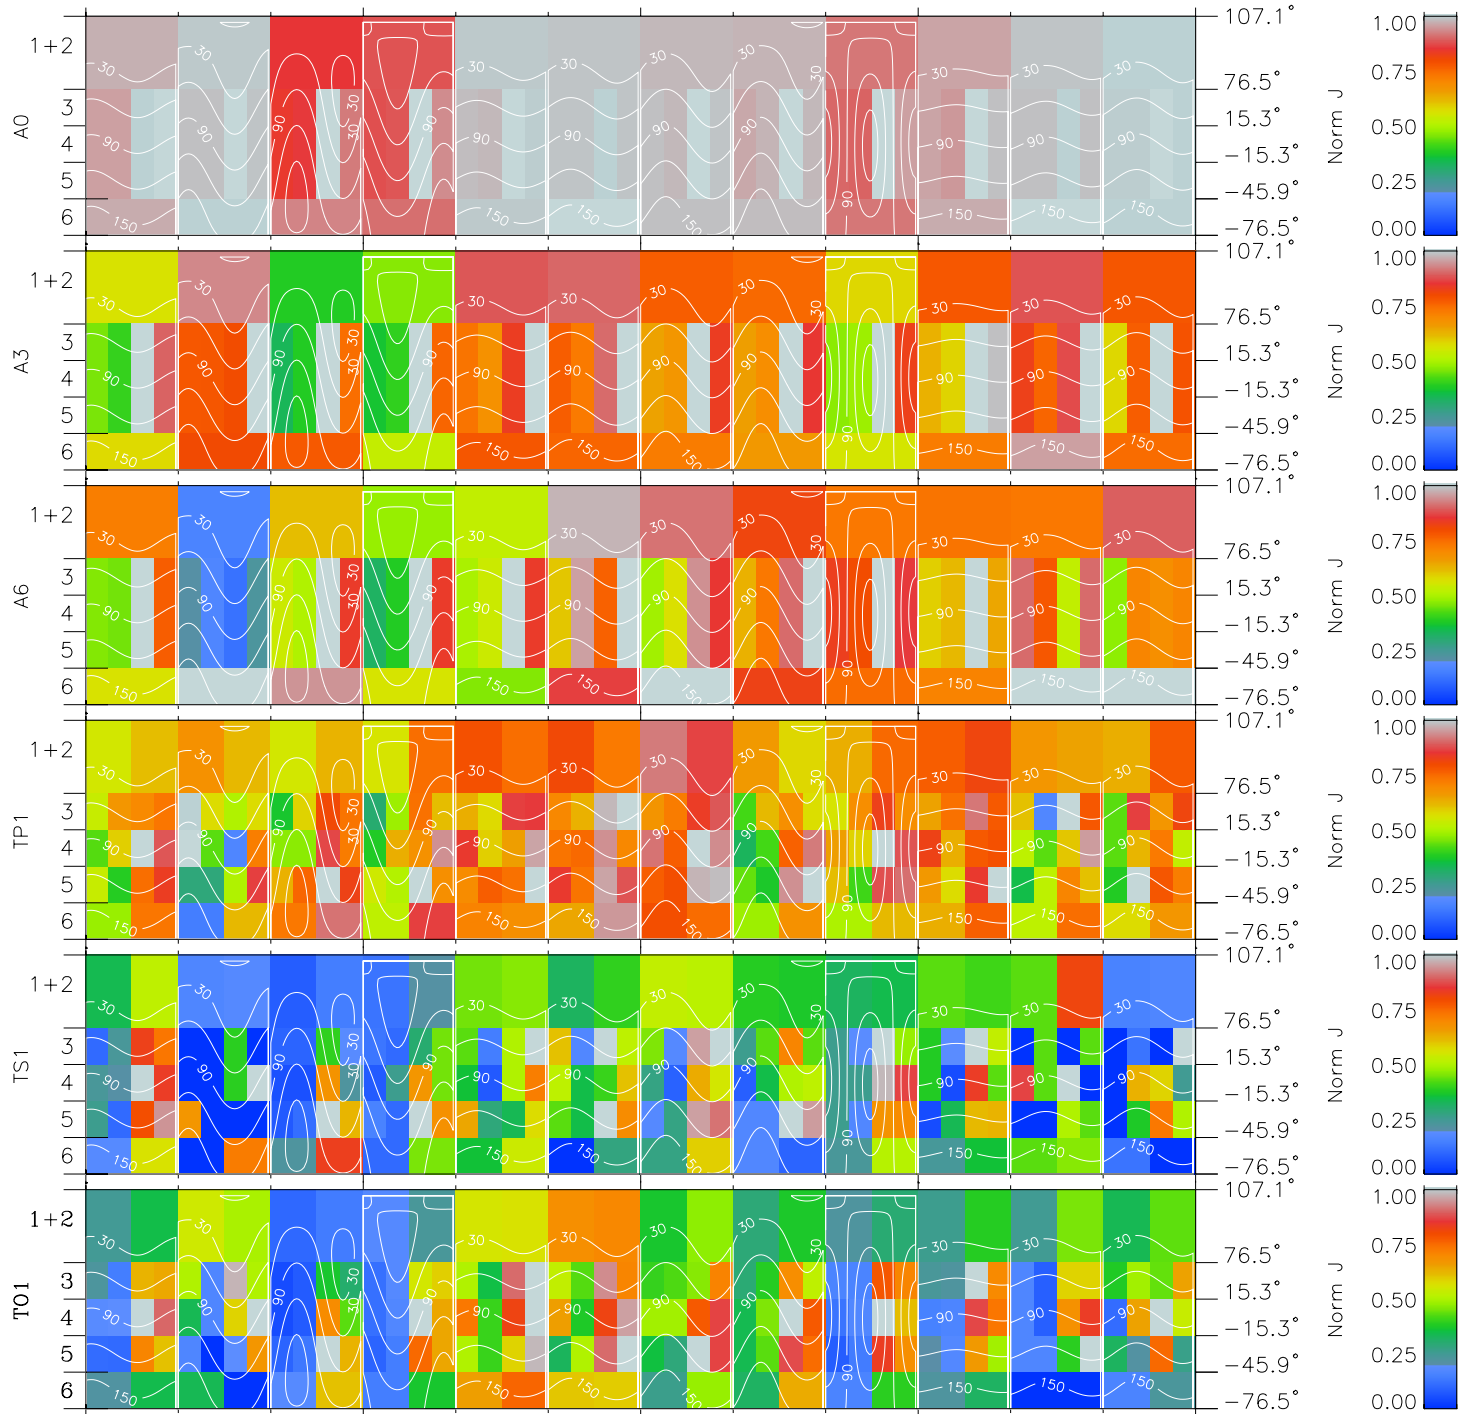

Galileo EPD Real Time All-Sky Anisotropies 97157

Software Version: RTSKY_NORM V 1.20
 Data Production: 06-03-00
 Plot Production: Sat Sep 15 09:58:03 2001
 Color File: wondr3
 Geofactor File: 1.1

00:00:00
1997-157

157-06

157-12

157-18

00:00:00
1997-158

+
-90.31
-40.35
0.97

+
-89.93
-40.72
1.00

+
-89.54
-41.08
1.02

+
-89.13
-41.44
1.05

+
-88.70
-41.78
1.07

X JSE(R_j)
Y JSE(R_j)
Z JSE(R_j)

◇ = Jupiter look direction
 □ = Corotation look direction