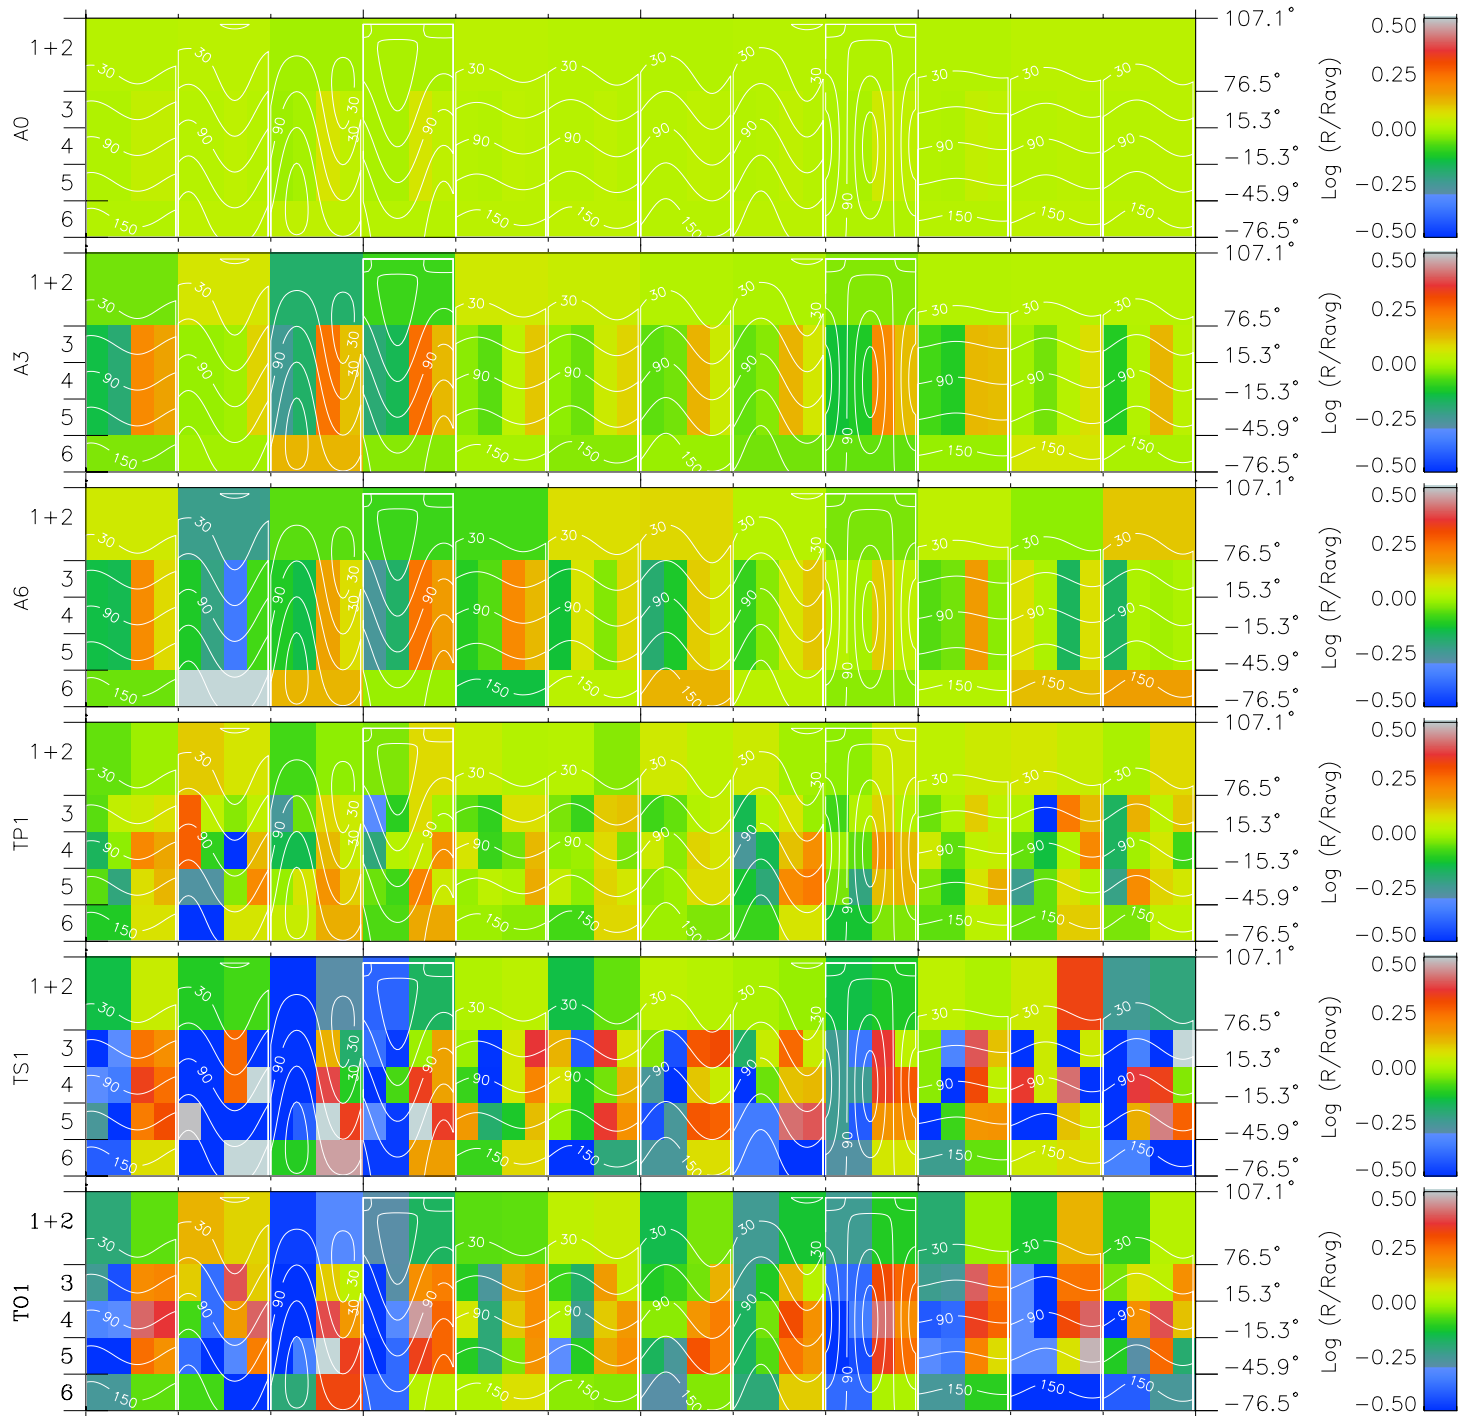

Galileo EPD Real Time All-Sky Anisotropies 97157

Software Version: RTSKY_MEAN V 1.20
 Data Production: 06-03-00
 Plot Production: Sat Sep 15 09:57:33 2001
 Color File: wondr3
 Geofactor File: 1.1

00:00:00 1997-157	157-06	157-12	157-18	00:00:00 1997-158	
+	+	+	+	+	
-90.31	-89.93	-89.54	-89.13	-88.70	X JSE(R _j)
-40.35	-40.72	-41.08	-41.44	-41.78	Y JSE(R _j)
0.97	1.00	1.02	1.05	1.07	Z JSE(R _j)

- ◇ = Jupiter look direction
- = Corotation look direction