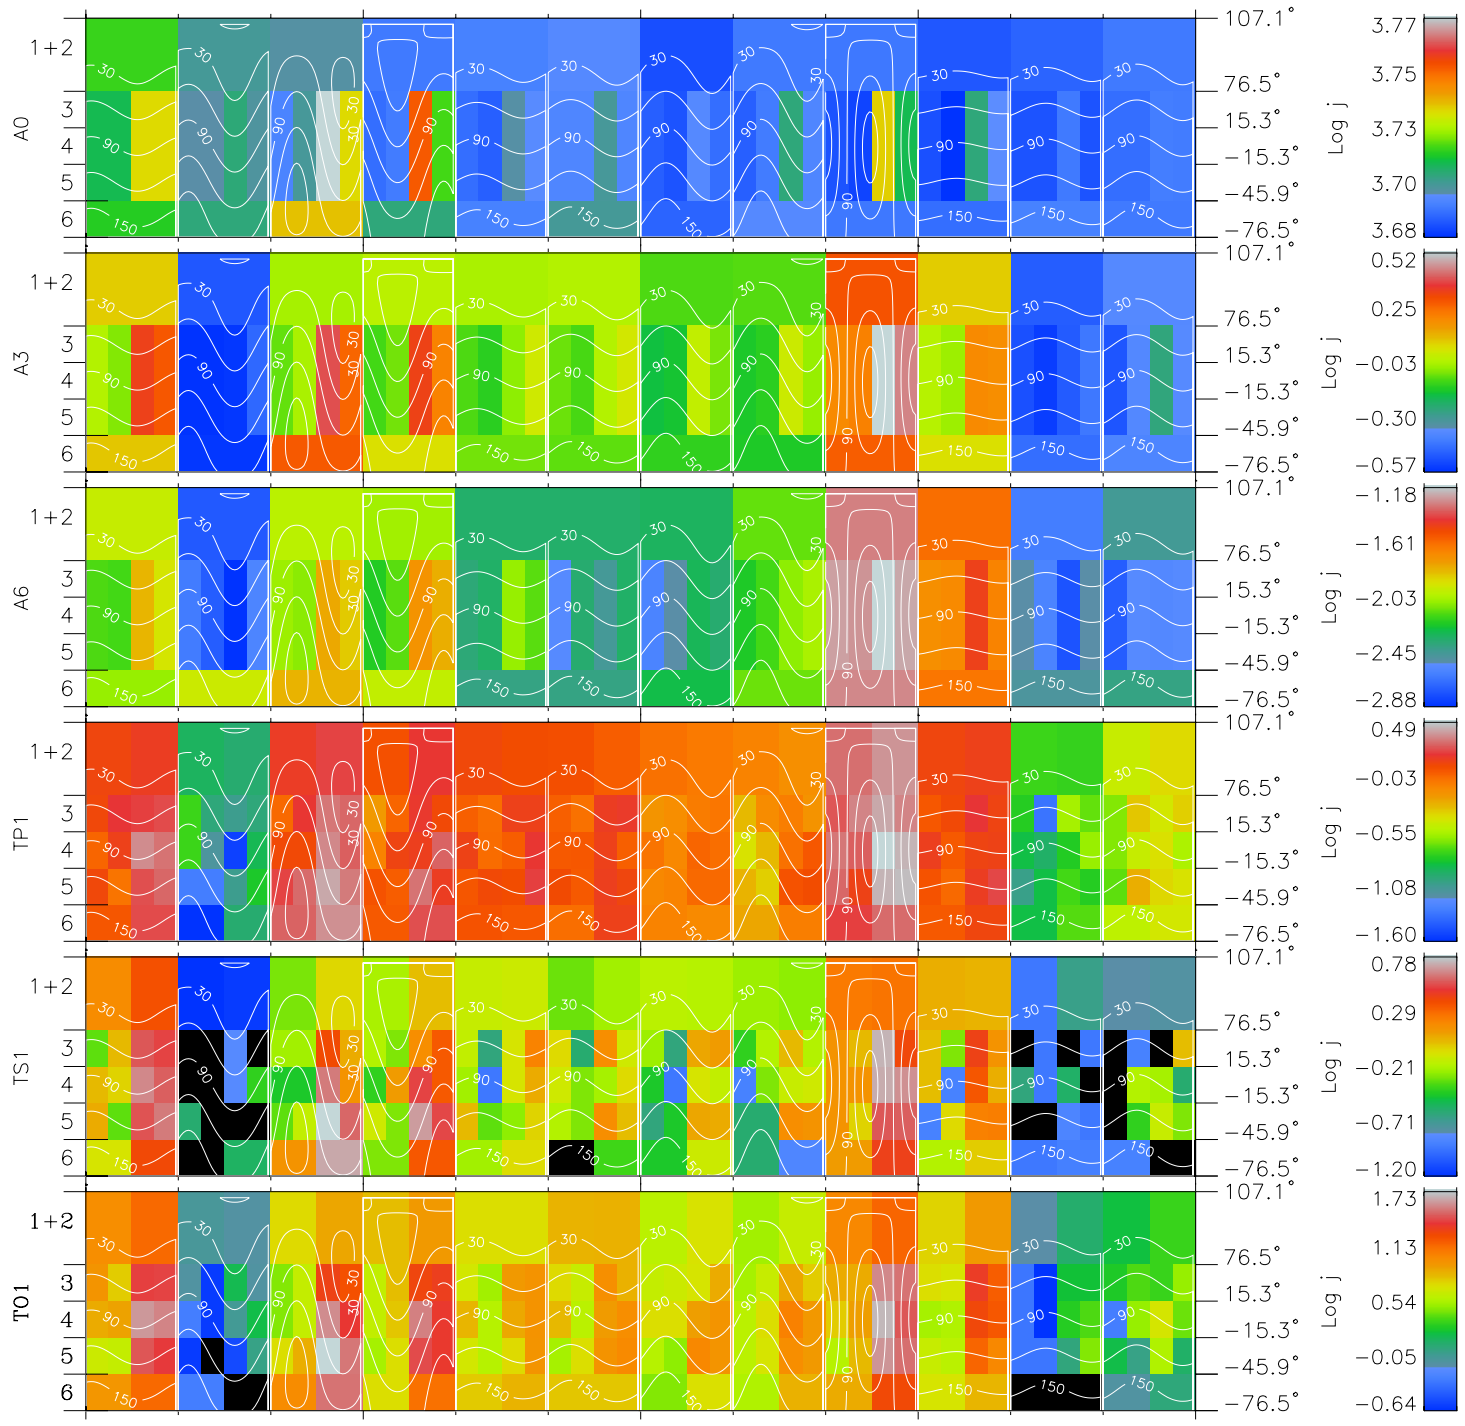

# Galileo EPD Real Time All-Sky Anisotropies 97157

Software Version: RTSKY\_FLUX V 1.20  
 Data Production: 06-03-00  
 Plot Production: Sat Sep 15 09:57:48 2001  
 Color File: wondr3  
 Geofactor File: 1.1

00:00:00 1997-157	157-06	157-12	157-18	00:00:00 1997-158	X JSE(R <sub>j</sub> )
+ -90.31	+ -89.93	+ -89.54	+ -89.13	+ -88.70	Y JSE(R <sub>j</sub> )
-40.35	-40.72	-41.08	-41.44	-41.78	Z JSE(R <sub>j</sub> )
0.97	1.00	1.02	1.05	1.07	

- ◇ = Jupiter look direction
- = Corotation look direction