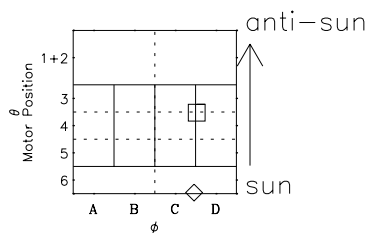

# Galileo EPD Real-Time Omni 97157

Software Version: RTLINE\_OMNI V 1.20  
Data Production: 06-03-00  
Plot Production: Sat Sep 15 09:59:31 2001

- ◇ = Jupiter look direction
- = Corotation look direction