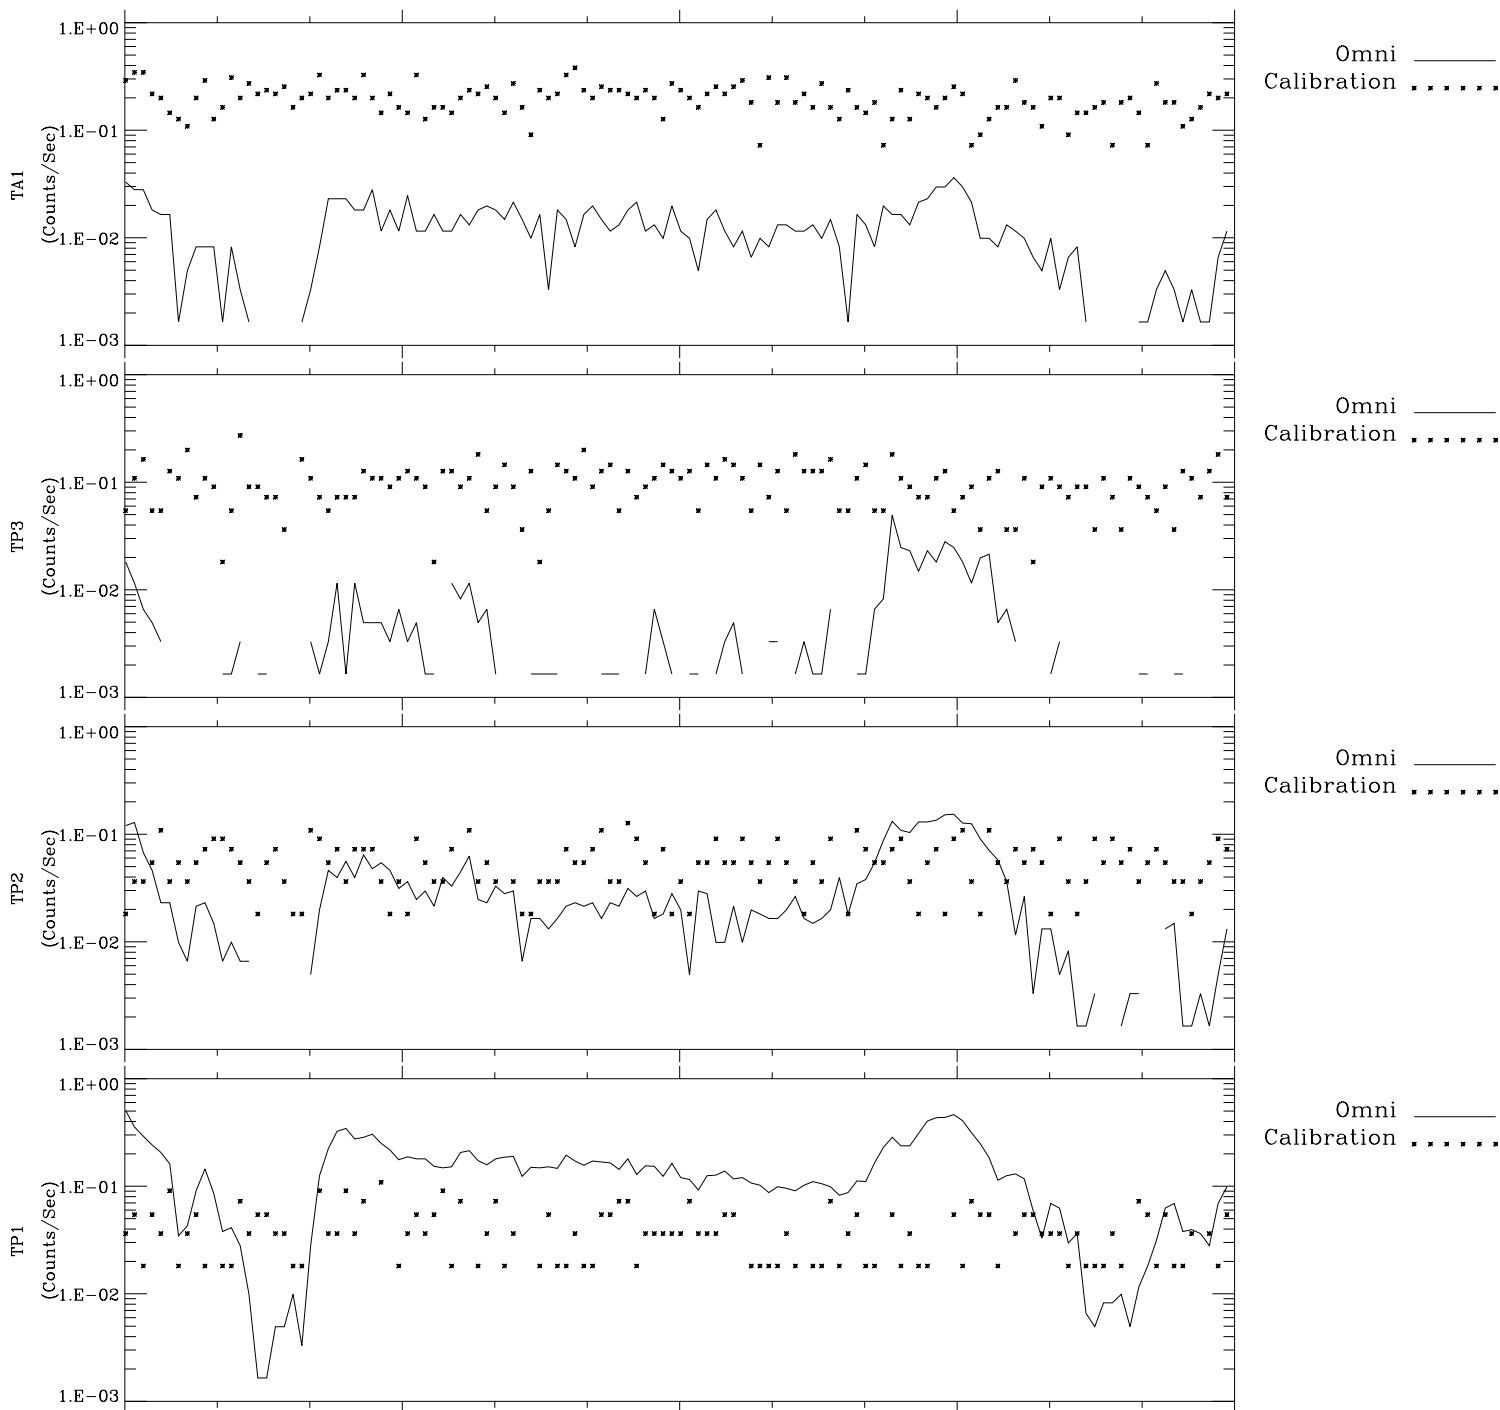

Galileo EPD Real-Time Omni 97157

Software Version: RTLINE_OMNI V 1.20
Data Production: 06-03-00
Plot Production: Sat Sep 15 09:59:30 2001

00:00:00 1997-157	157-06	157-12	157-18	00:00:00 1997-158	
+	+	+	+	+	X JSE(R _j)
-90.31	-89.93	-89.54	-89.13	-88.70	Y JSE(R _j)
-40.35	-40.72	-41.08	-41.44	-41.78	Z JSE(R _j)
0.97	1.00	1.02	1.05	1.07	

- ◇ = Jupiter look direction
- = Corotation look direction