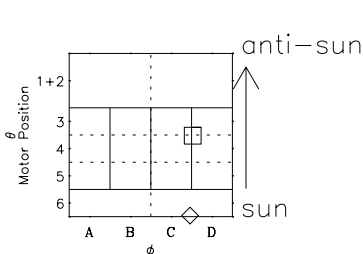

# Galileo EPD Real-Time Six-Sector 97157

Software Version: RTLINE\_R6 V 1.20  
Data Production: 06-03-00  
Plot Production: Sat Sep 15 09:59:39 2001

◇ = Jupiter look direction  
□ = Corotation look direction